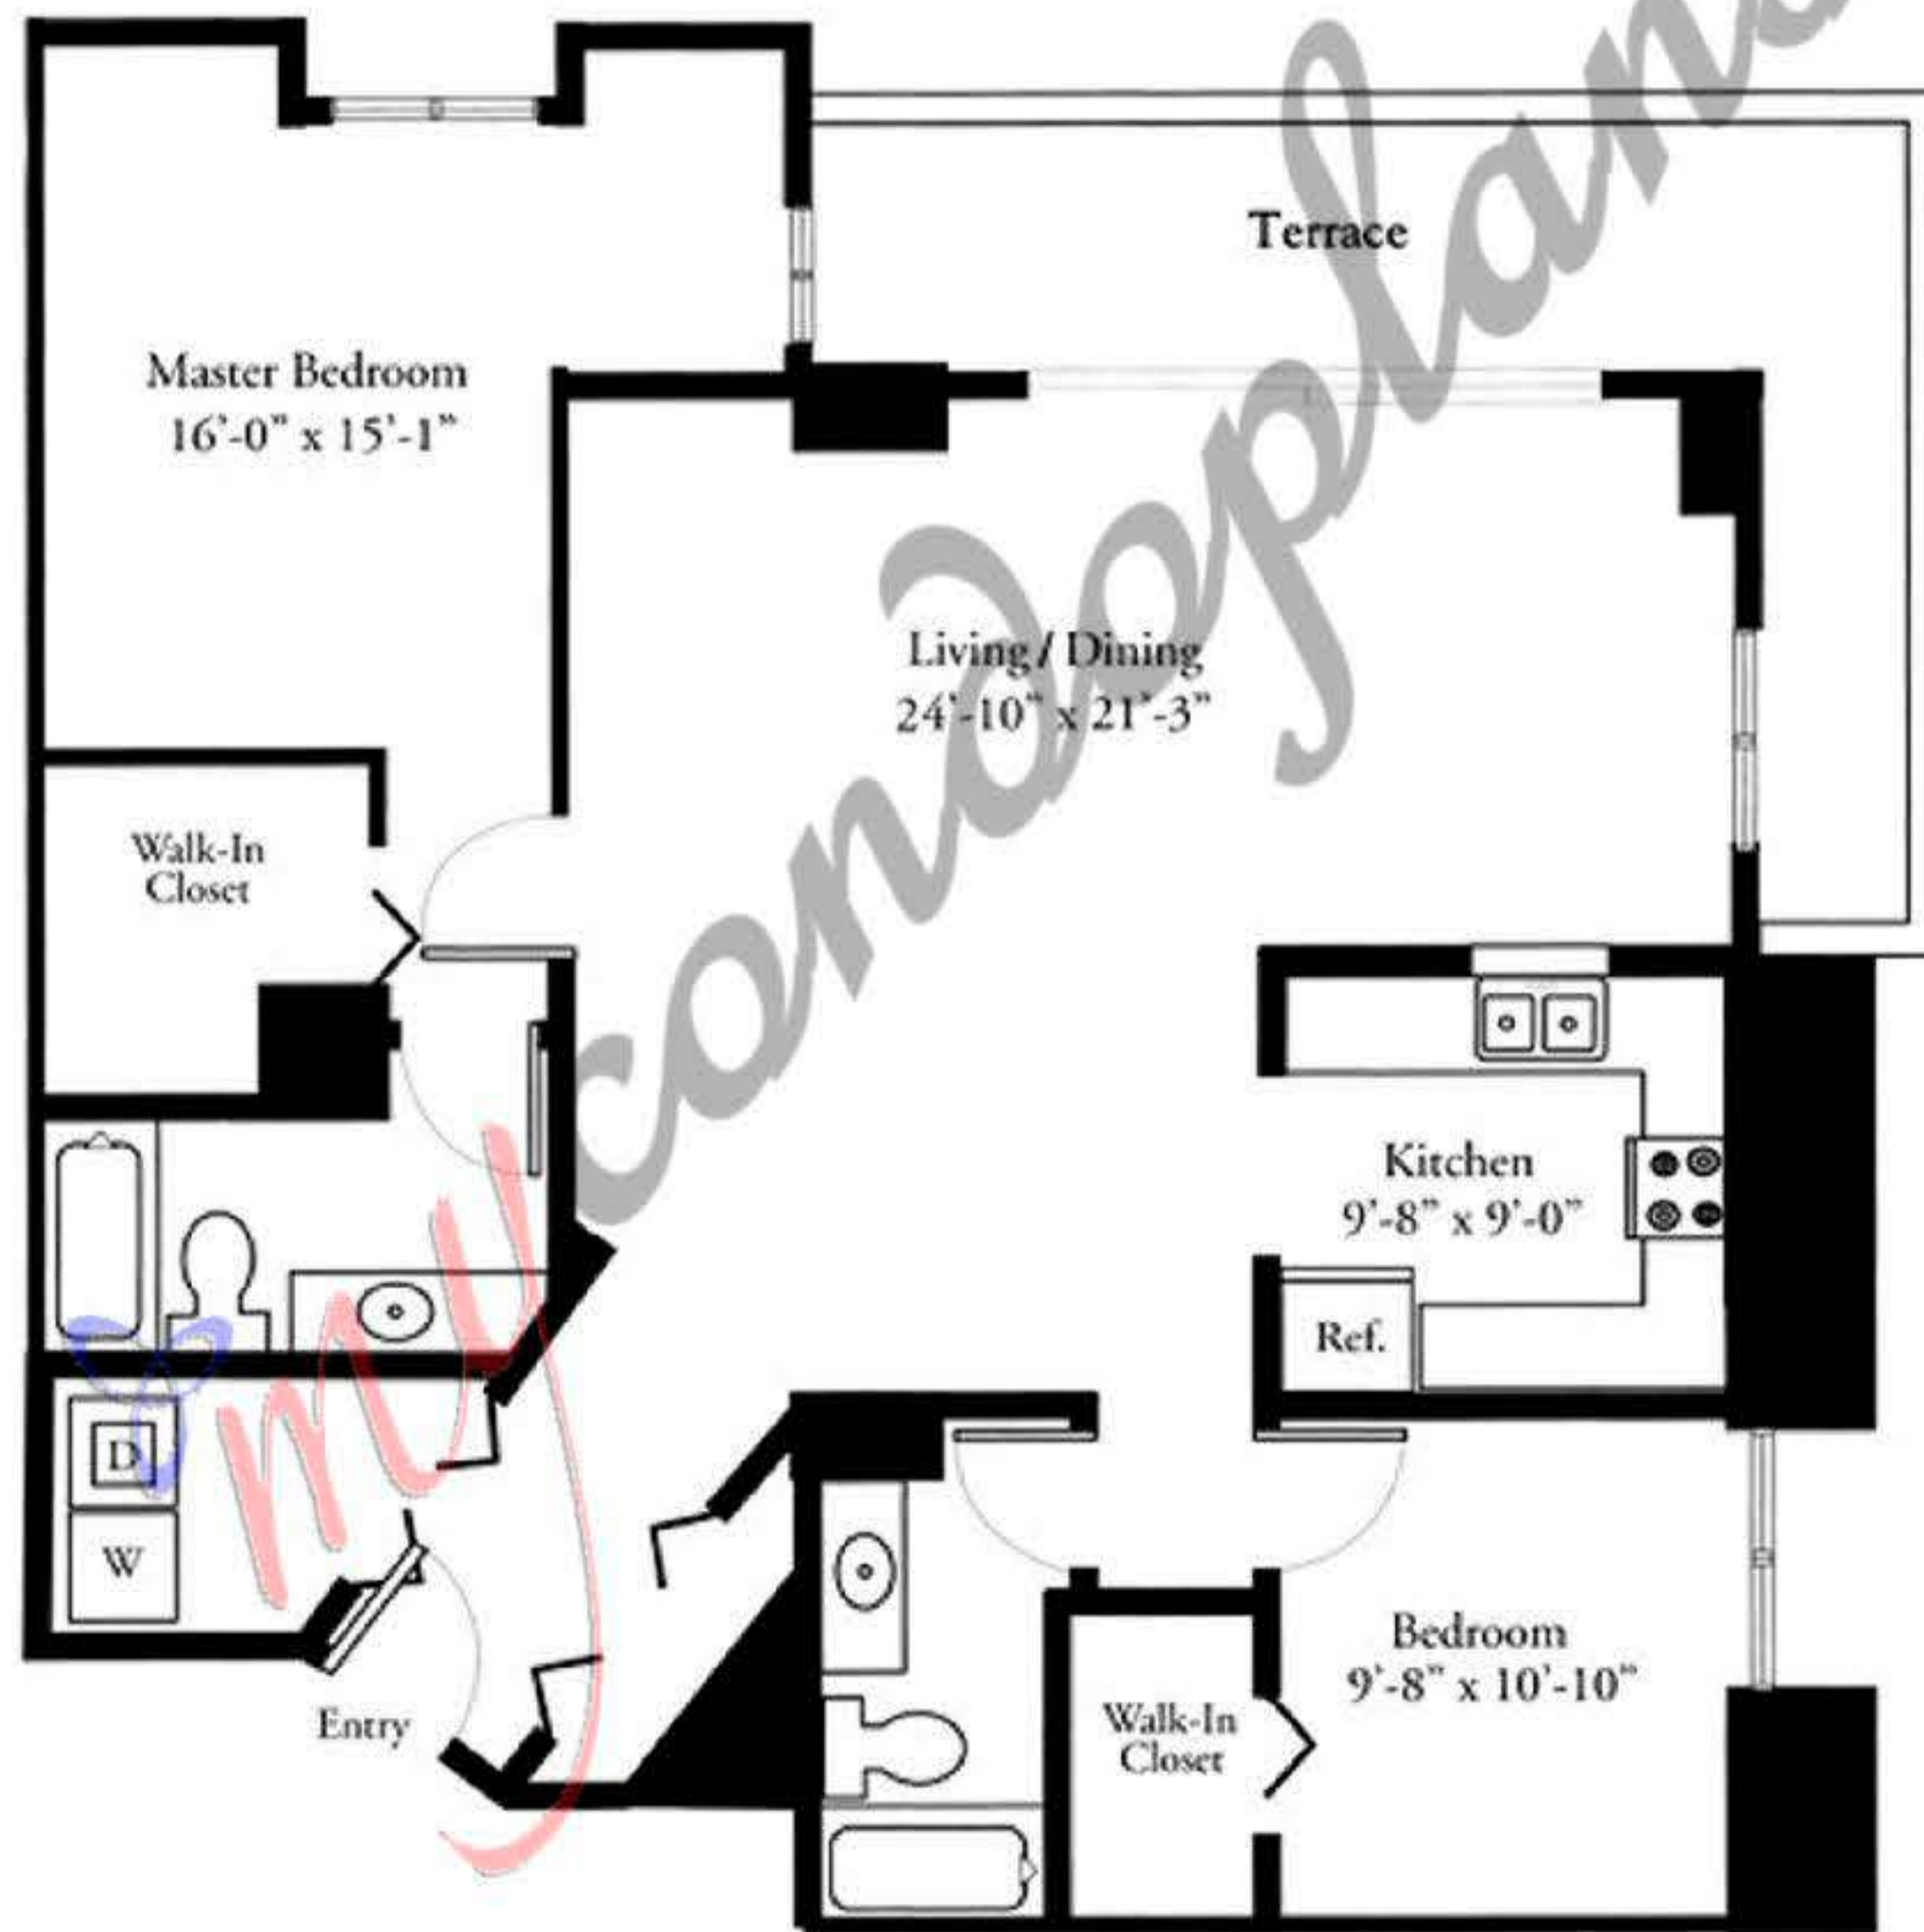

# Residence O

## Line 02 Floors 8 to 24

2 Bedroom, 2 Bath

A/C Living	1322 Sq Ft	122.81m2
Terrace	216 Sq Ft	20.063m2
Total	1538 Sq Ft	142.88m2

SW 12<sup>th</sup> Street

S Miami Avenue

SW 13<sup>th</sup> Street

SW 1<sup>st</sup> Avenue

Not to scale all dimensions are approximate