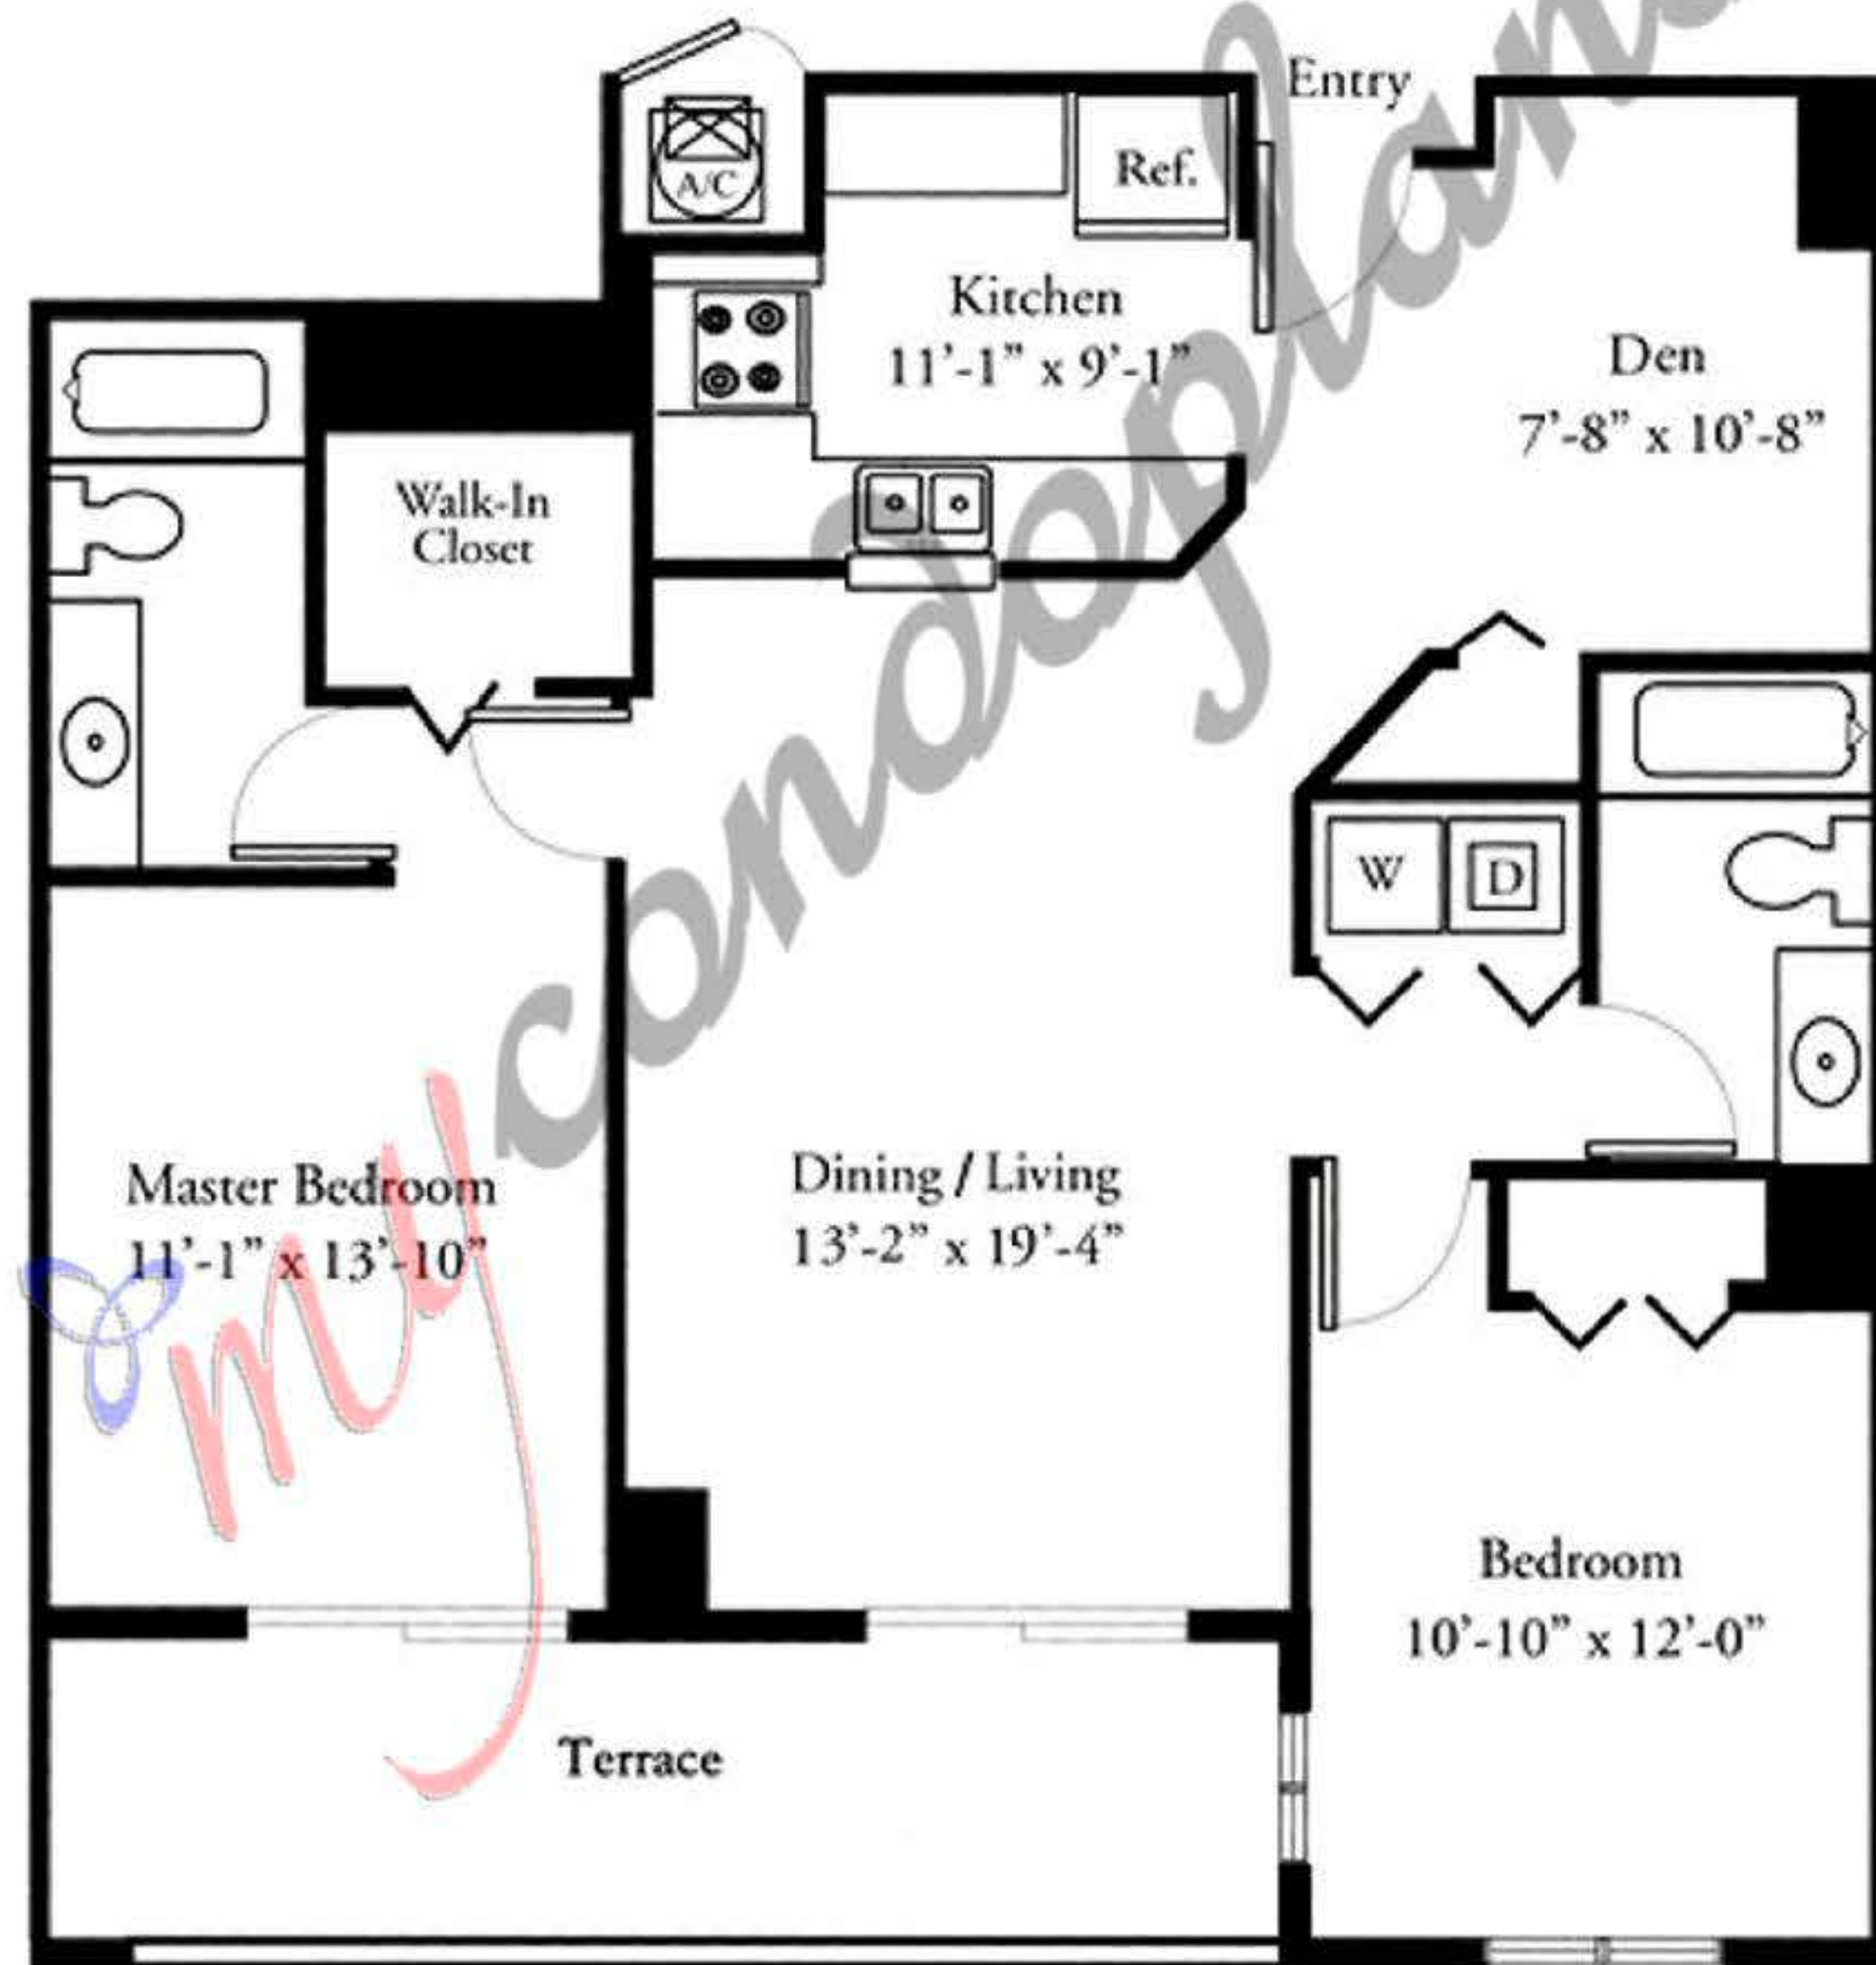

Residence K

Line 05 Floors 8 to 24

2 Bedroom, 2 Bath

A/C Living	1128 Sq Ft	104.79m2
Terrace	144 Sq Ft	13.37m2
Total	1272 Sq Ft	118.17m2

S Miami Avenue

SW 12th Street

SW 13th Street

SW 1st Avenue

Not to scale all dimensions are approximate