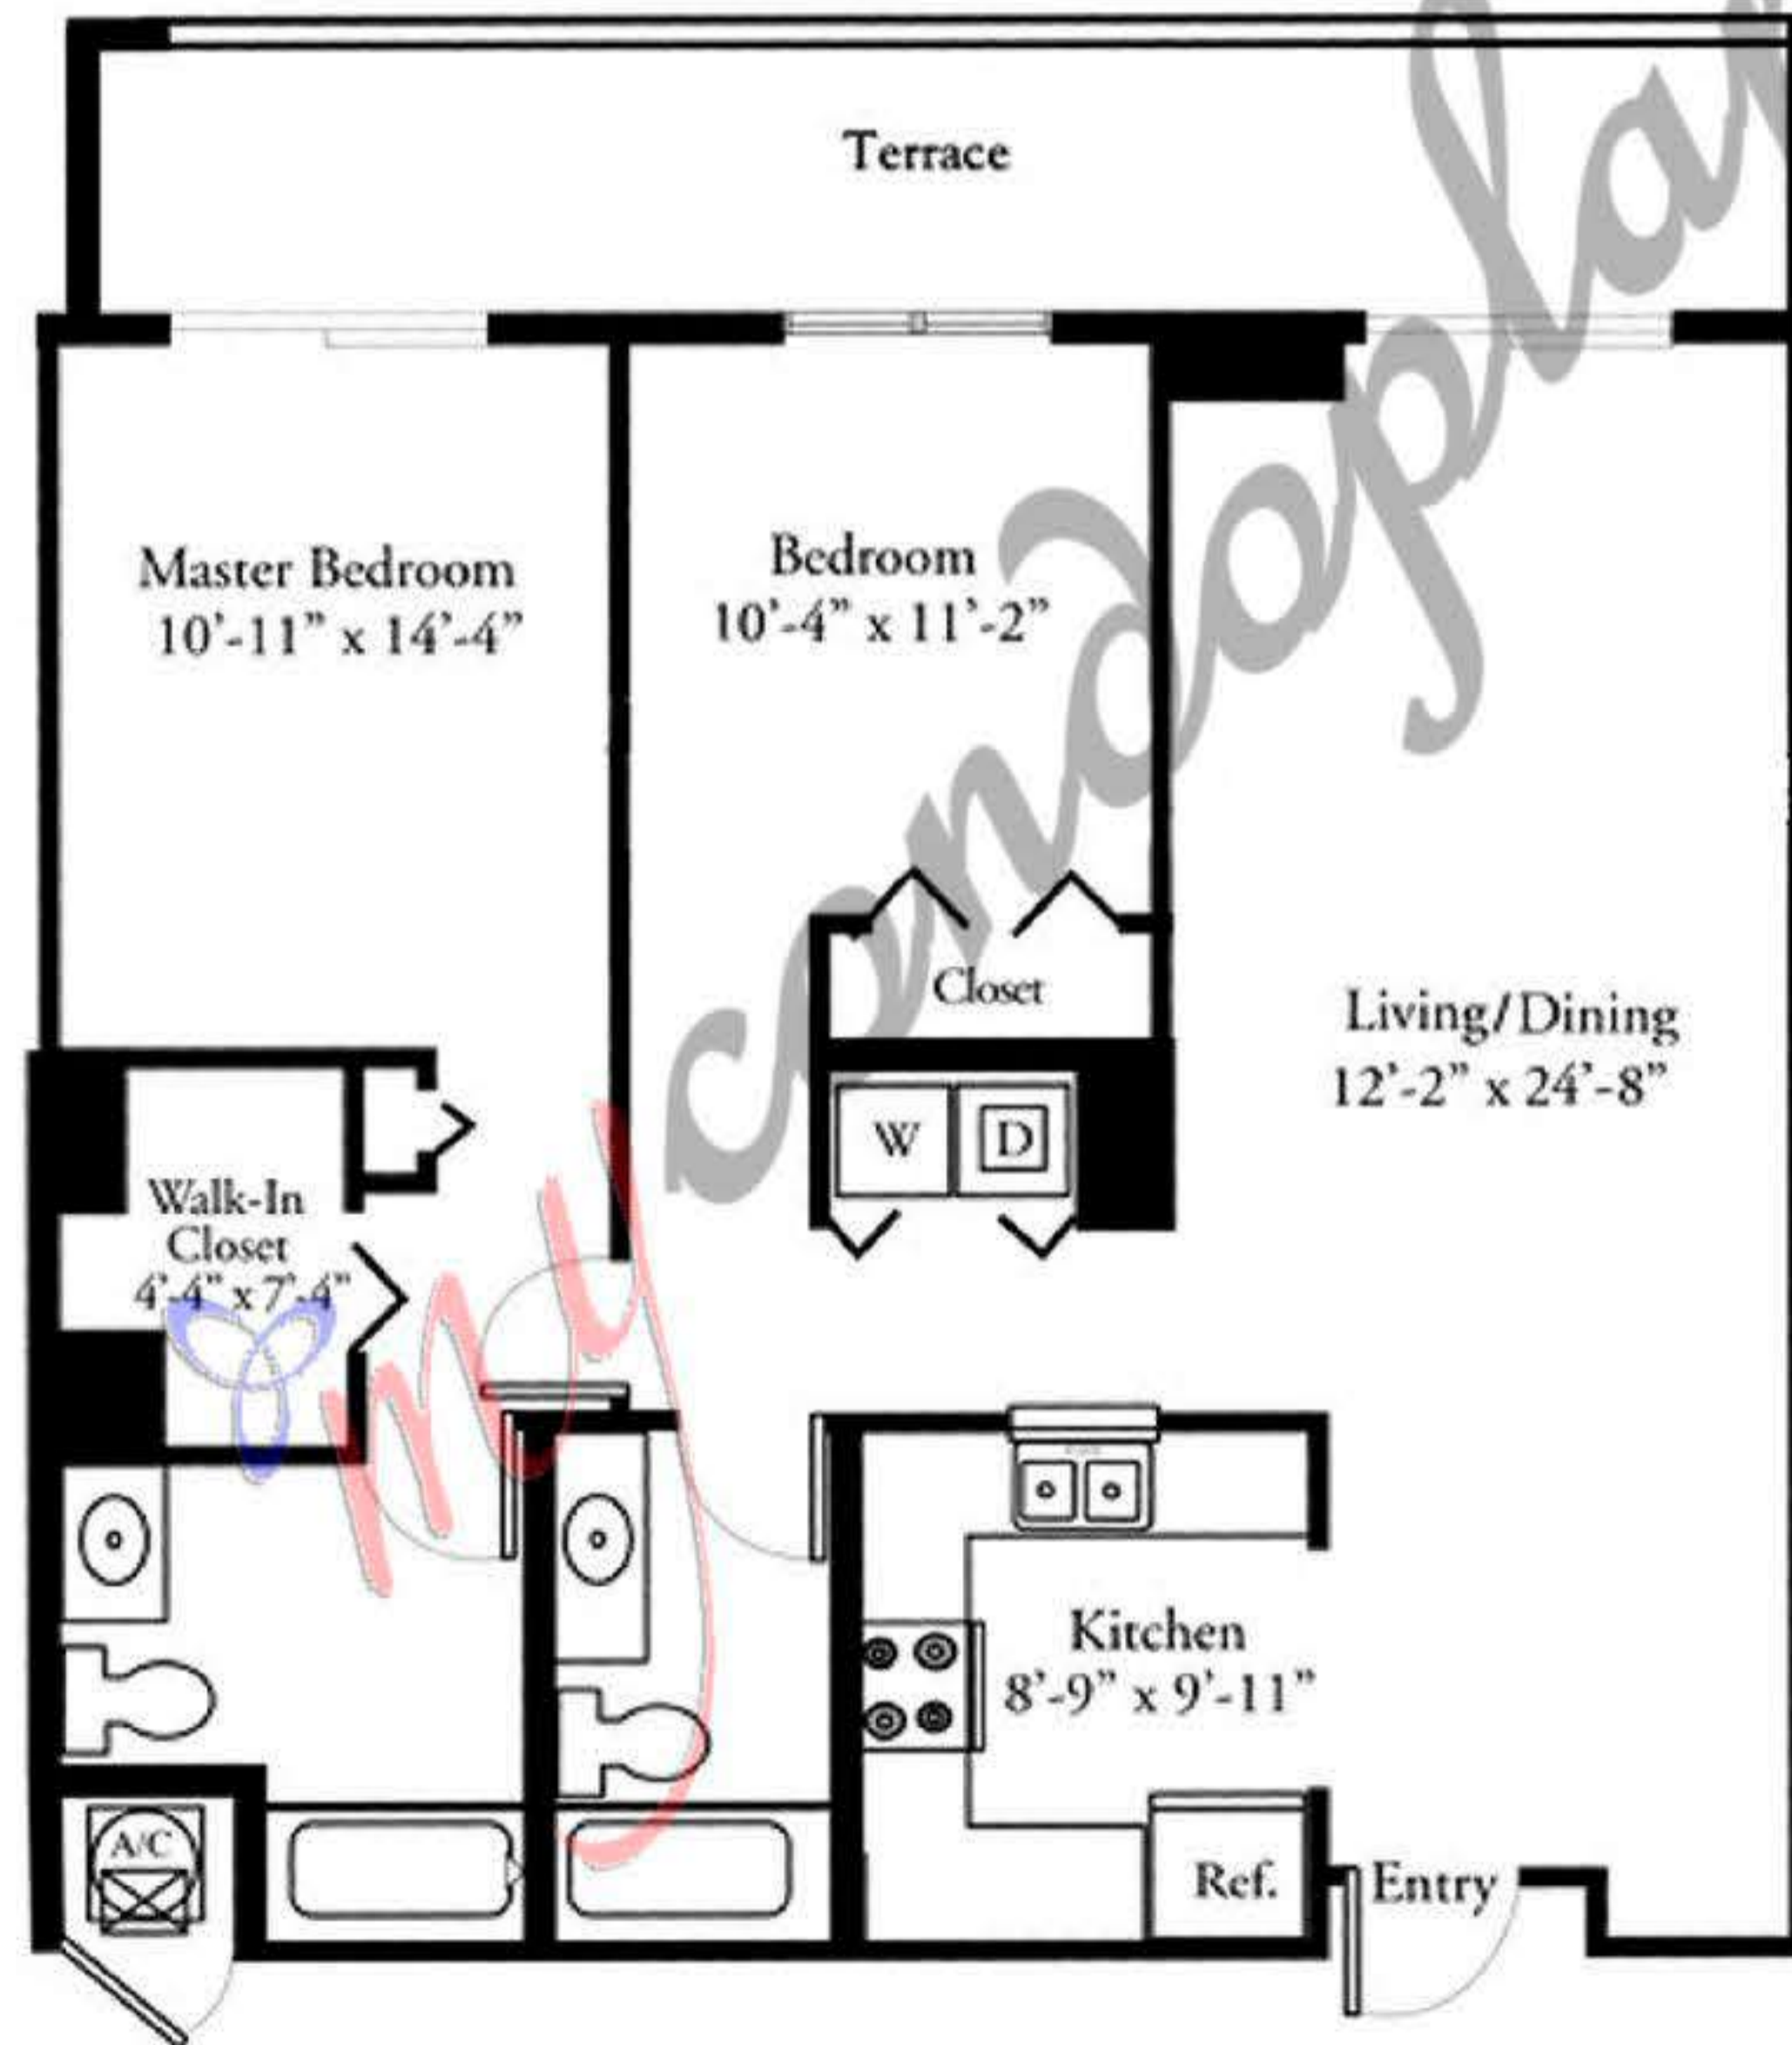

Residence L

Line 06 Floors 8 to 24

2 Bedroom, 2 Bath

A/C Living	1143 Sq Ft	106.18m2
Terrace	206 Sq Ft	19.13m2
Total	1349 Sq Ft	125.32m2

S Miami Avenue

SW 12th Street

SW 13th Street

SW 1st Avenue

Not to scale all dimensions are approximate