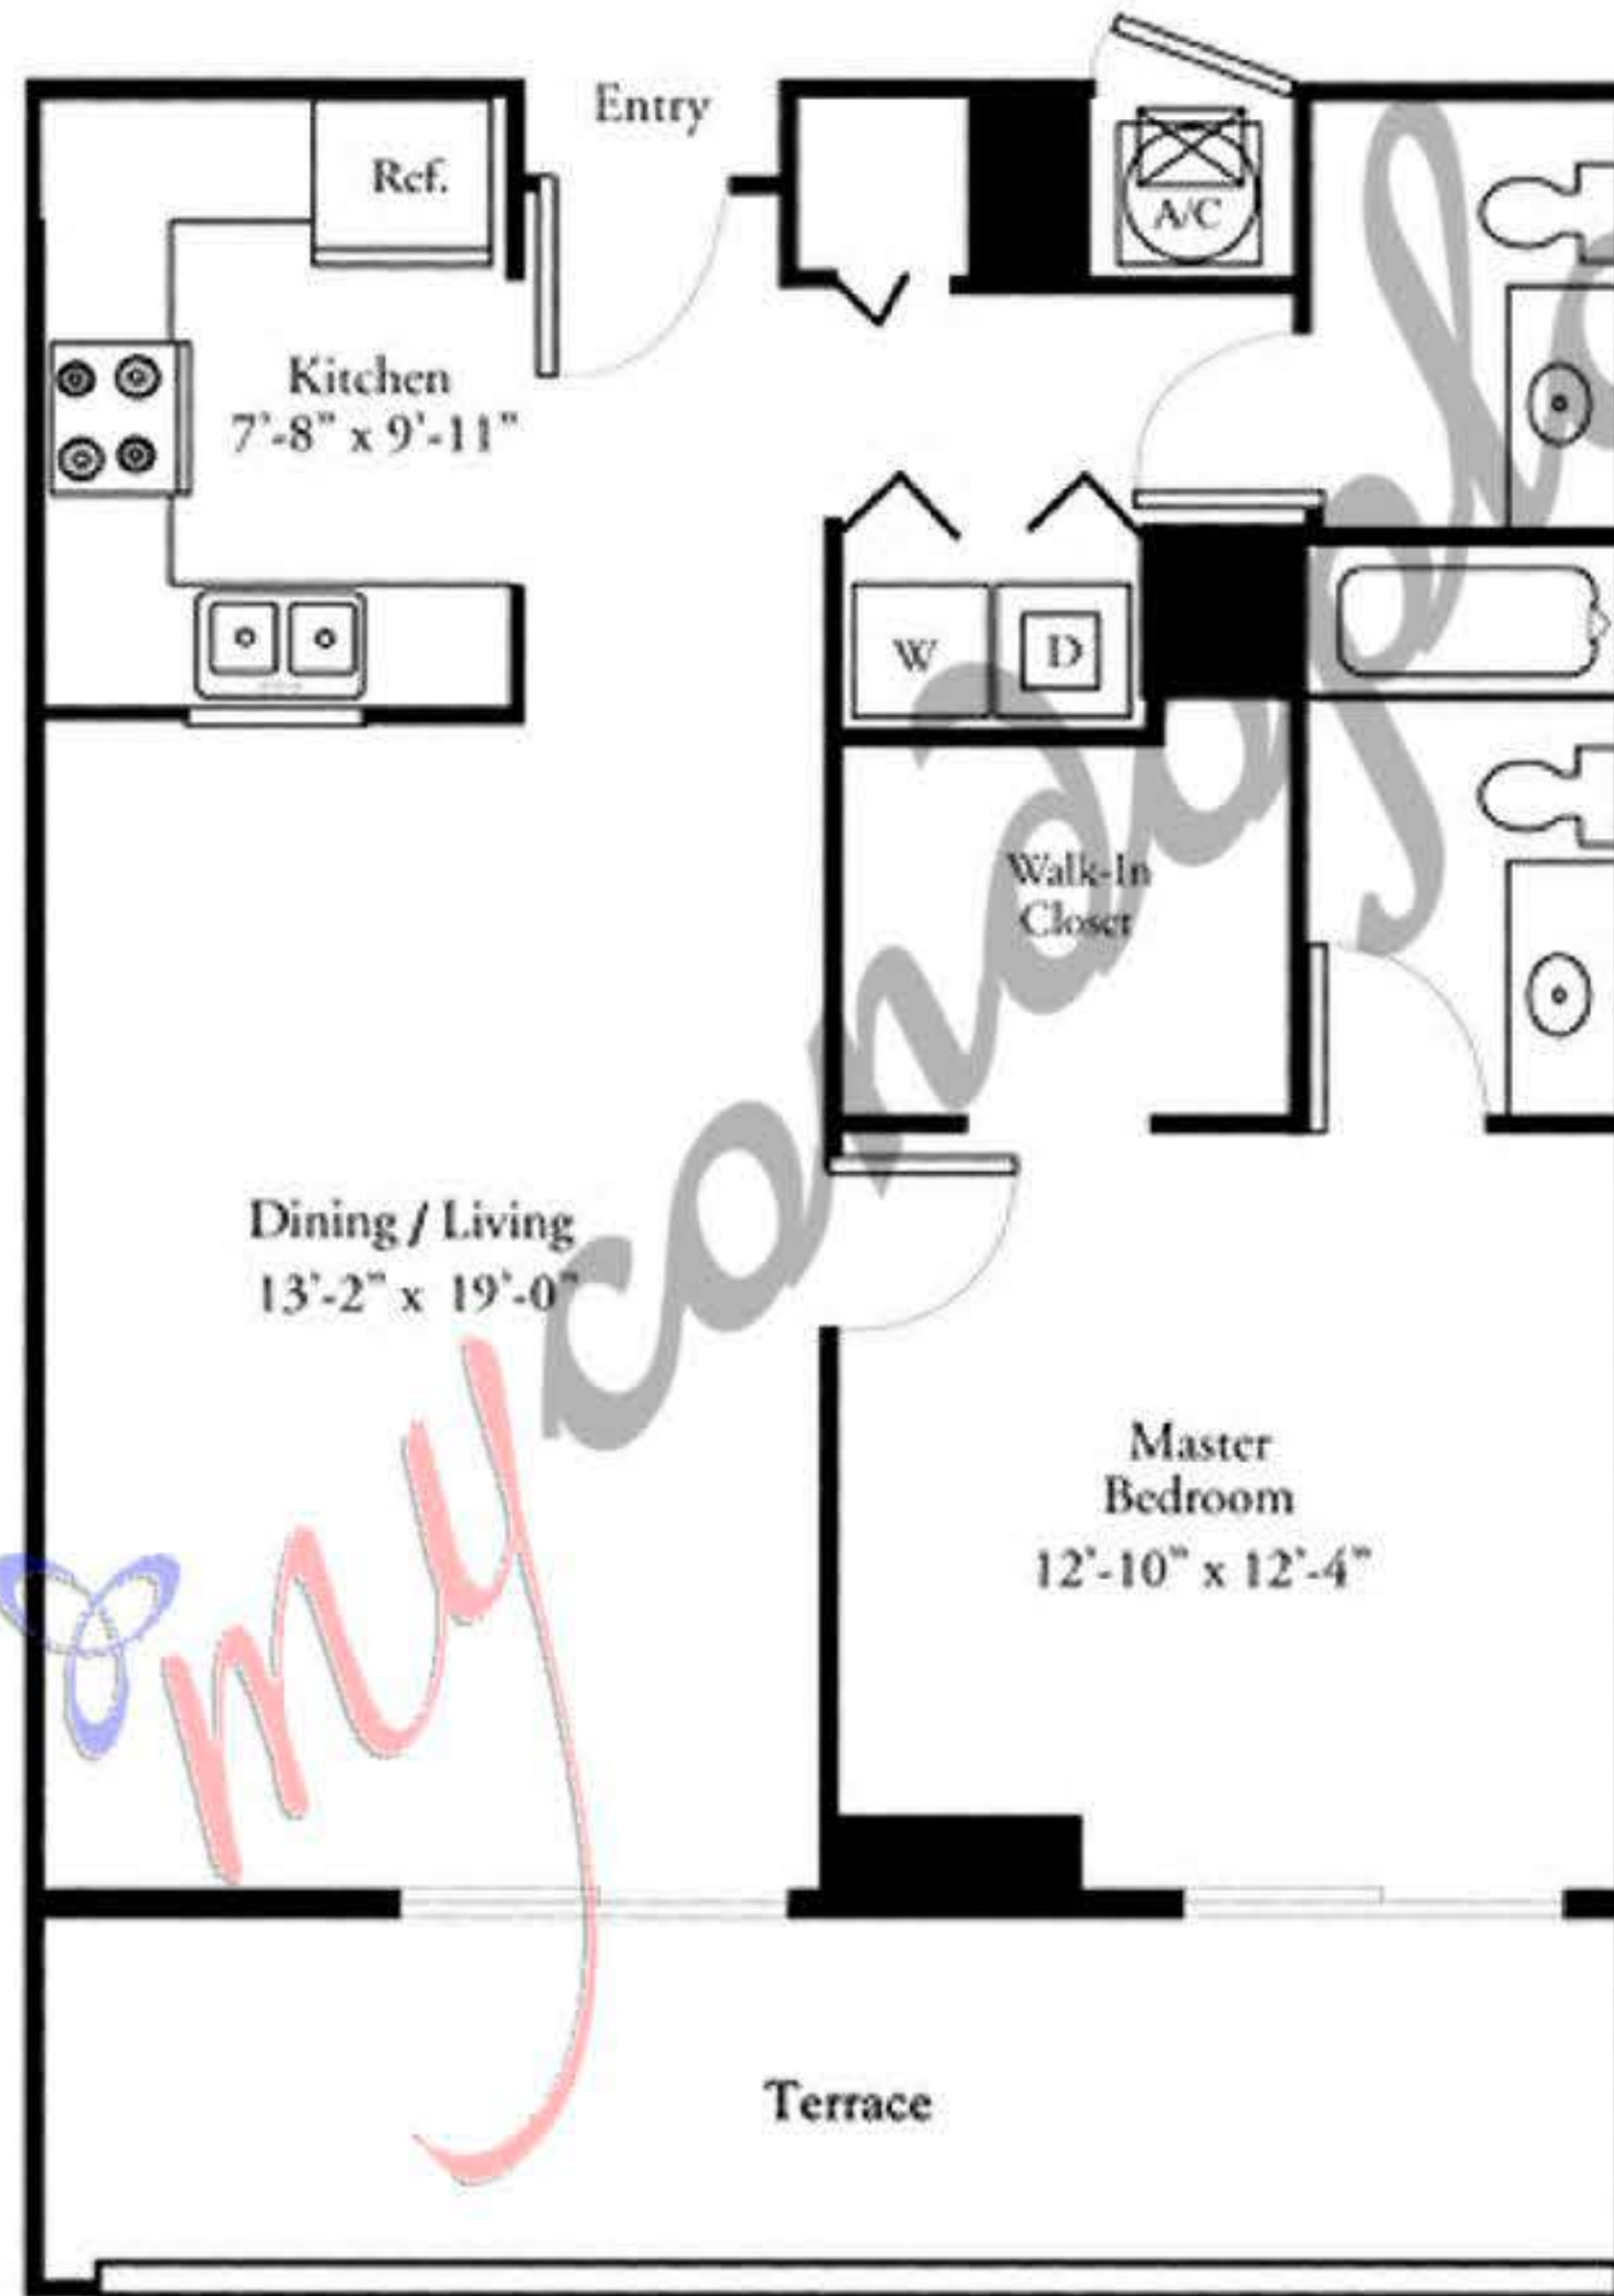

Residence D

Line 07 Floors 8 to 24

1 Bedroom, 1 1/2 Bath

A/C Living	814 Sq Ft	75.62m ²
Terrace	157 Sq Ft	14.58m ²
Total	971 Sq Ft	90.20m²

Not to scale all dimensions are approximate.