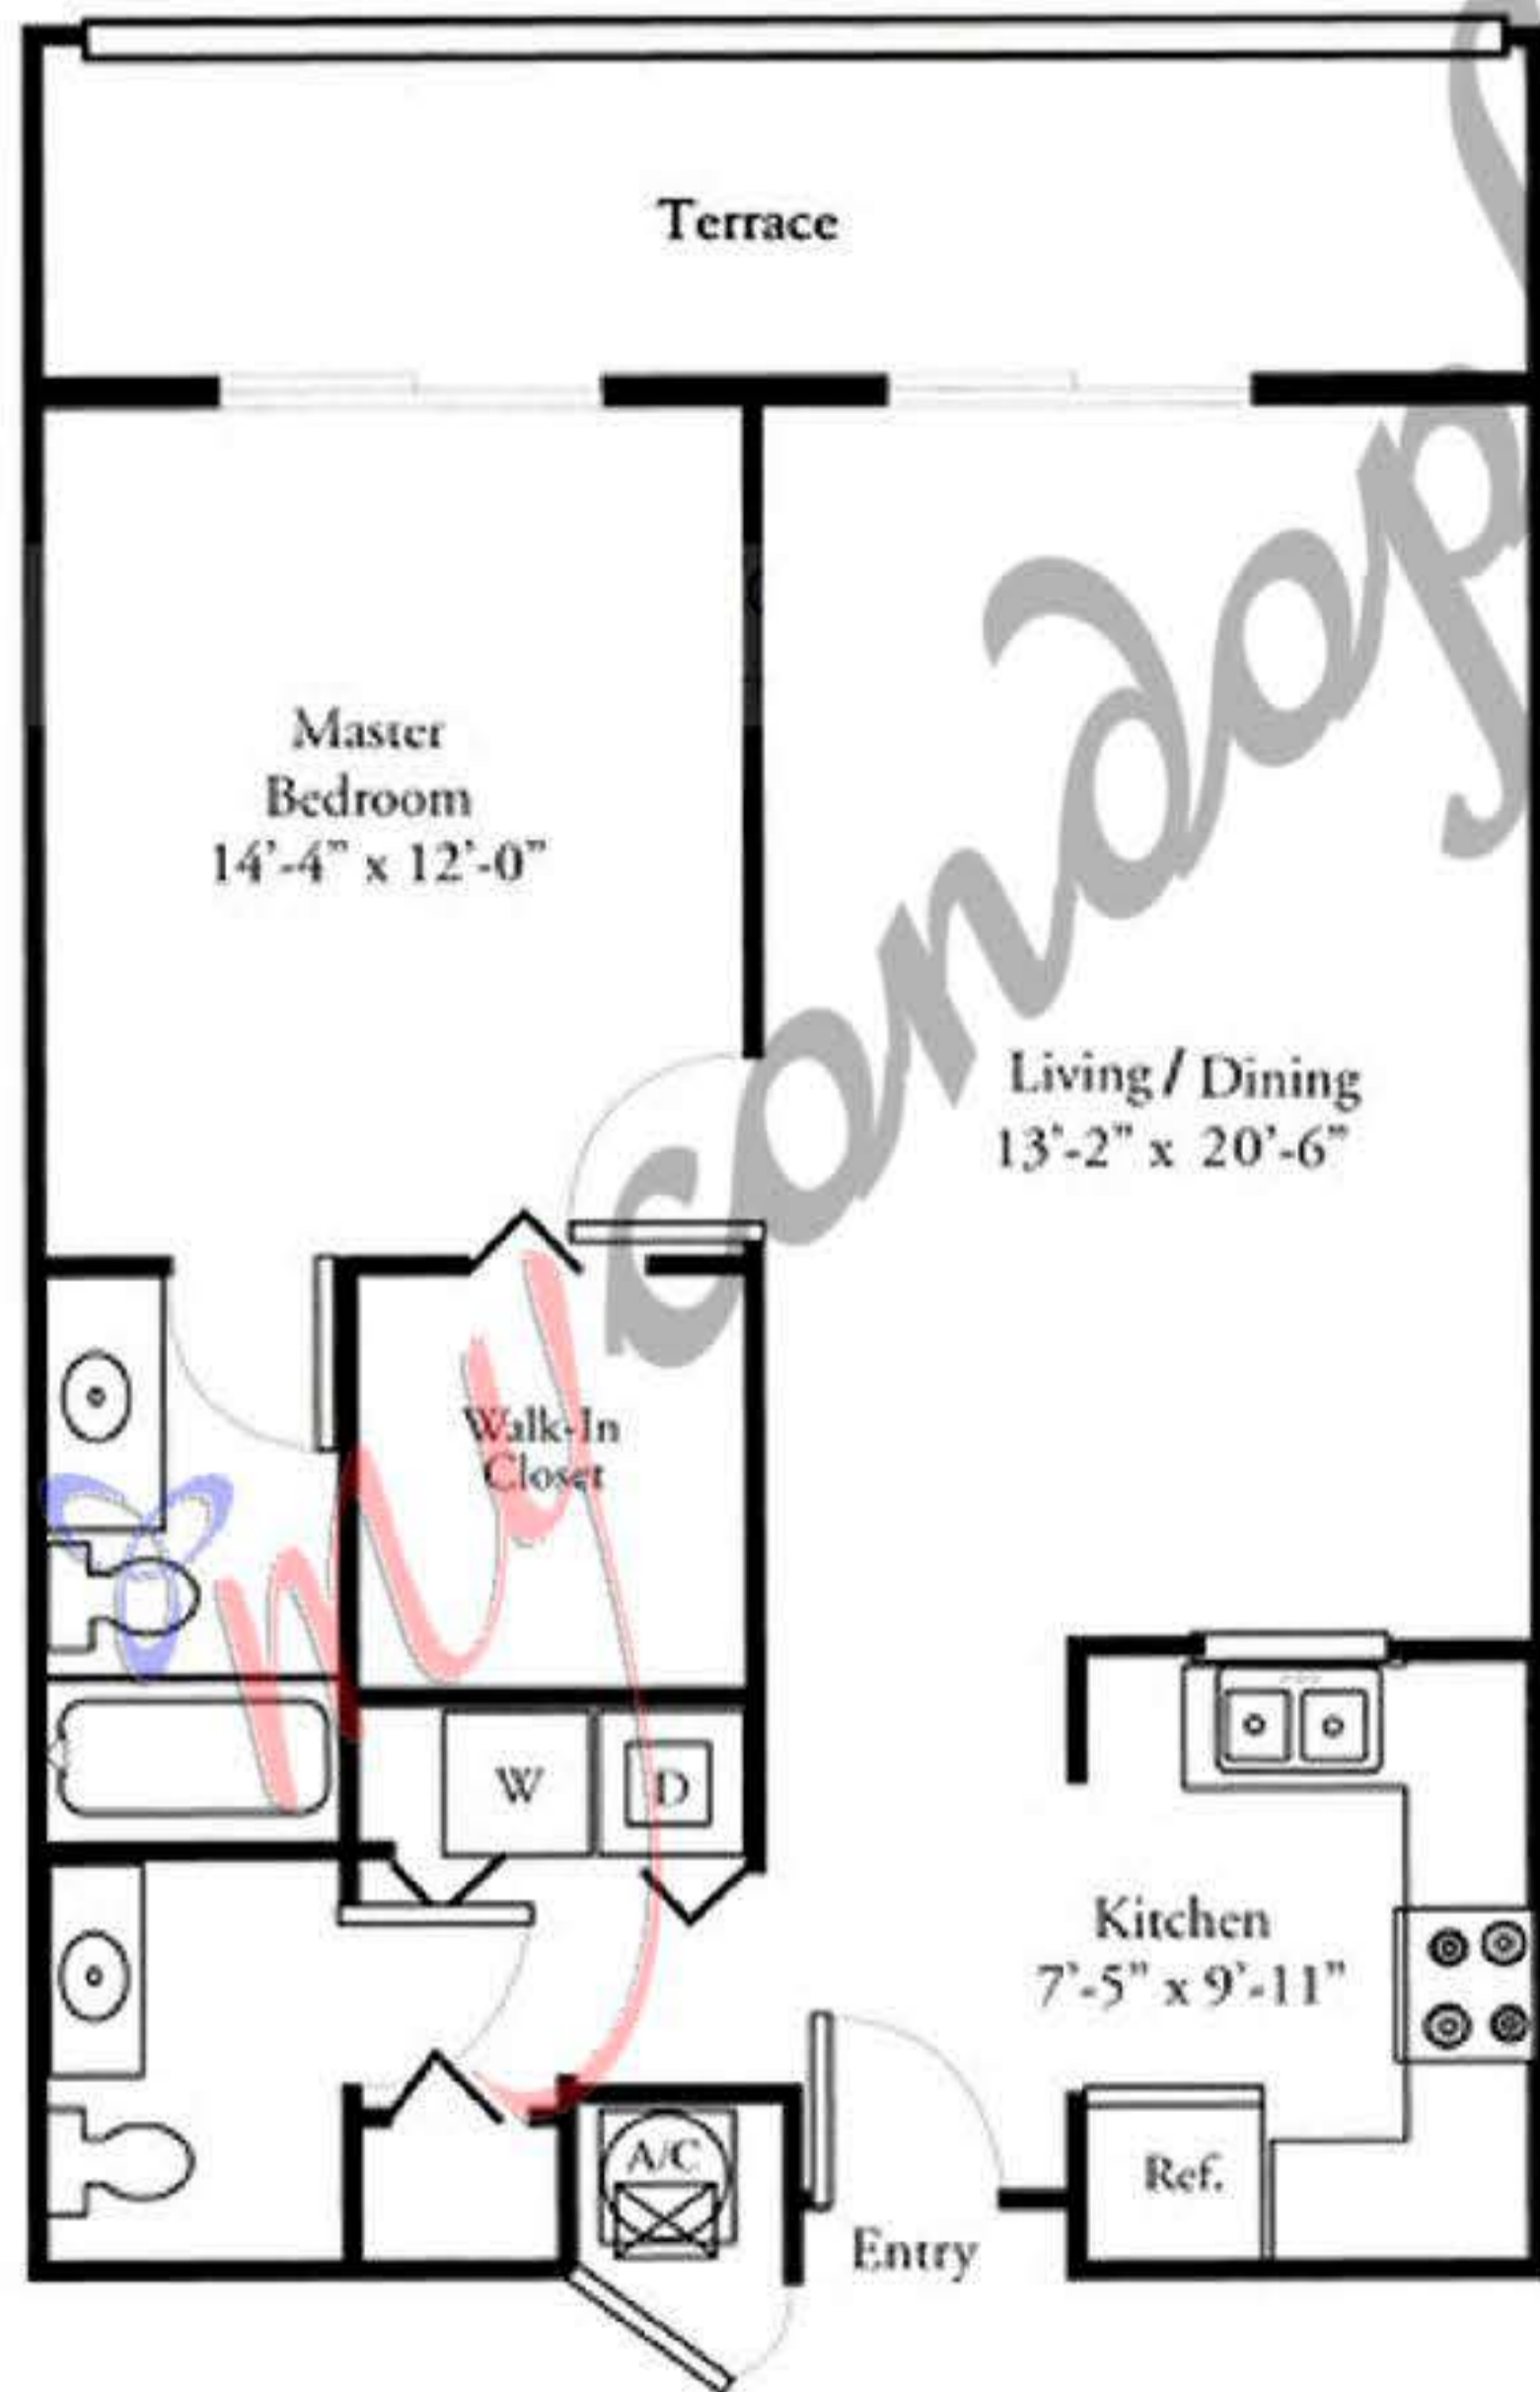

Residence F

Line 10 Floors 8 to 24

1 Bedroom, 1 1/2 Bath

A/C Living	838 Sq Ft	77.85m2
Terrace	154 Sq Ft	14.30m2
Total	992 Sq Ft	92.15m2

S Miami Avenue

SW 12th Street

SW 13th Street

SW 1st Avenue

Not to scale all dimesions are approximate