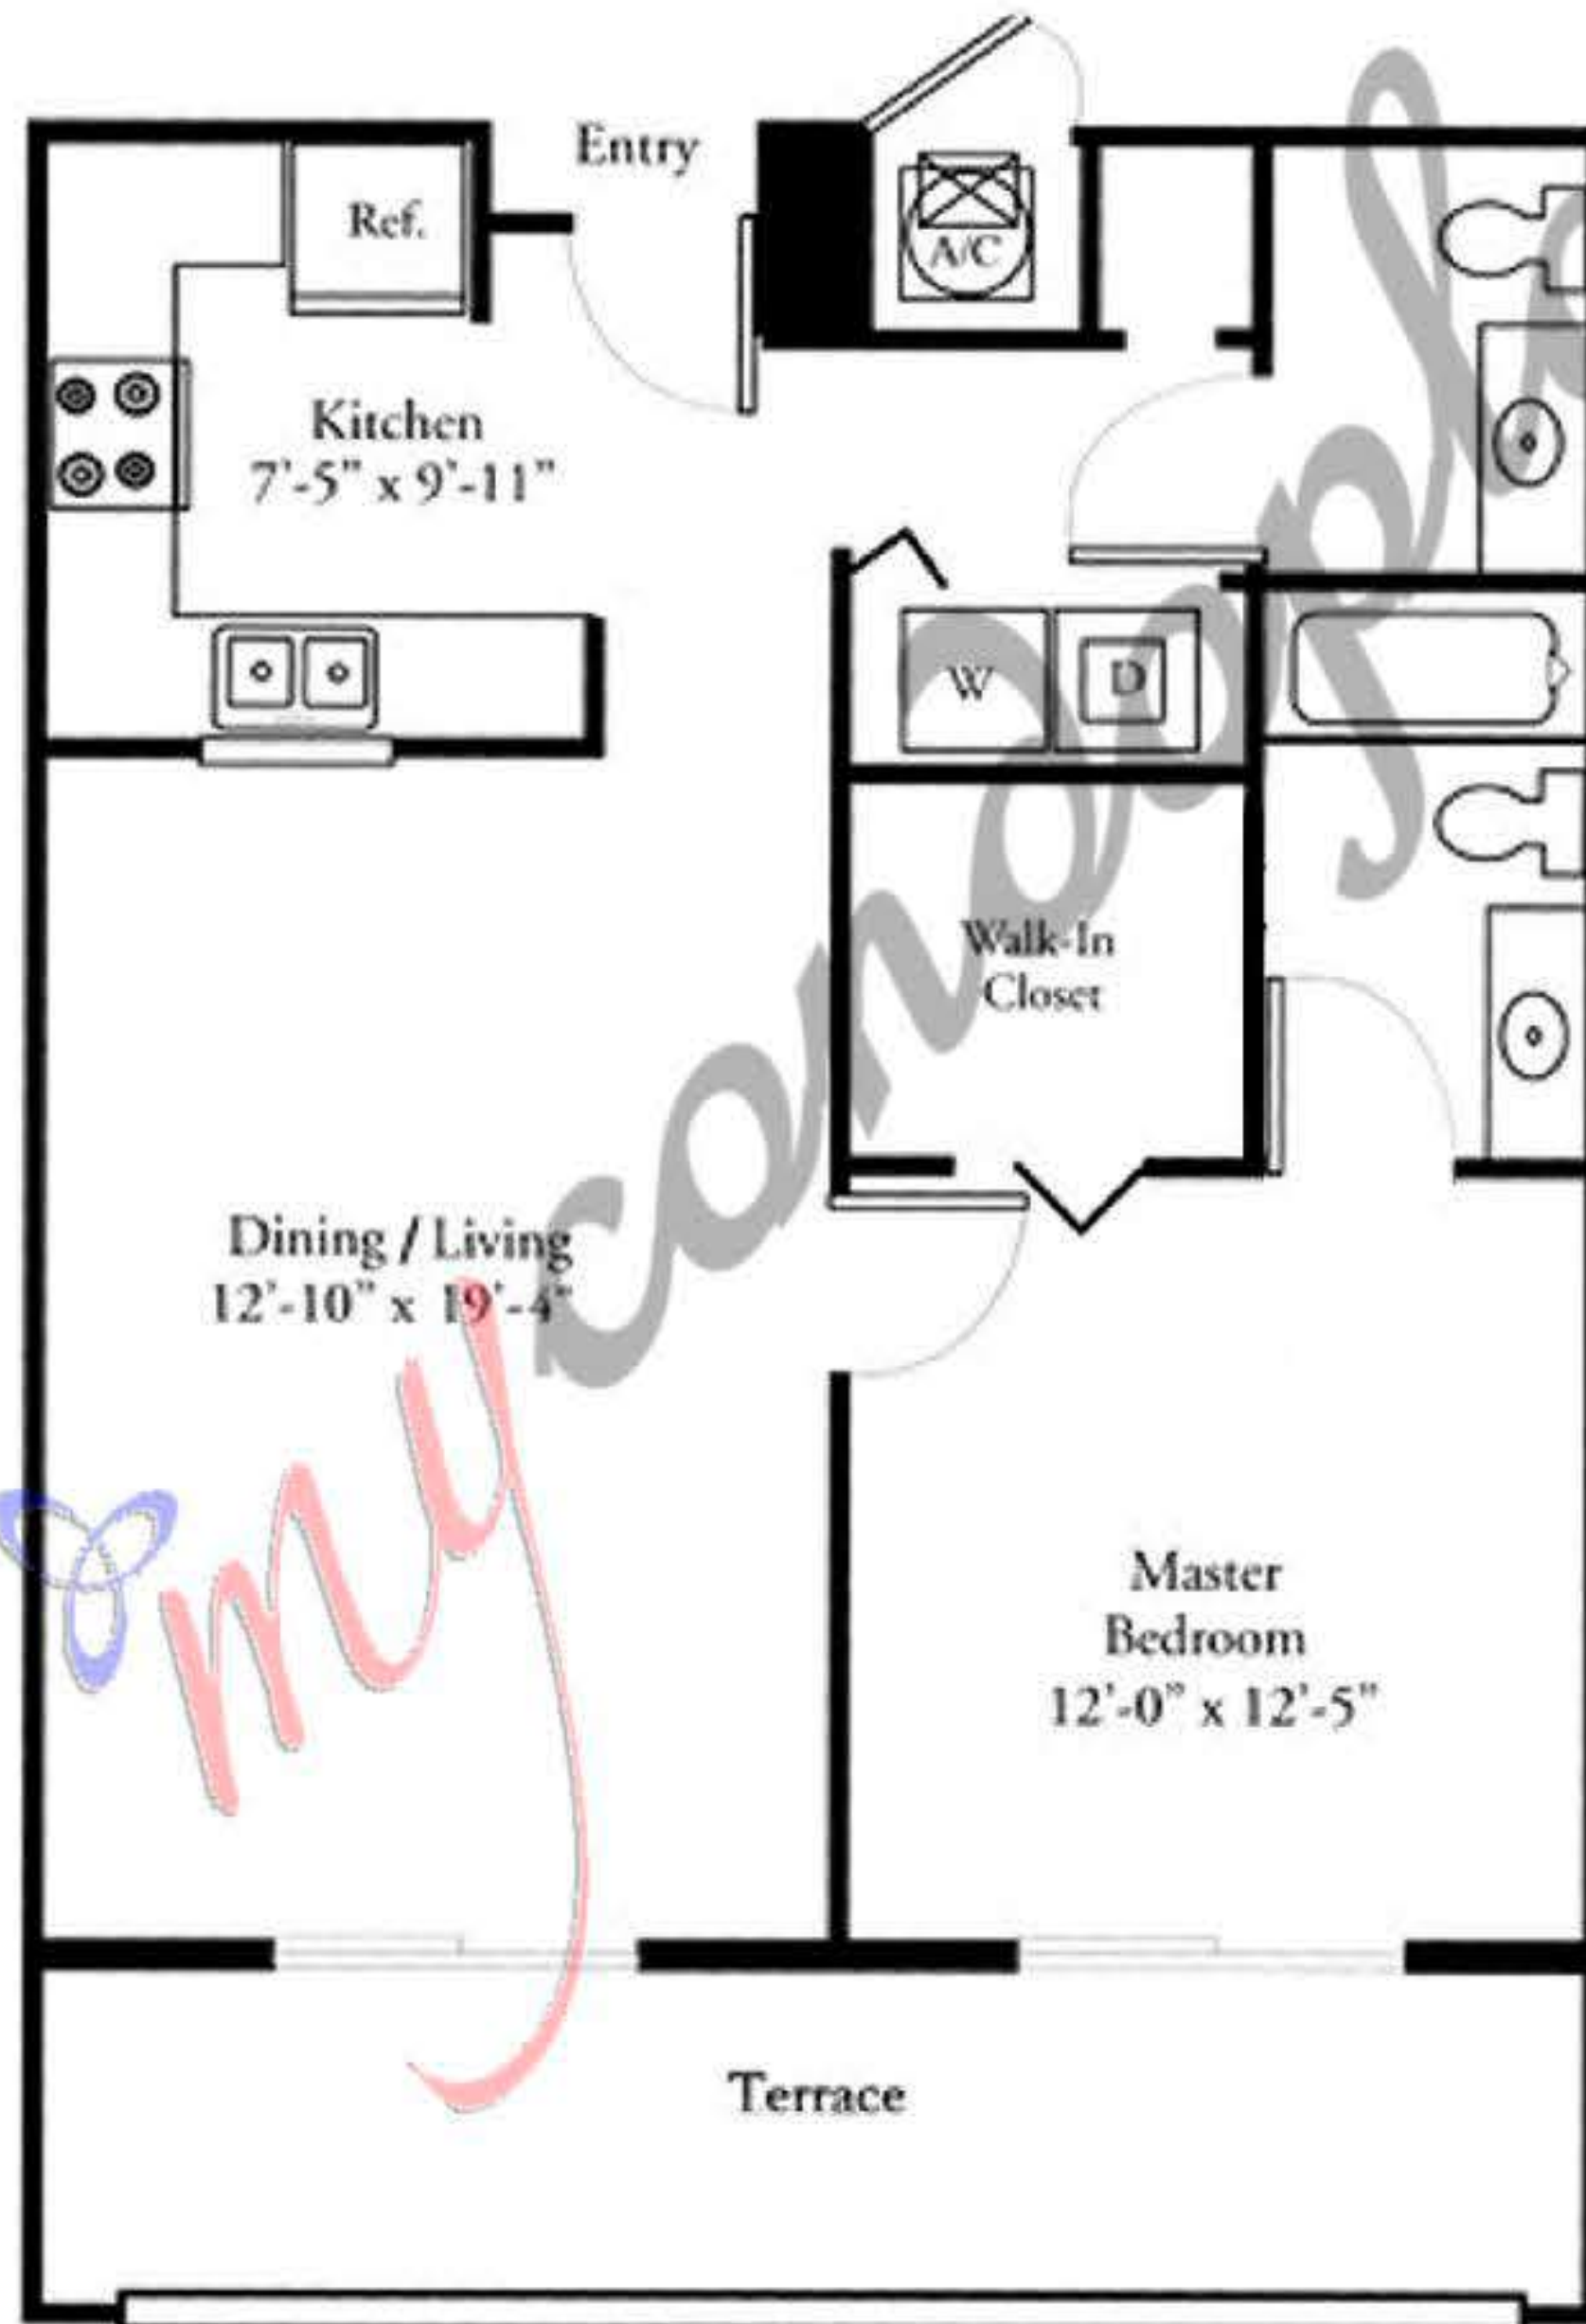

# Residence C

## Line 11 Floors 8 to 24

1 Bedroom, 1 1/2 Bath

A/C Living	796 Sq Ft	73.95m2
Terrace	155 Sq Ft	14.39m2
Total	951 Sq Ft	88.35m2

AXIS

Not to scale all dimensions are approximate