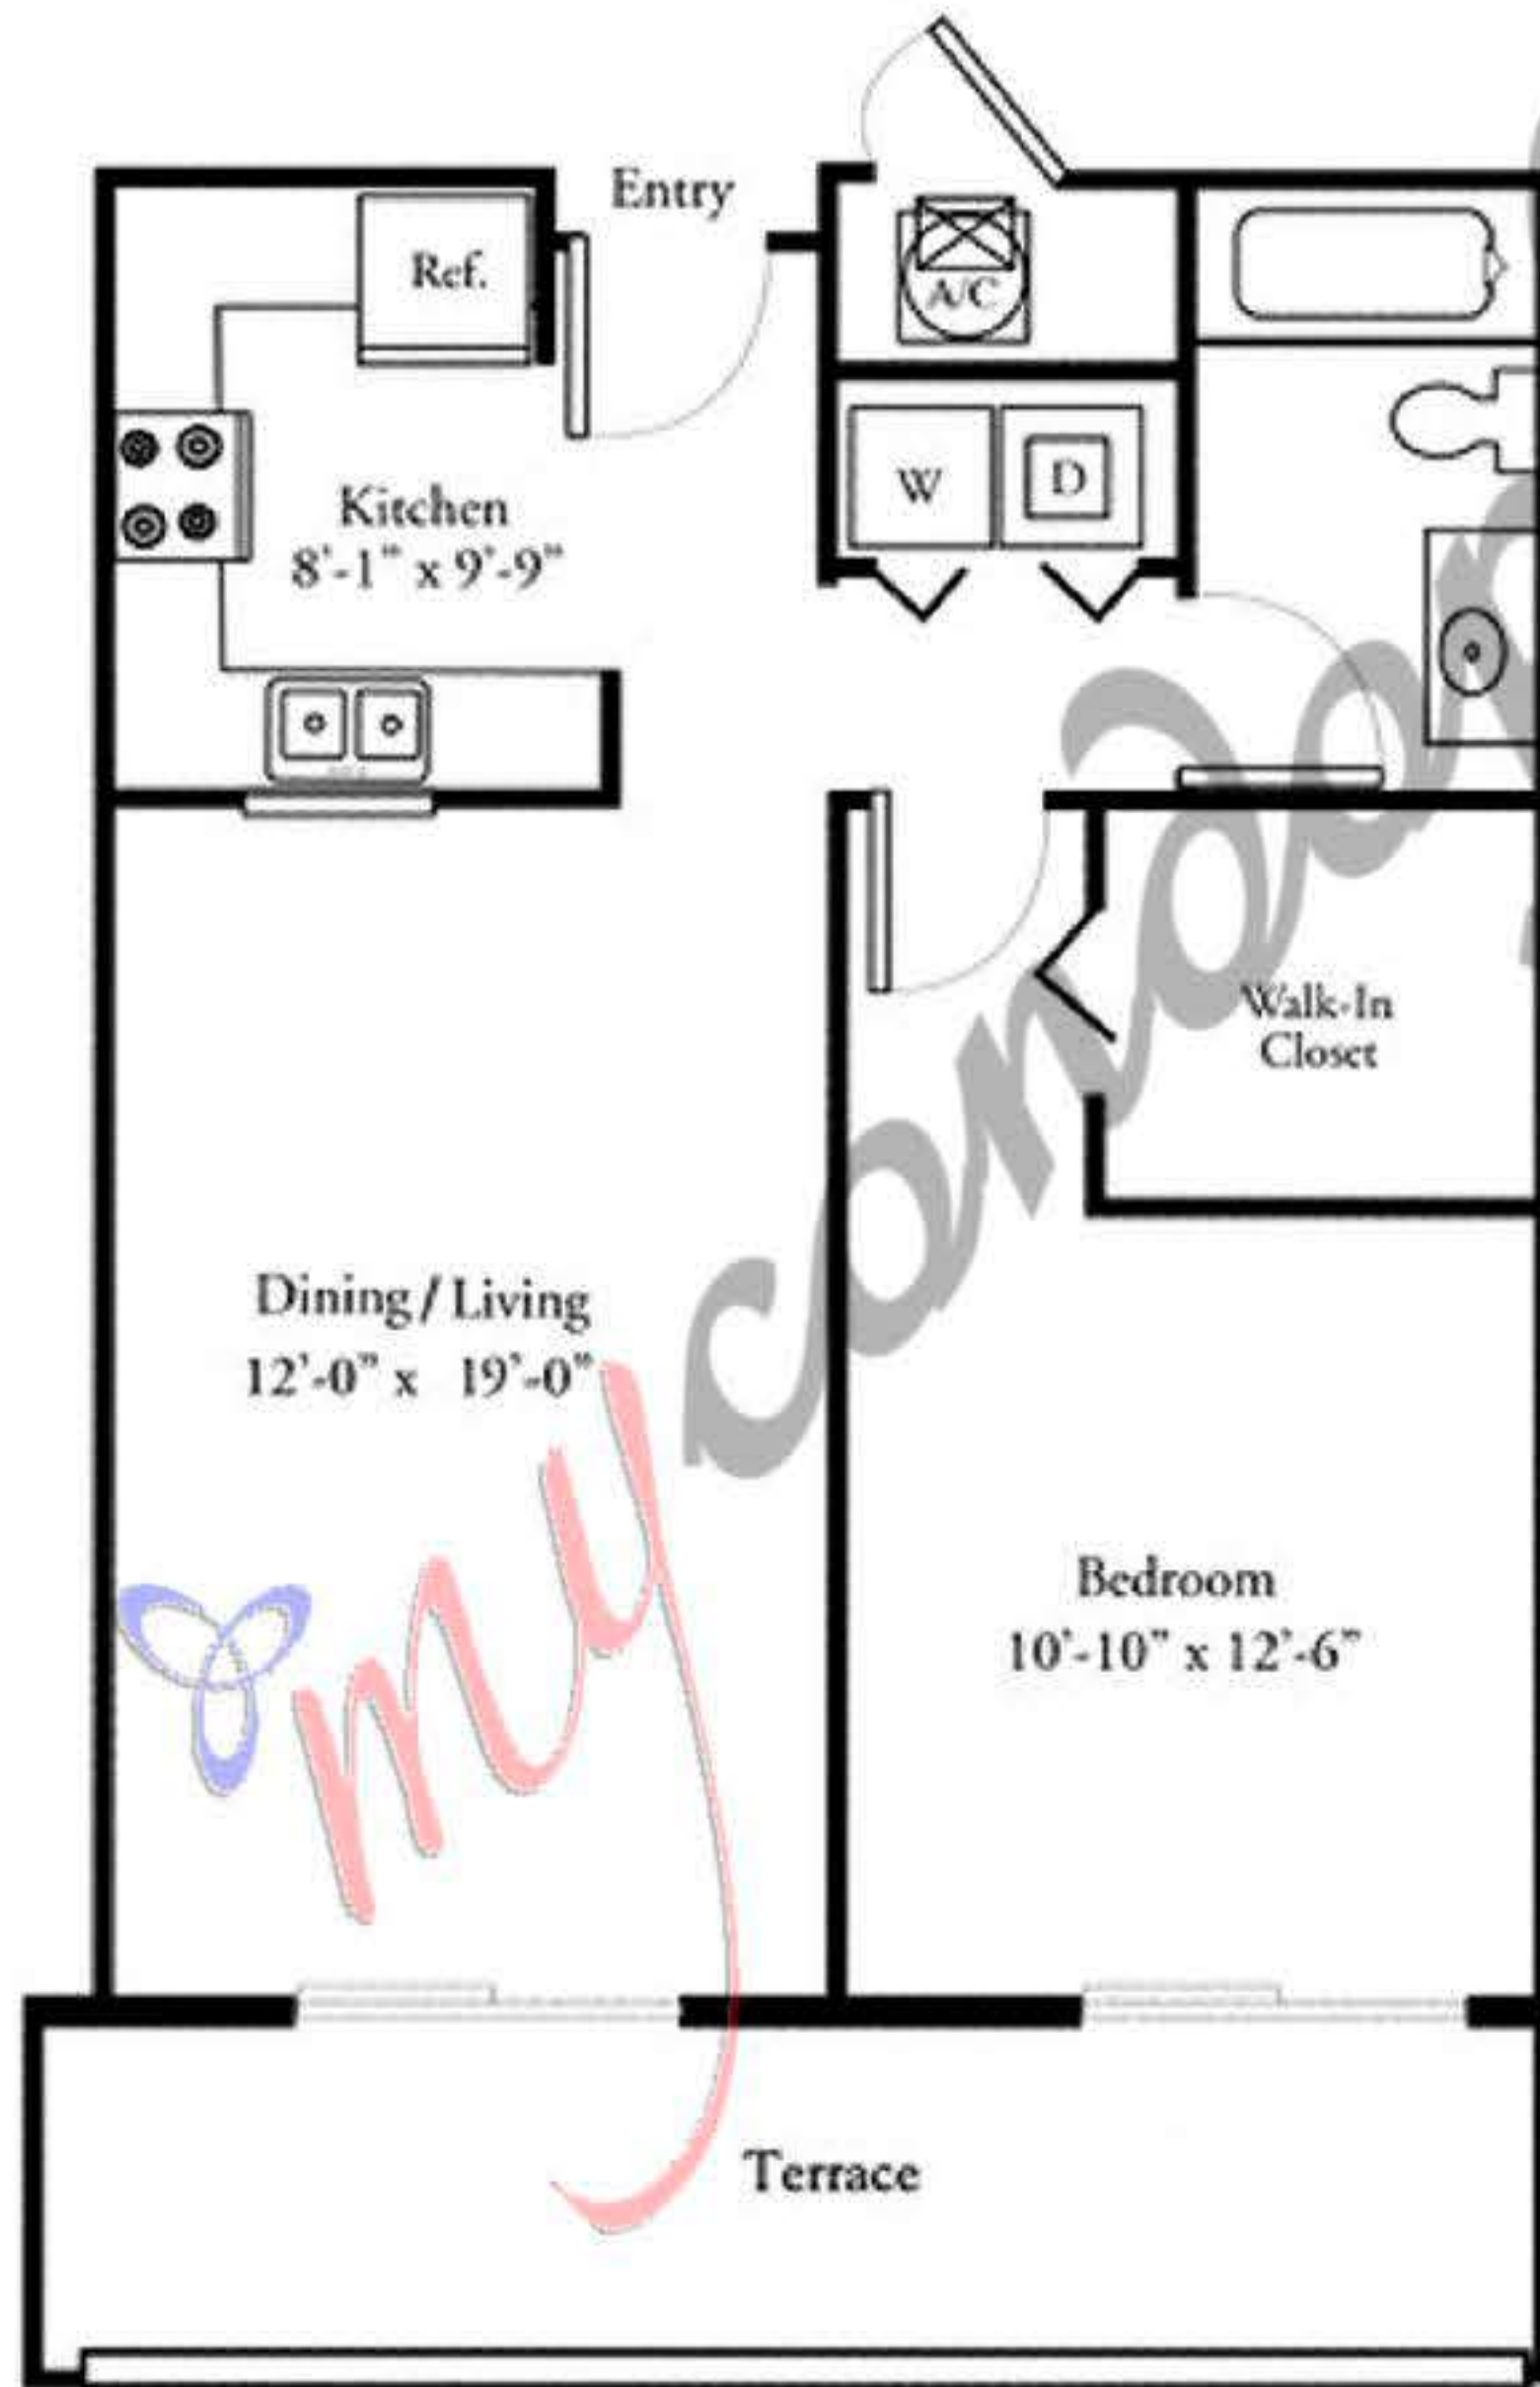

Residence A

Line 13 Floors 8 to 24

1 Bedroom, 1 1/2 Bath

A/C Living	737 Sq Ft	68.46m2
Terrace	152 Sq Ft	14.12m2
Total	889 Sq Ft	82.59m2

SW 12th Street

S Miami Avenue

SW 13th Street

SW 1st Avenue

Not to scale all dimensions are approximate