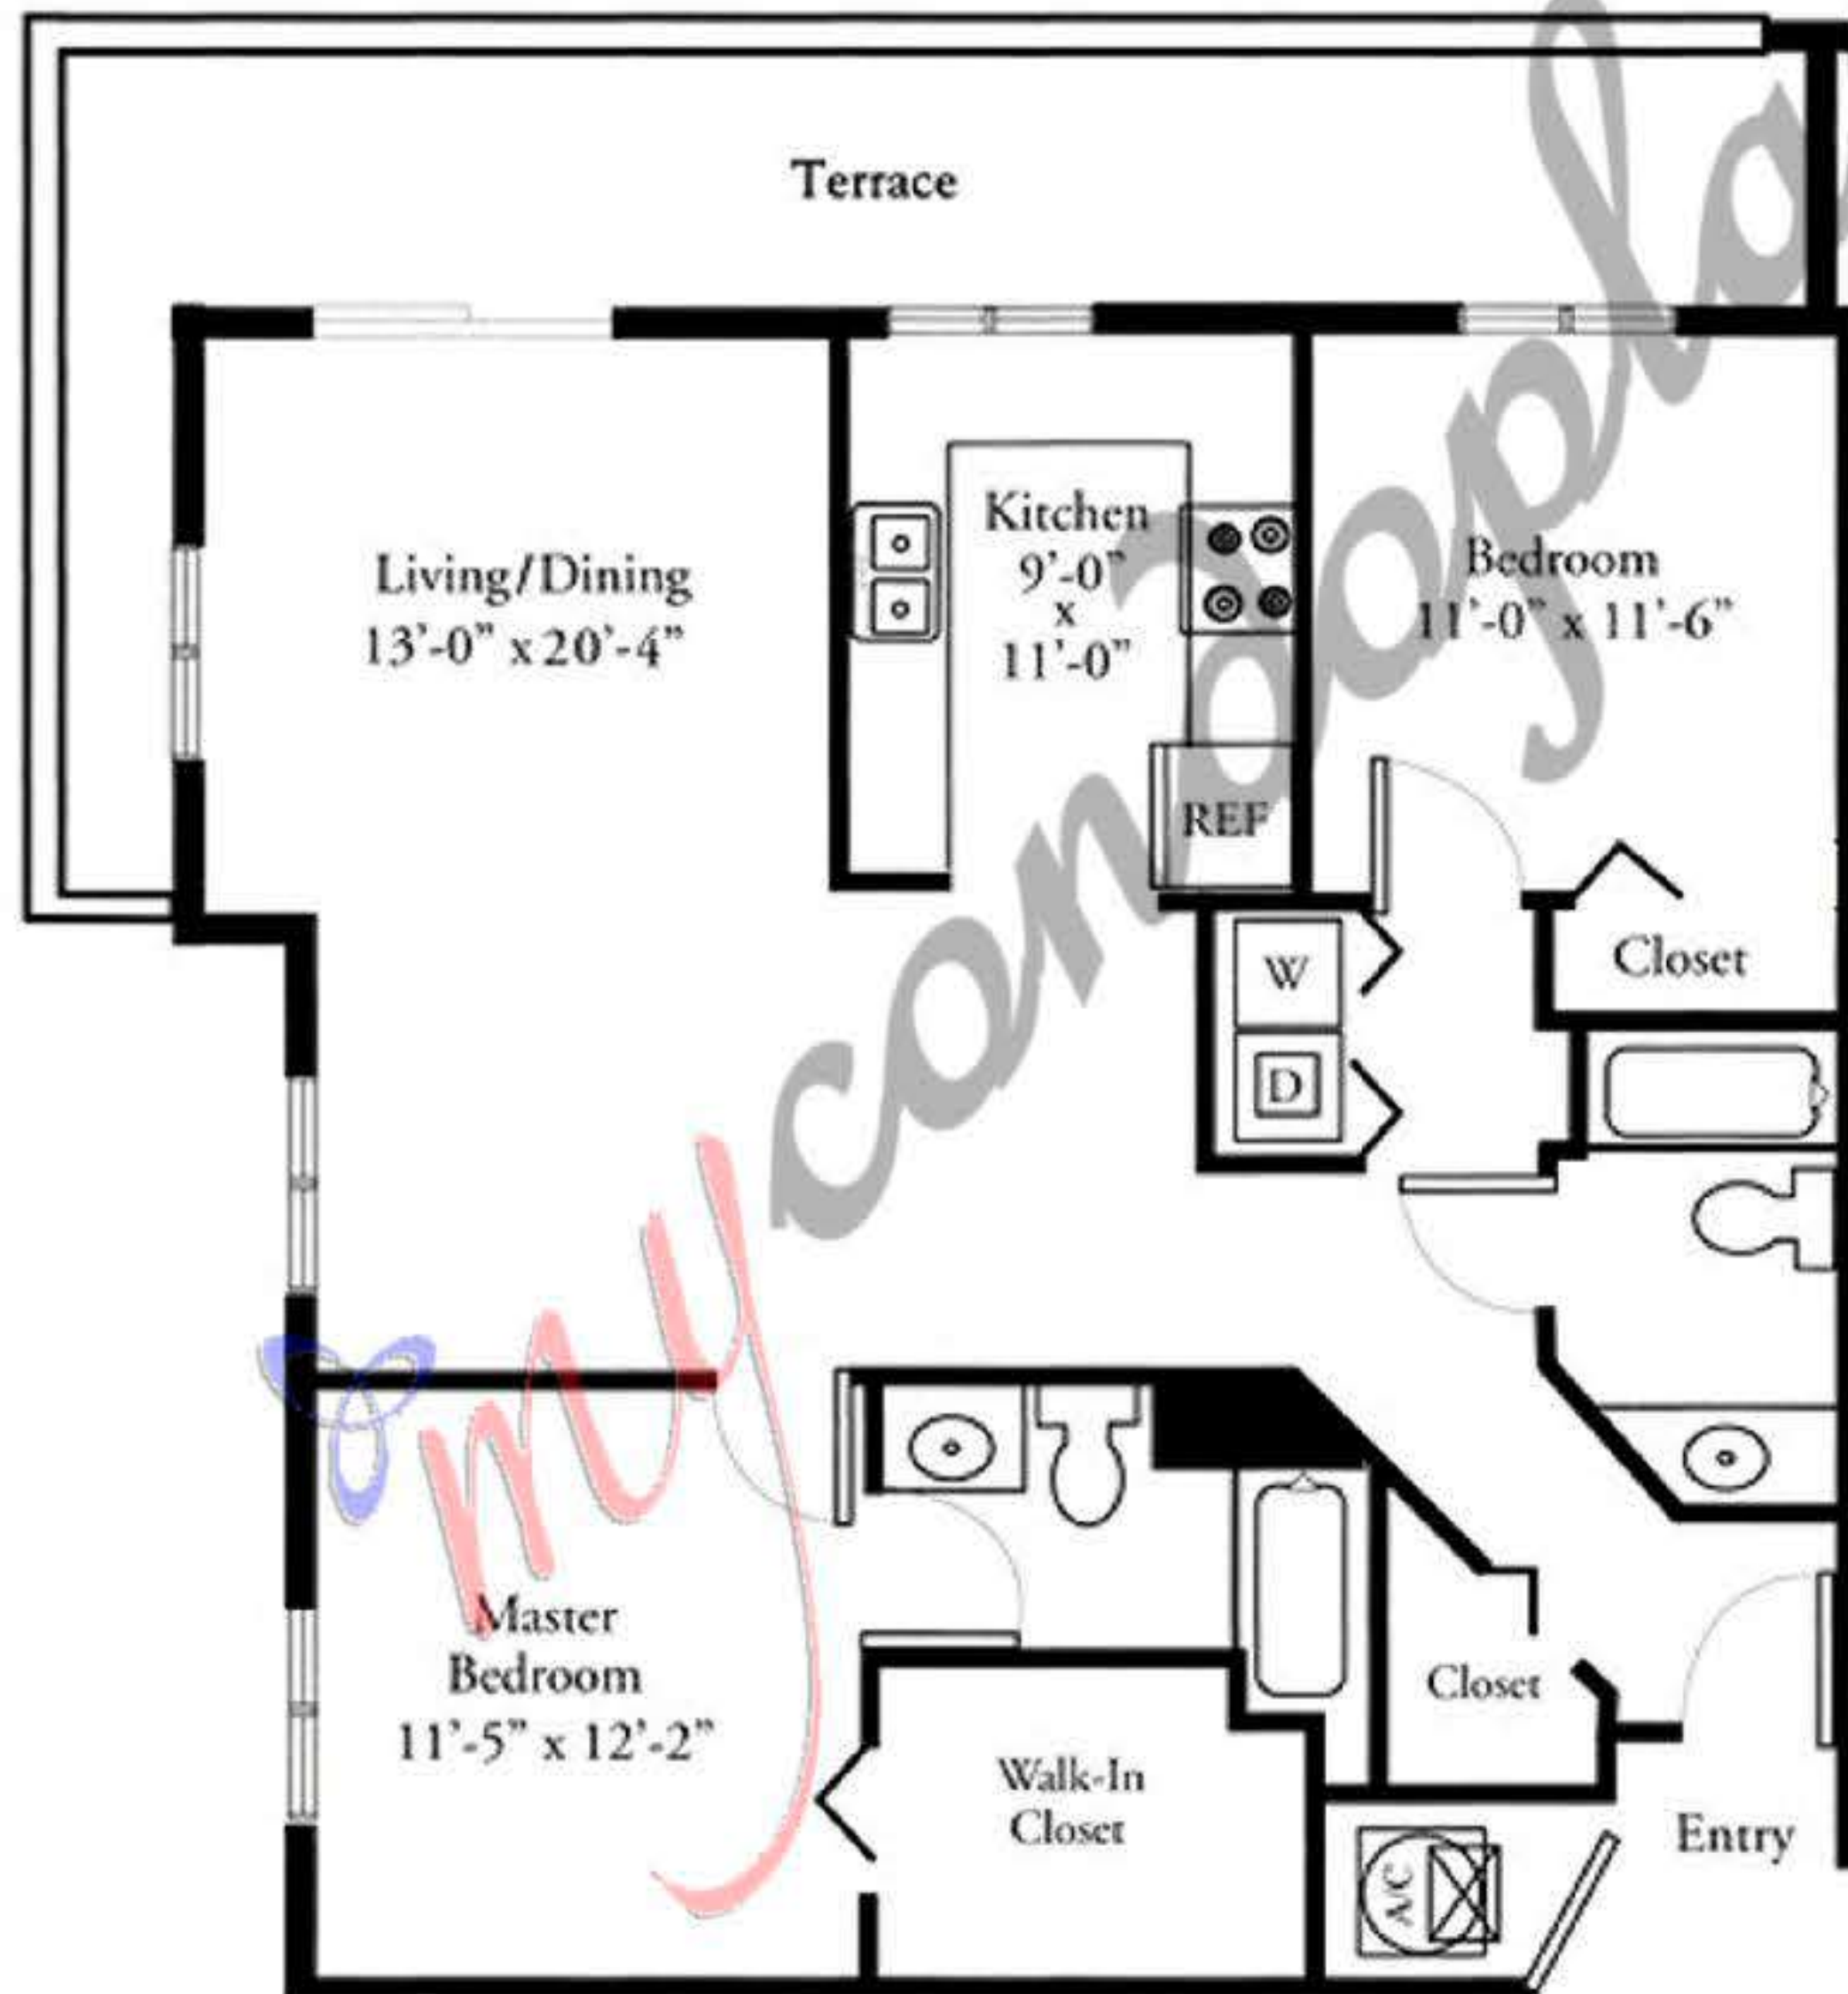

# Residence M

## Line 14 Floors 8 to 24

**2 Bedroom, 2 Bath**

A/C Living	1149 Sq Ft	106.74m2
Terrace	208 Sq Ft	19.32m2
<b>Total</b>	<b>1357 Sq Ft</b>	<b>126.06m2</b>

Not to scale all dimensions are approximate