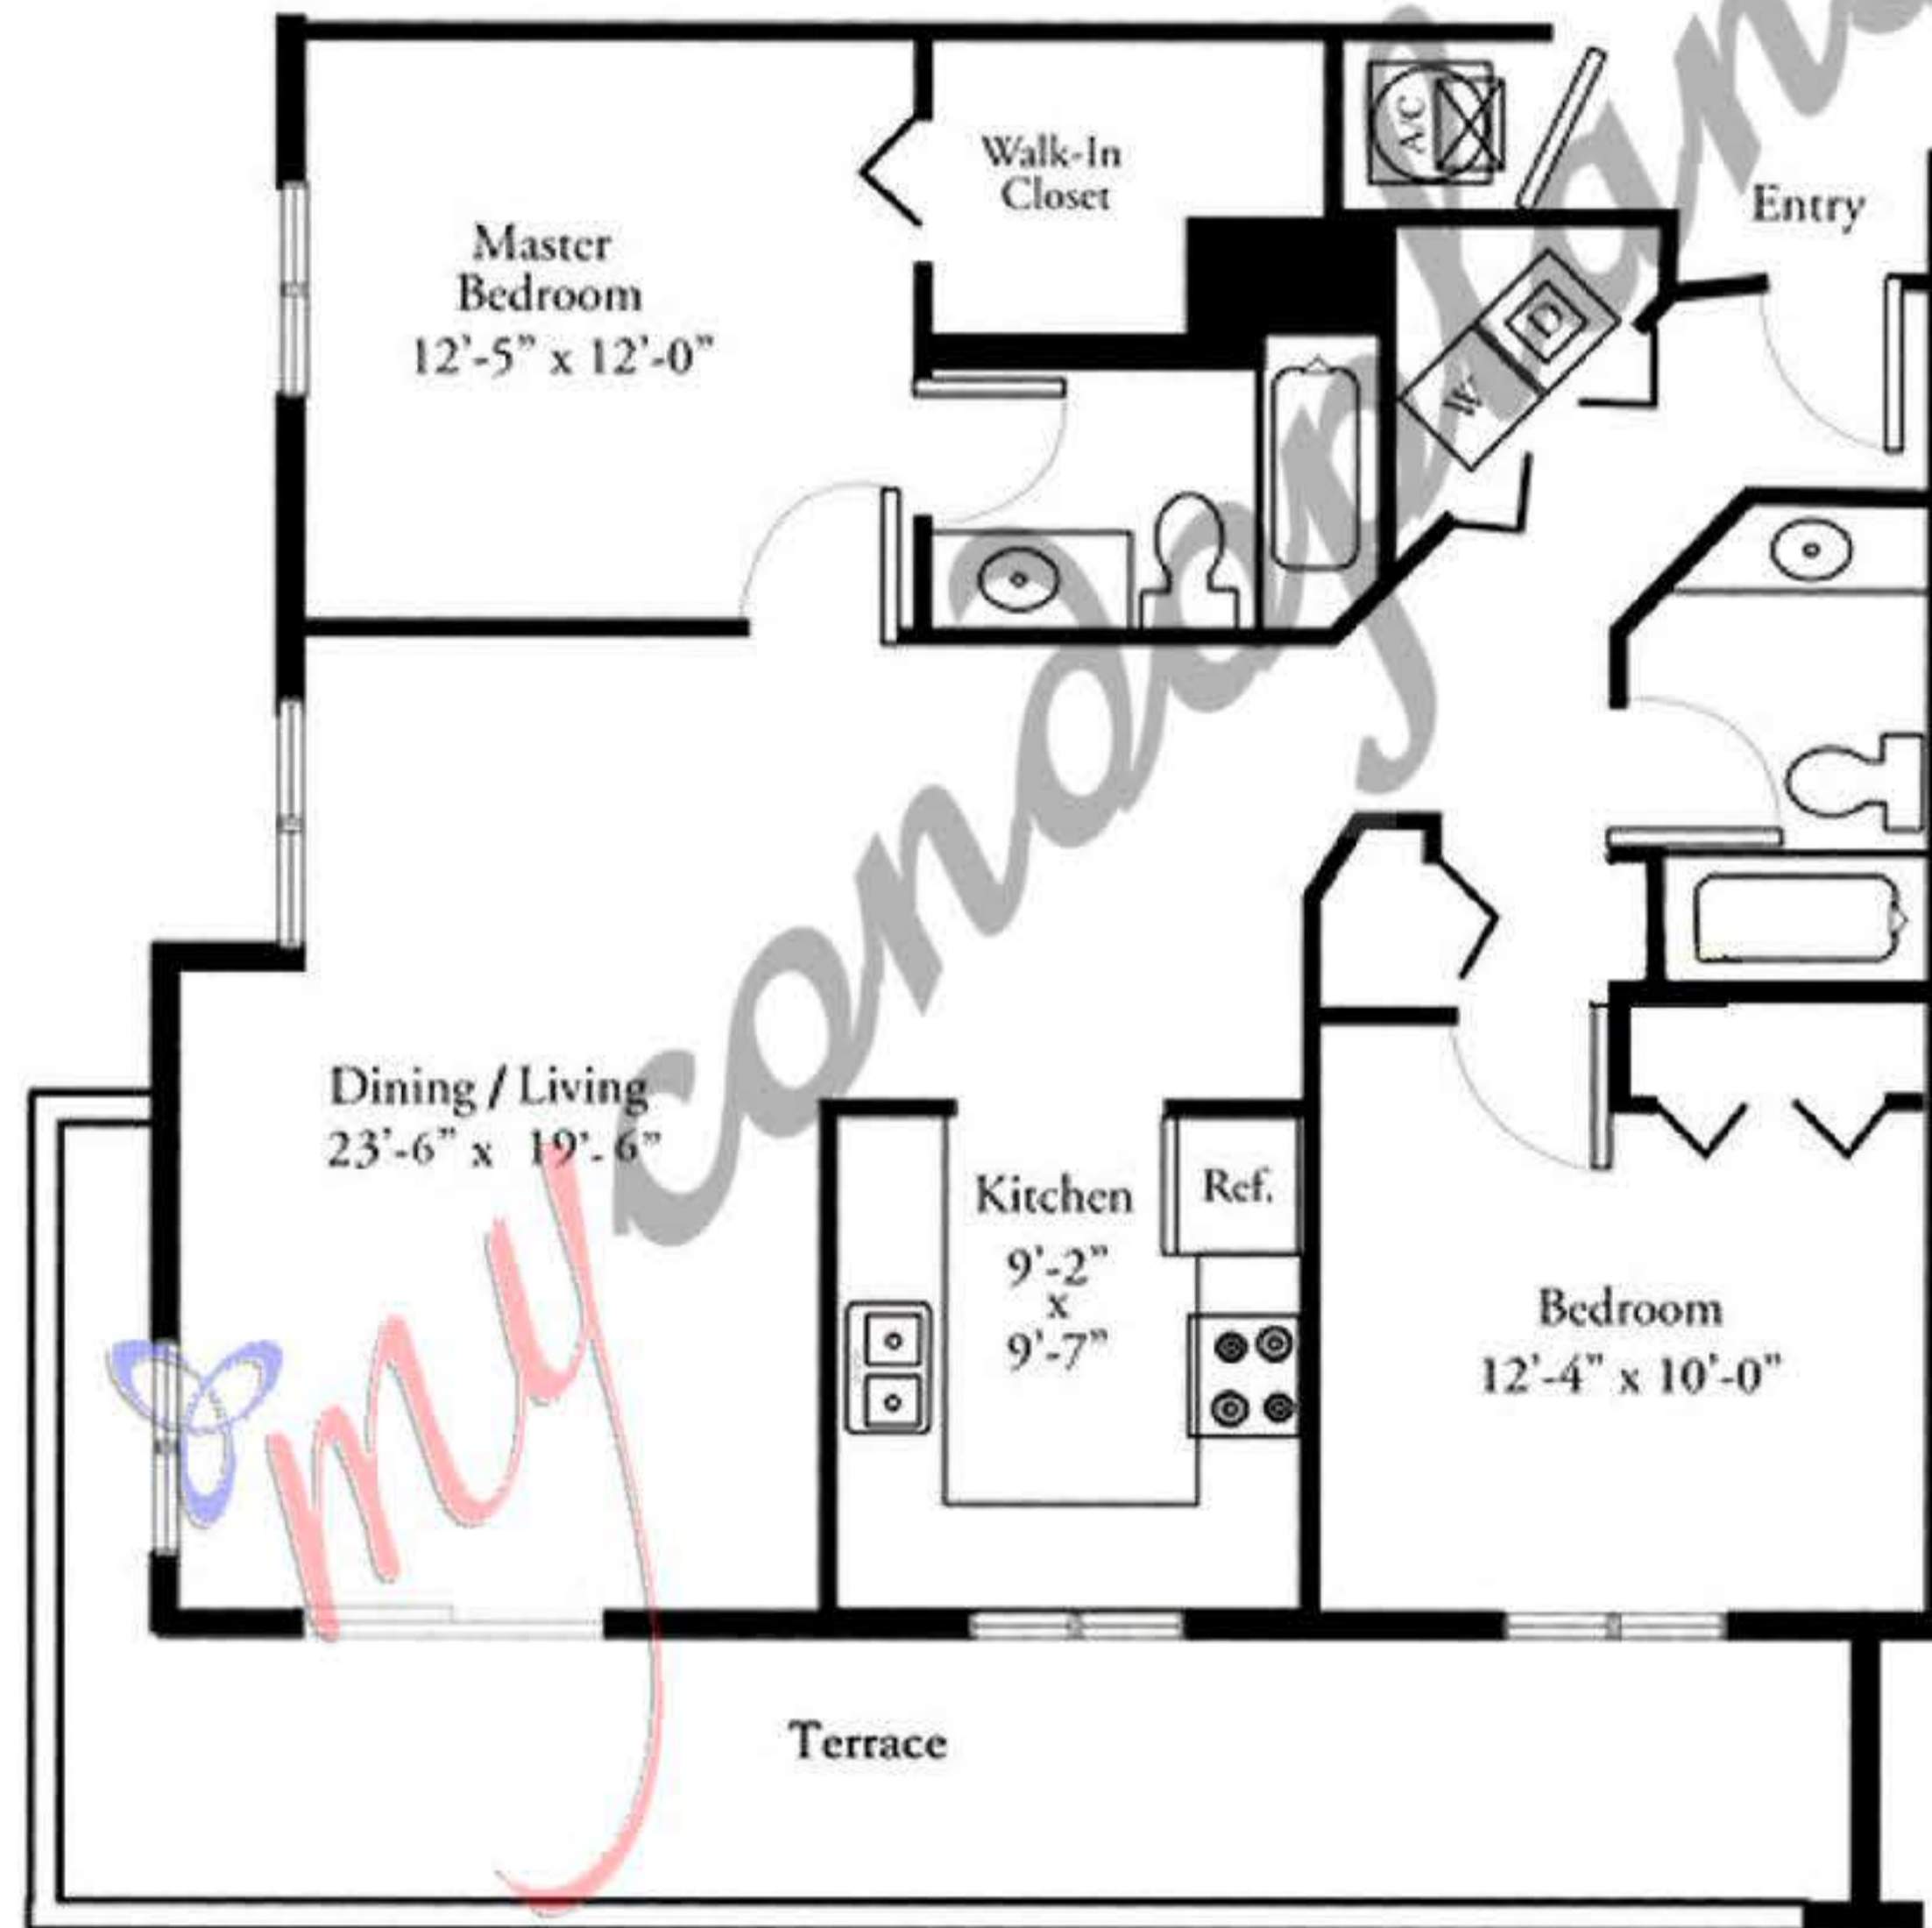

Residence J

Line 15 Floors 8 to 24

2 Bedroom, 2 Bath

A/C Living	1116 Sq Ft	103.67m2
Terrace	261 Sq Ft	24.24m2
Total	1377 Sq Ft	127.92m2

SW 12th Street

S Miami Avenue

SW 13th Street

AXIS

SW 1st Avenue

Not to scale all dimensions are approximate