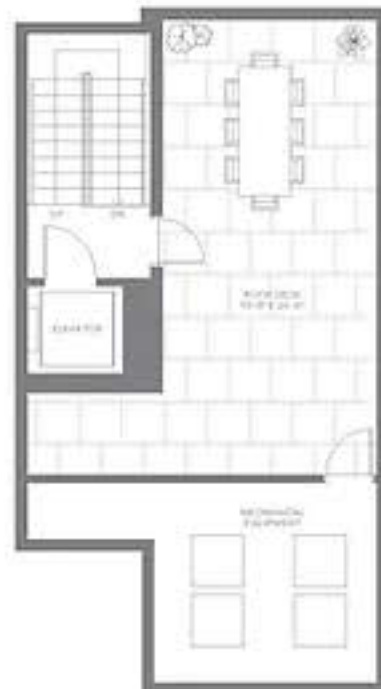

Villa17

MIAMI BEACH

Level 1

Level 2

Level 3

Level 4

Level 5

Villa A

4 Bedrooms
4 Bathrooms
Powder Room

Interior: 3,438 sq. ft. | 319 sq. m.
Exterior: 1,028 sq. ft. | 96 sq. m.
Total: 4,466 sq. ft. | 415 sq. m.

Elevator to All Levels
2-Car Garage
Balconies on Various Levels
Rooftop Deck

Walk-In Closets in All En-Suites
Walk-In Pantry
Laundry Room
Wet Bar in Primary Suite