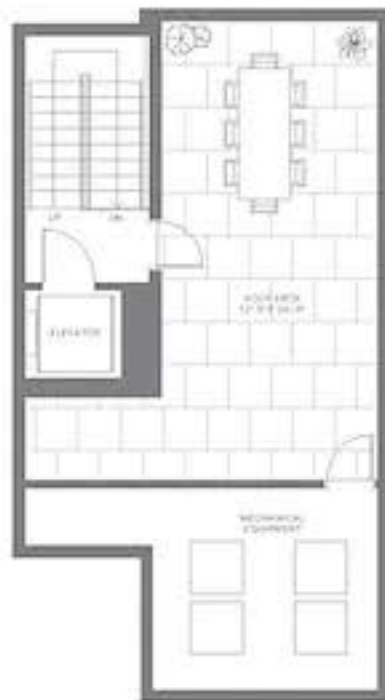

Villa17

MIAMI BEACH

Level 1

Level 2

Level 3

Level 4

Level 5

Villa B

4 Bedrooms
4 Bathrooms
Powder Room

Interior: 3,391 sq. ft. | 315 sq. m.
Exterior: 912 sq. ft. | 85 sq. m.
Total: 4,303 sq. ft. | 400 sq. m.

Elevator to All Levels
2-Car Garage
Balconies on Various Levels
Rooftop Deck

Walk-In Closets in All En-Suites
Walk-In Pantry
Laundry Room
Wet Bar in Primary Suite