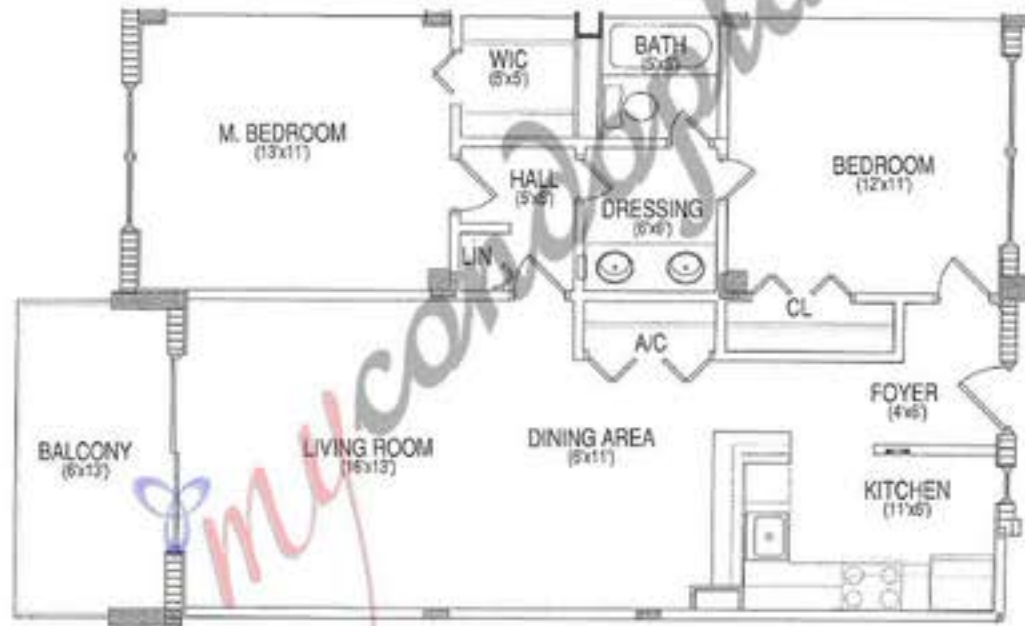

nirvana 1

your urban oasis

Upper East Side

Unit A
Line A11 Floors 1 - 5

2 Bedrooms - 1 Bathroom

	sf	SM
Interior	926	86
Exterior	85	8

nirvana 5

BISCAYNE BAY

nirvana 3

Milana Condominium

nirvana 4

nirvana 2