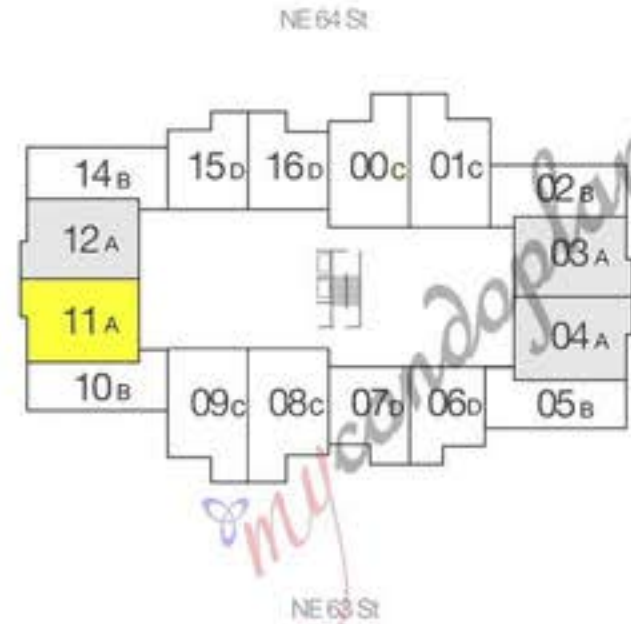

nirvana 1

your urban oasis

Upper East Side

Unit A
Line A11 Floors 1 - 5

2 Bedrooms - 1 Bathroom

	sf	SM
Interior	926	86
Exterior	85	8

nirvana 5

BISCAYNE BAY

nirvana 3

Milana Condominium

nirvana 4

nirvana 2