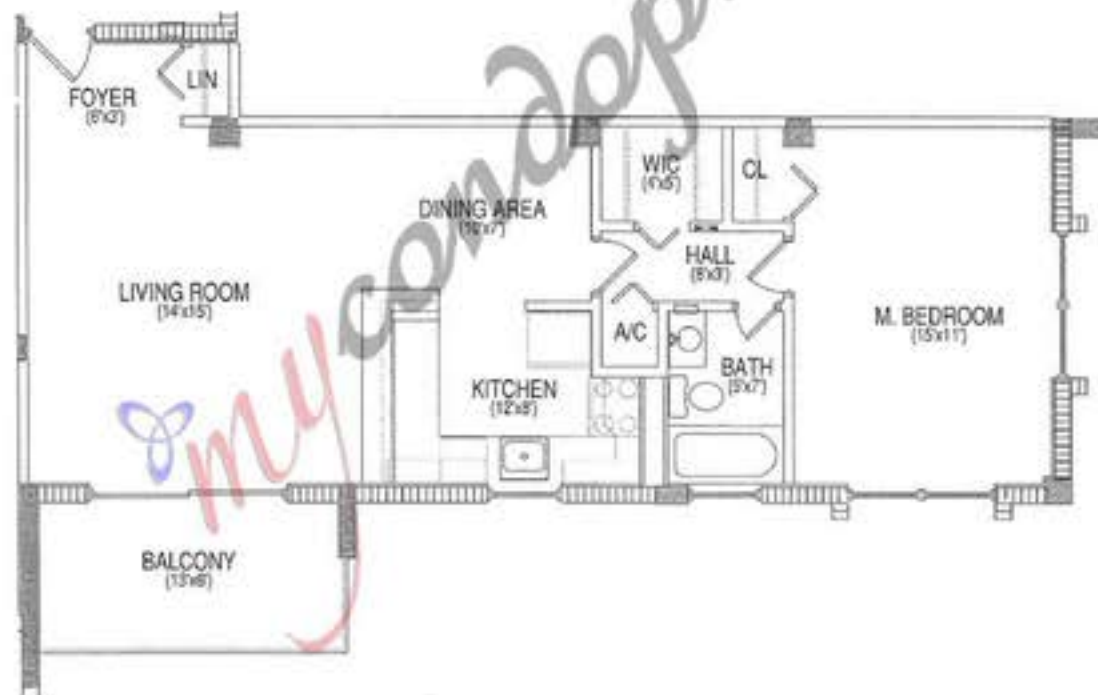

nirvana 1

your urban oasis

Upper East Side

Unit B
Line A05 Floors 1 - 5

1 Bedroom - 1 Bathroom

	sf	sm
Interior	741	69
Exterior	85	8

nirvana 5

nirvana 3