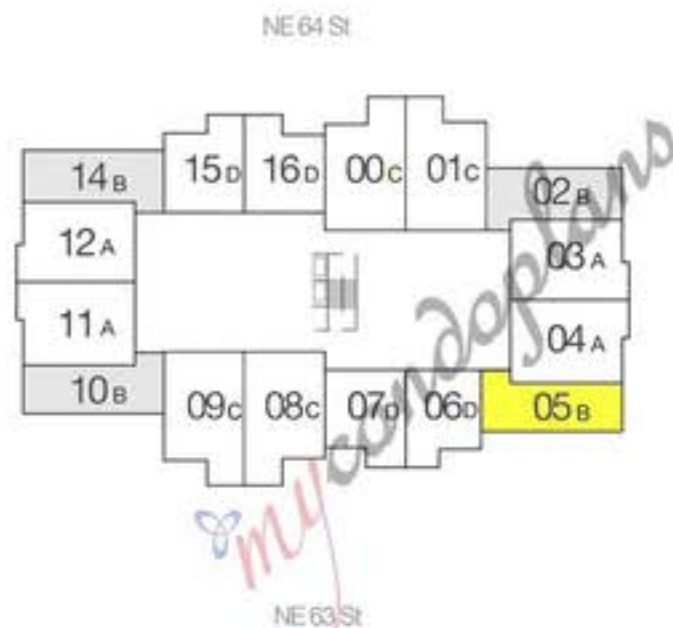

nirvana 1

your urban oasis

Upper East Side

Unit B
Line A05 Floors 1 - 5

1 Bedroom - 1 Bathroom

	sf	sm
Interior	741	69
Exterior	85	8

nirvana 5

nirvana 3