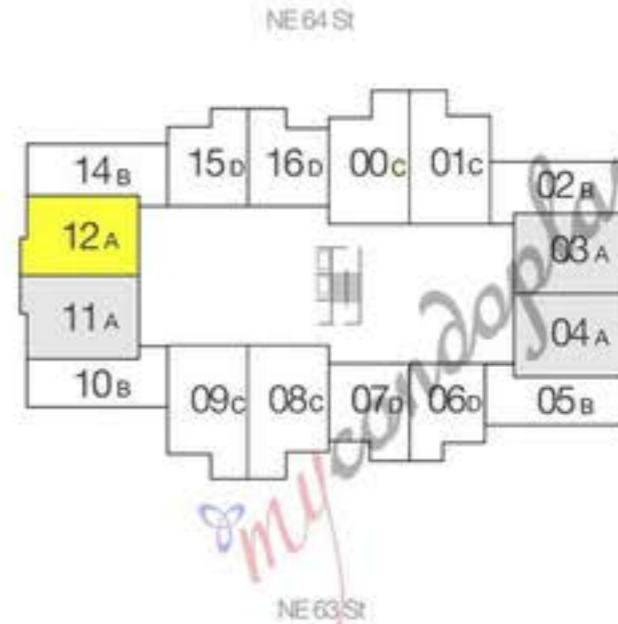

nirvana 1

your urban oasis

Upper East Side

Unit B
Line A12 Floors 1 - 5

2 Bedrooms - 1 Bathroom

	sf	sm
Interior	926	86
Exterior	85	8

nirvana 5

nirvana 3