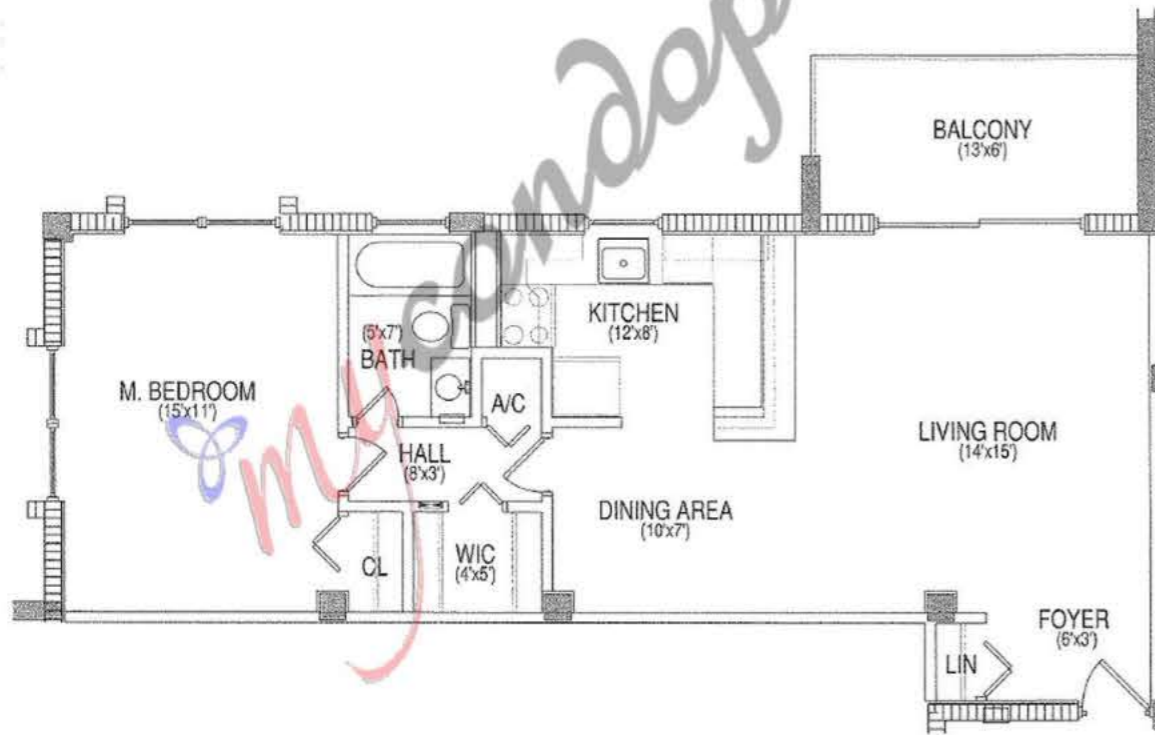

# nirvana 1

your urban oasis

Upper East Side

Unit B  
Line A14 Floors 1 - 5

1 Bedroom - 1 Bathroom

	sf	sm
Interior	741	69
Exterior	85	8

nirvana 5

BISCAYNE BAY

nirvana 3

Milana Condominium

nirvana 4

nirvana 2