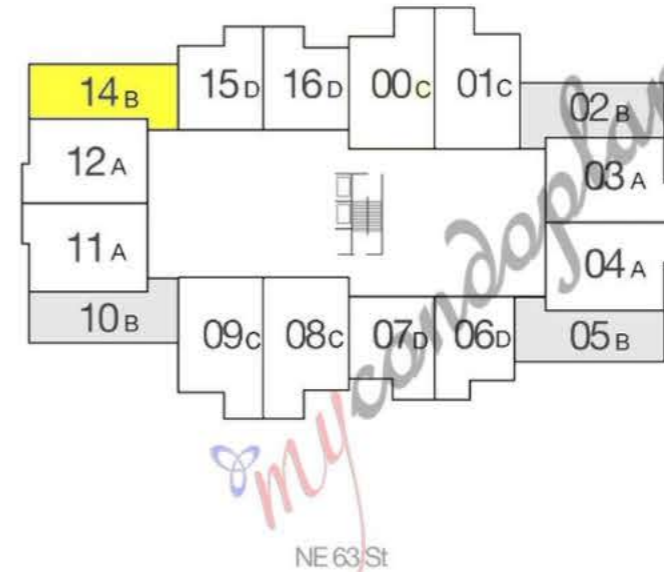

# nirvana 1

your urban oasis

Upper East Side

Unit B  
Line A14 Floors 1 - 5

1 Bedroom - 1 Bathroom

	sf	sm
Interior	741	69
Exterior	85	8

nirvana 5

BISCAYNE BAY

nirvana 3

Milana Condominium

nirvana 4

nirvana 2