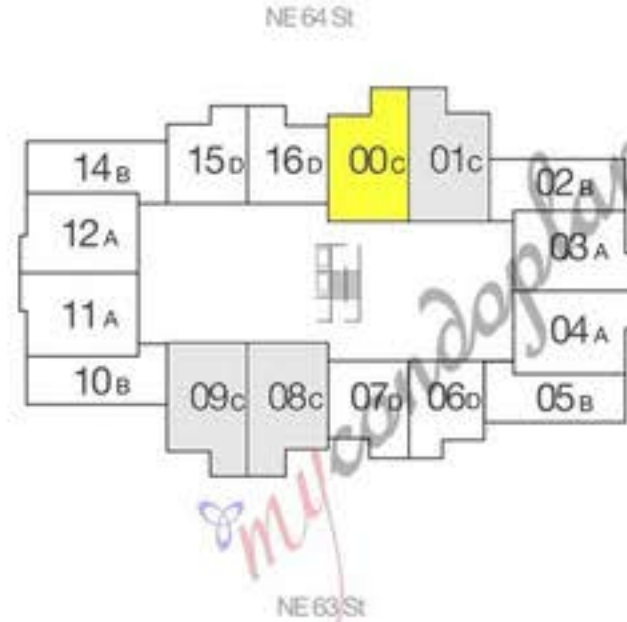

nirvana 1

your urban oasis

Upper East Side

Unit C
Line A00 Floors 1 - 5

2 Bedrooms - 2 Bathrooms

	sf	sm
Interior	990	92
Exterior	85	8

nirvana 5

BISCAYNE BAY