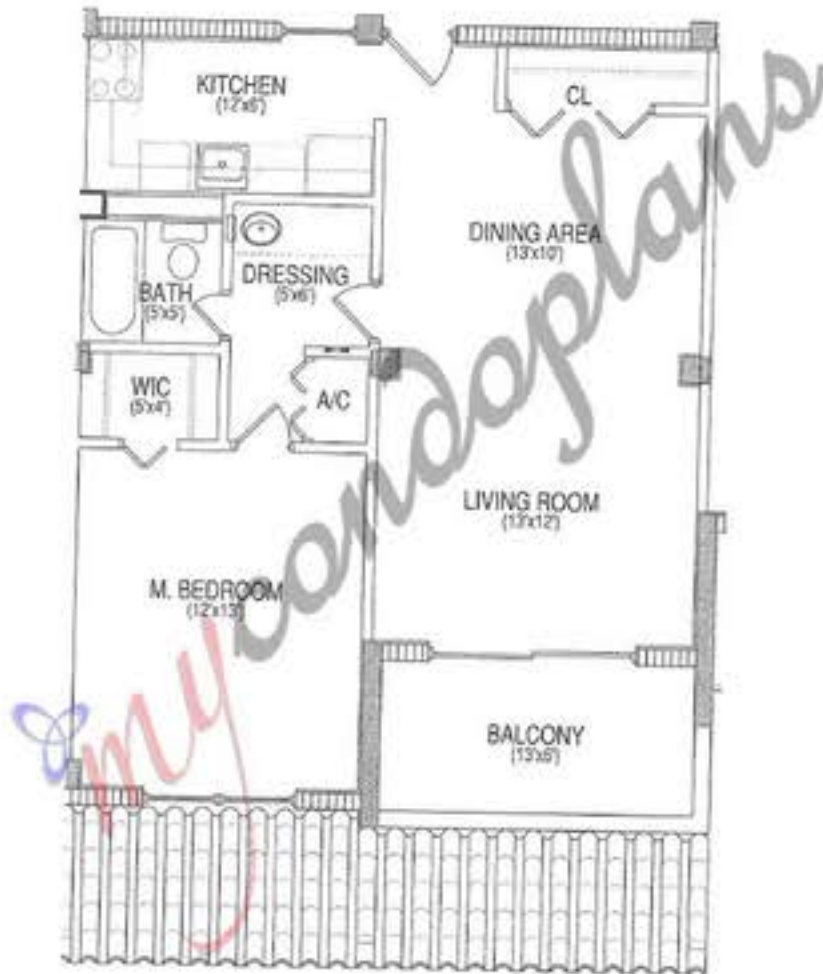

nirvana 1

your urban oasis

Upper East Side

Unit D
Line A06 Floors 2 - 5

1 Bedroom - 1 Bathroom

	sf	sm
Interior	723	67
Exterior	85	8

nirvana 5

nirvana 3

BISCAYNE BAY

Milana Condominium

nirvana 4

nirvana 2