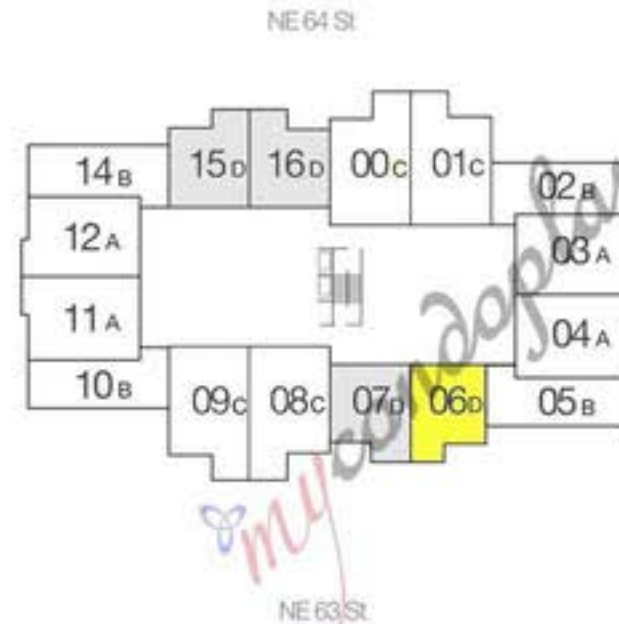

nirvana 1

your urban oasis

Upper East Side

Unit D
Line A06 Floors 2 - 5

1 Bedroom - 1 Bathroom

	sf	sm
Interior	723	67
Exterior	85	8

nirvana 5

nirvana 3

BISCAYNE BAY

Milana Condominium

nirvana 4

nirvana 2