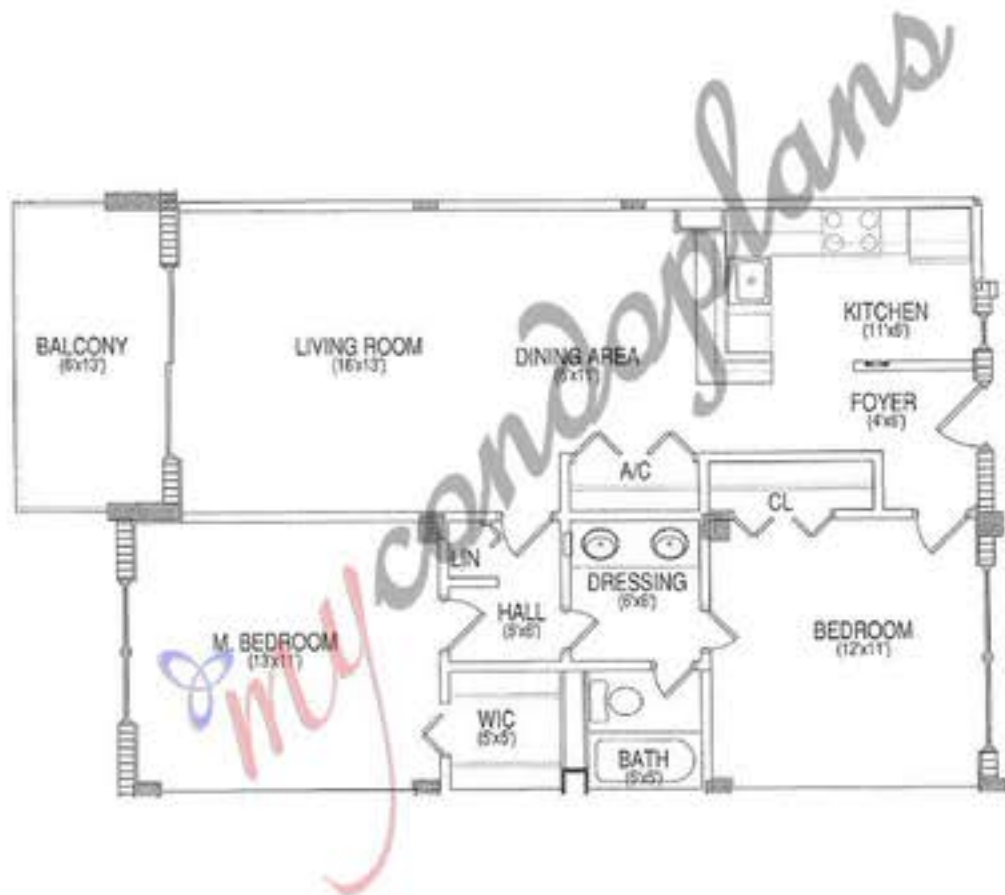

nirvana 2

your urban oasis

Upper East Side

Unit A
Line C04 Floors 1 - 5

2 Bedrooms - 1 Bathroom

| | sf | sm |
|----------|-----|----|
| Interior | 926 | 86 |
| Exterior | 85 | 8 |

nirvana 1

Milana
Condominium

nirvana 4