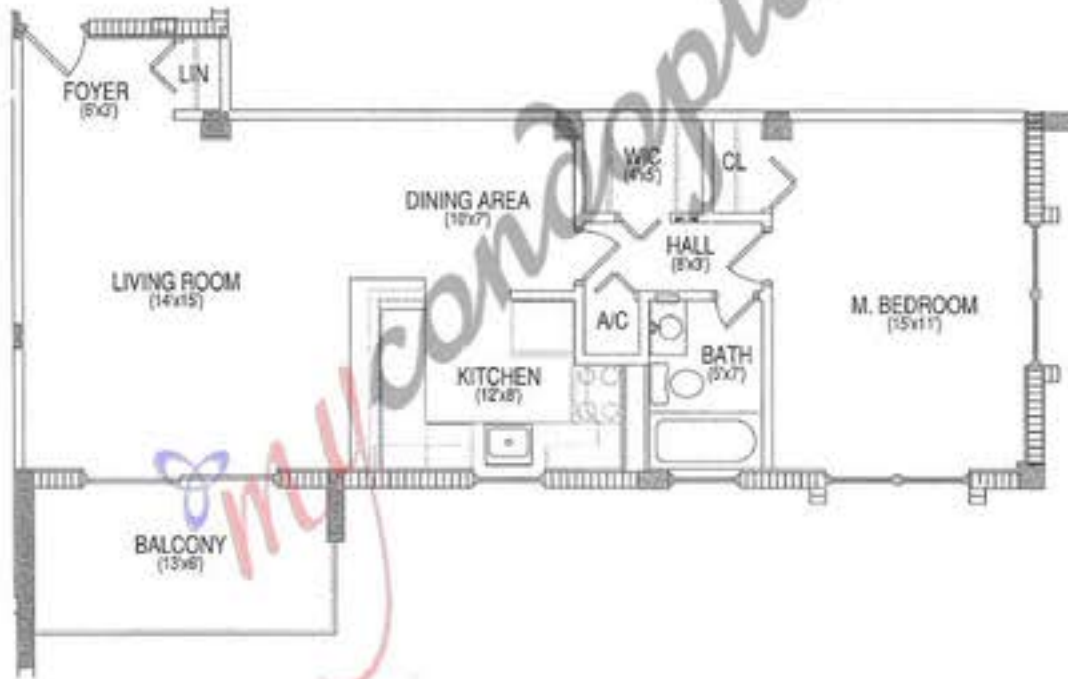

# nirvana 2

your urban oasis

Upper East Side

Unit B  
Line C14 Floors 1 - 5

1 Bedroom - 1 Bathroom

	sf	sm
Interior	741	69
Exterior	85	8

nirvana 1

Milana  
Condominium

nirvana 4

BEACH

BISCAYNE BAY