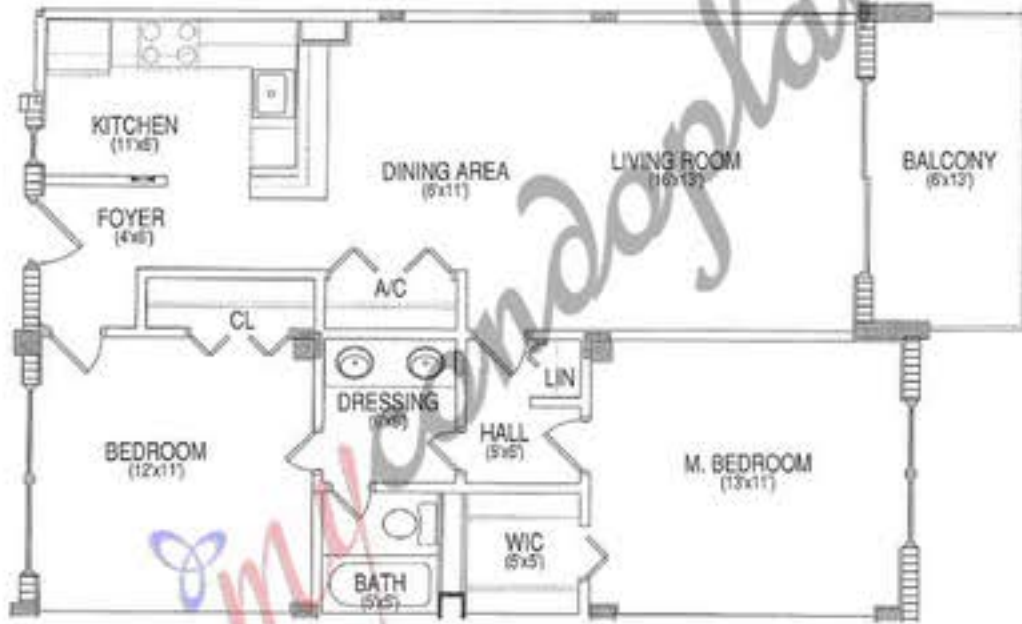

nirvana 3

your urban oasis

Upper East Side

Unit B
Line B03 Floors 1 - 5

2 Bedrooms - 1 Bathroom

	sf	sm
Interior	926	86
Exterior	85	8

nirvana 1

NE 64 St

BEACH
BISCAYNE BAY

POOL

Milana
Condominium

nirvana 4

NE 63 St

nirvana 2