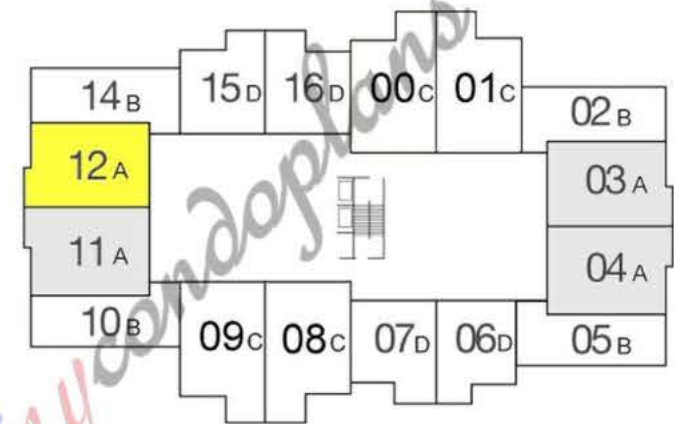

nirvana 3

your urban oasis

Upper East Side

Unit B
Line B12 Floors 1 - 5

2 Bedrooms - 1 Bathroom

	sf	sm
Interior	926	86
Exterior	85	8

nirvana 1

NE 64 St