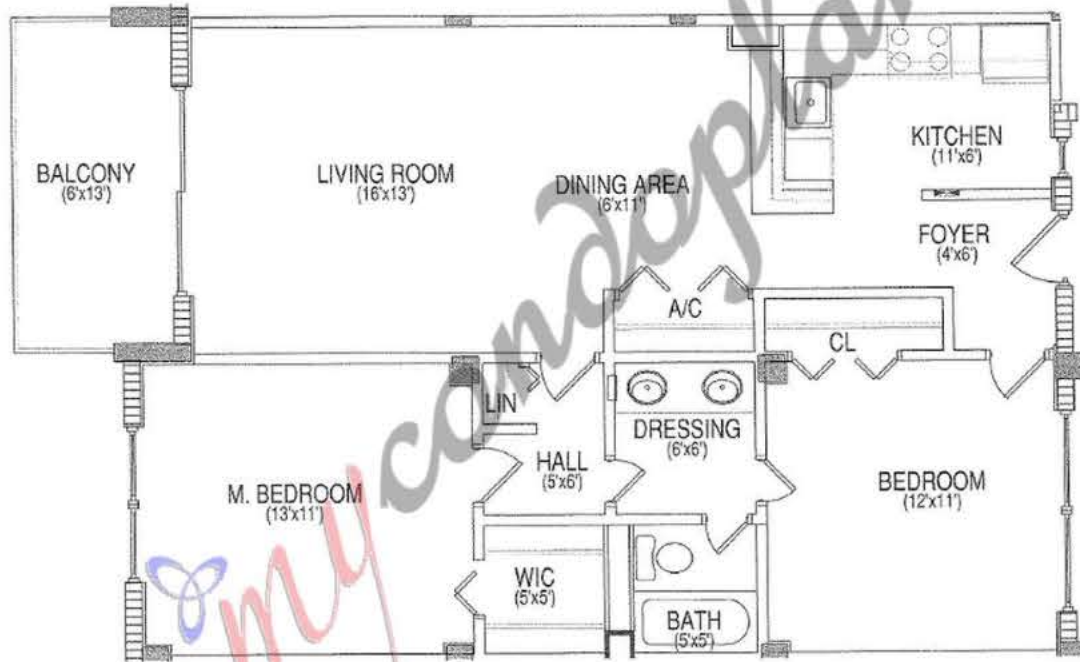

nirvana 3

your urban oasis

Upper East Side

Unit B
Line B12 Floors 1 - 5

2 Bedrooms - 1 Bathroom

	sf	sm
Interior	926	86
Exterior	85	8

nirvana 1

NE 64 St

NE 63 St

Milana
Condominium

nirvana 4

nirvana 2