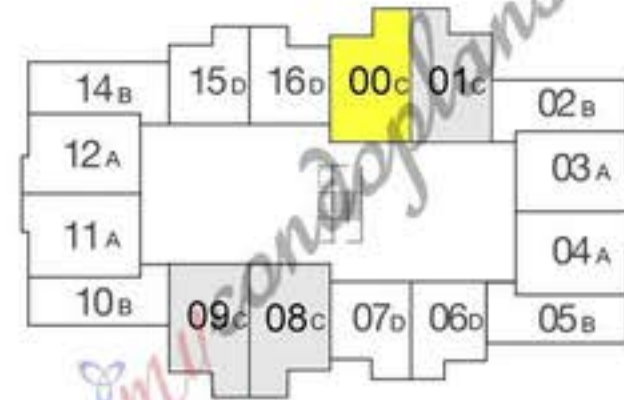

# nirvana 3

your urban oasis

Upper East Side

Unit C  
Line B00 Floors 1 - 5

2 Bedrooms - 2 Bathrooms

	sf	sm
Interior	990	92
Exterior	85	8

NE 64 St

nirvana 1