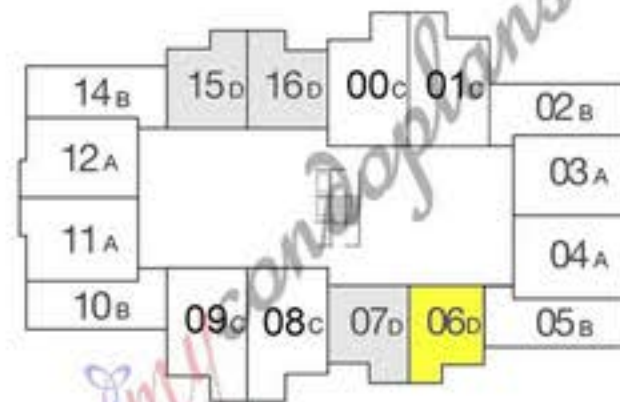

# nirvana 3

your urban oasis

Upper East Side

Unit D  
Line B06 Floors 2 - 5

1 Bedroom - 1 Bathroom

	sf	sm
Interior	723	67
Exterior	85	8

nirvana 1

NE 64 St.

BEACH  
BISCAYNE BAY

POOL

NE 63 St.

nirvana 4

Milana  
Condominium

nirvana 2