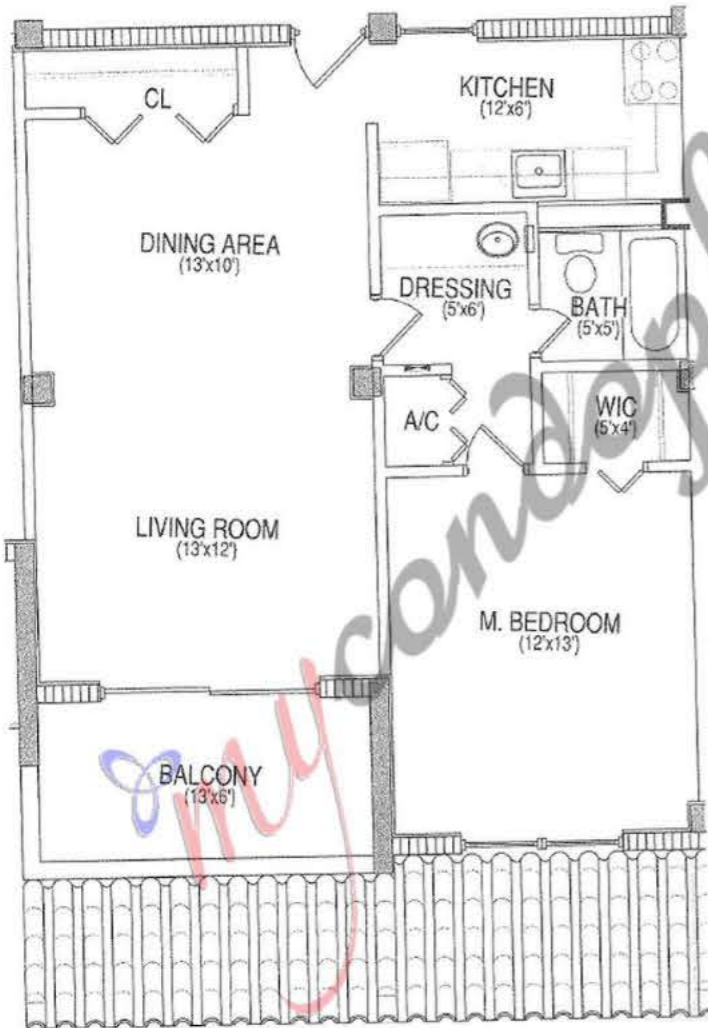

nirvana 3

your urban oasis

Upper East Side

Unit D
Line B07 Floors 1 - 5

1 Bedroom - 1 Bathroom

	sf	sm
Interior	723	67
Exterior	85	8

nirvana 1

NE 64 St

BEACH
BISCAYNE BAY

POOL

Milana
Condominium

nirvana 4

NE 63 St

nirvana 2