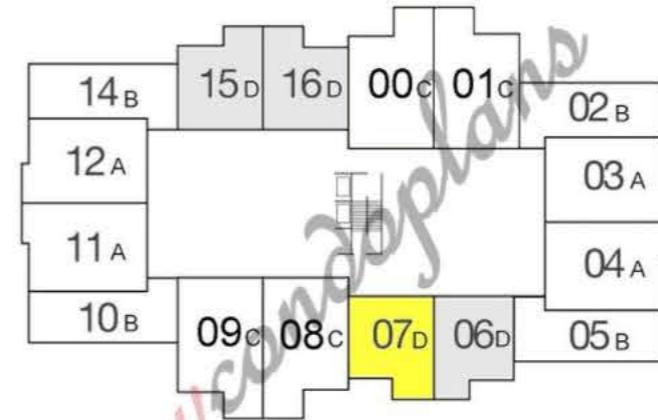

nirvana 3

your urban oasis

Upper East Side

Unit D
Line B07 Floors 1 - 5

1 Bedroom - 1 Bathroom

	sf	sm
Interior	723	67
Exterior	85	8

nirvana 1

NE 64 St

BEACH
BISCAYNE BAY

POOL

Milana
Condominium

nirvana 4

NE 63 St

nirvana 2