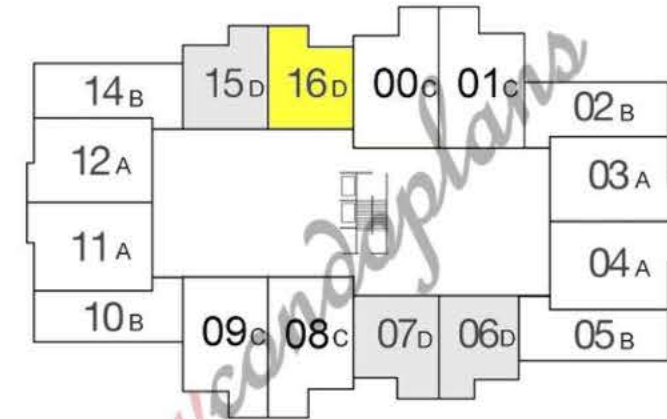

# nirvana 3

your urban oasis

Upper East Side

Unit D  
Line B16 Floors 2 - 5

1 Bedroom - 1 Bathroom

	sf	sm
Interior	723	67
Exterior	85	8

nirvana 1

NE 64 St

BEACH

BISCAYNE BAY

POOL

*Milana  
Condominium*

nirvana 4

NE 63 St

nirvana 2