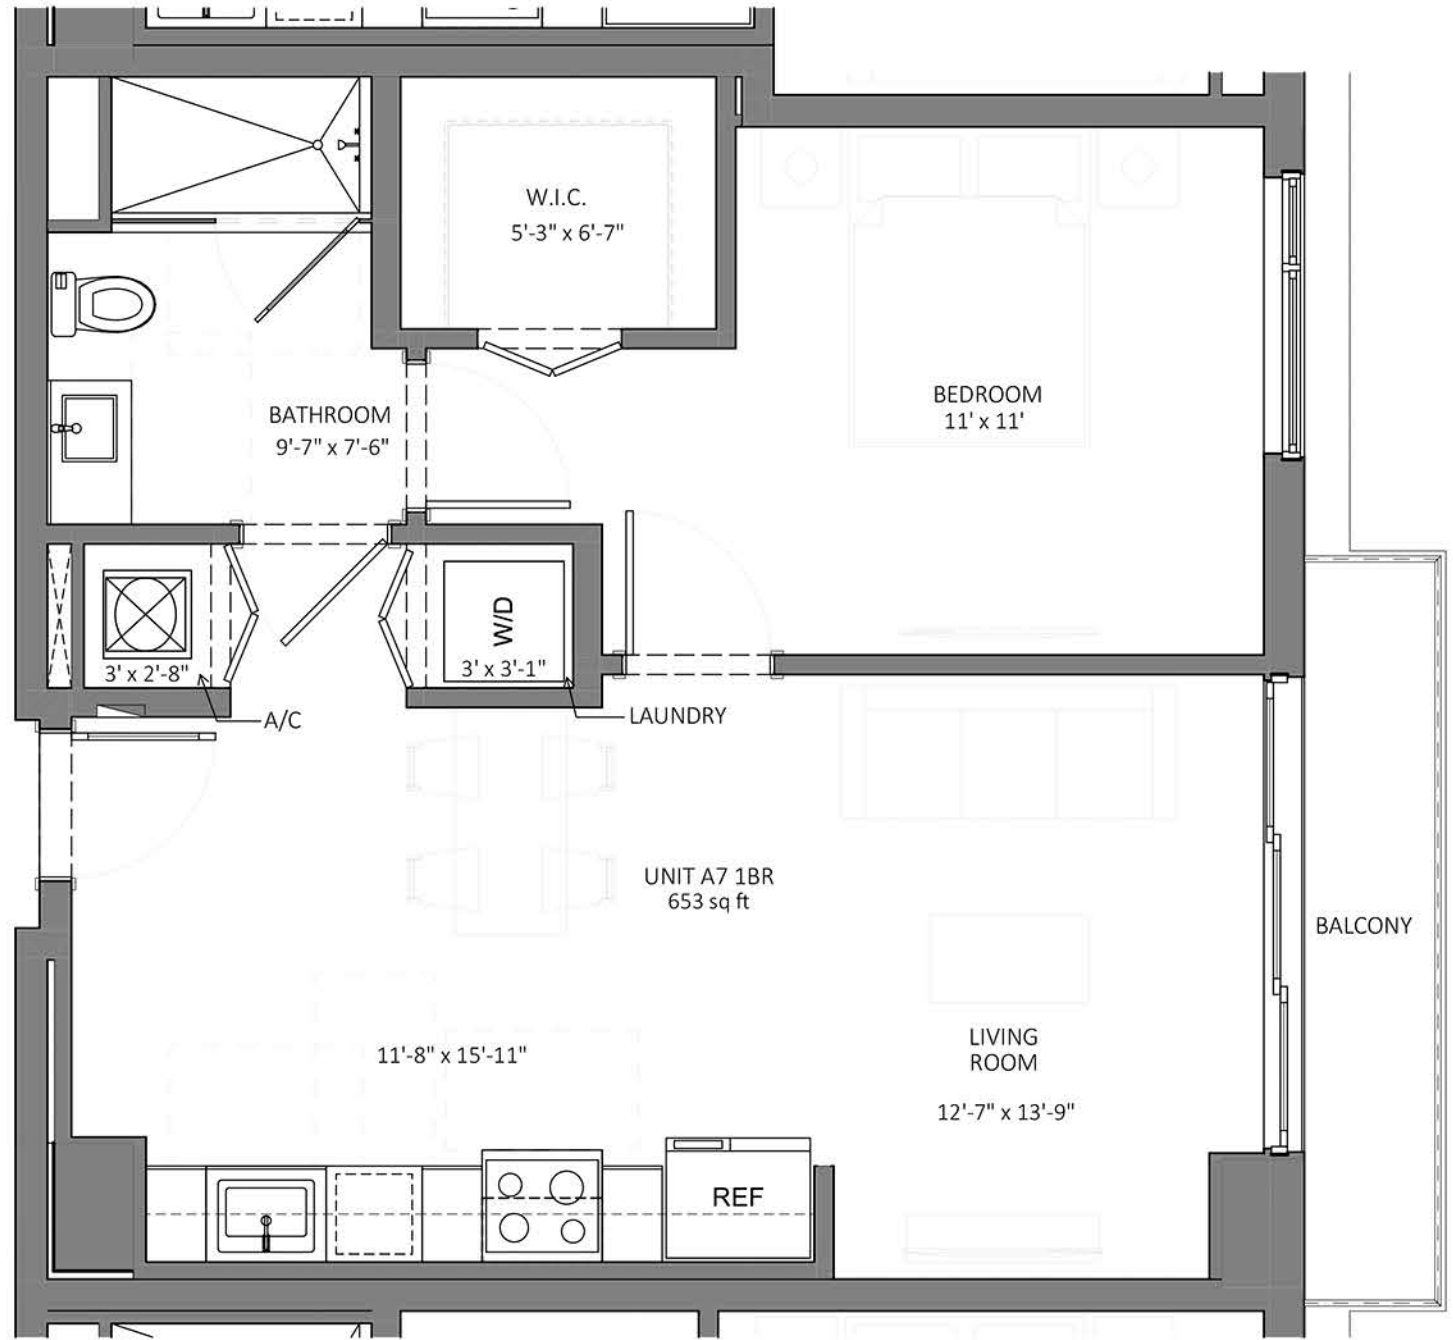

GROSS APT AREA	
	AREA
BALCONY	46.7
INTERIOR GROSS AREA	653.1
TOTAL	699.8 ft²

KEY PLAN (LEVEL 7-15)

A7

1BD UNIT A7

SCALE: 1/4" = 1'-0"