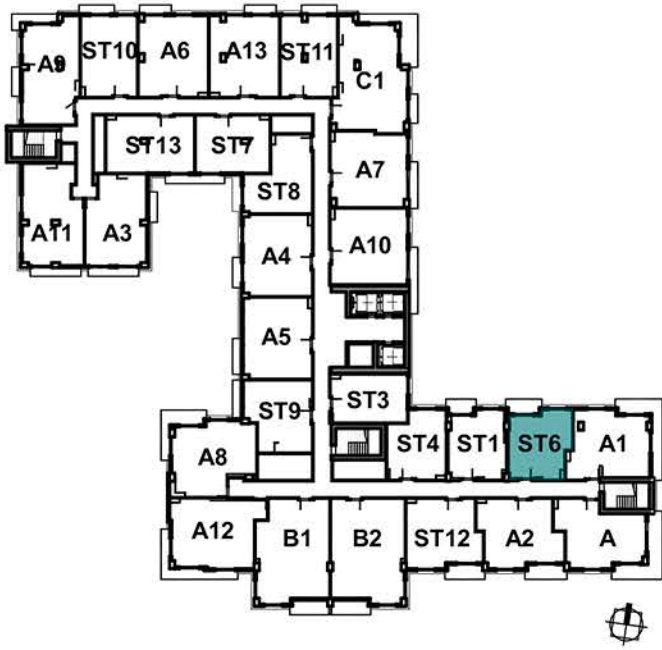

GROSS APT AREA	
	AREA
BALCONY	56.8
INTERIOR GROSS AREA	489.1
TOTAL	545.9 ft²

KEY PLAN (LEVEL 7-15)

ST6 **STUDIO UNIT ST6**
SCALE: 1/4" = 1'-0"