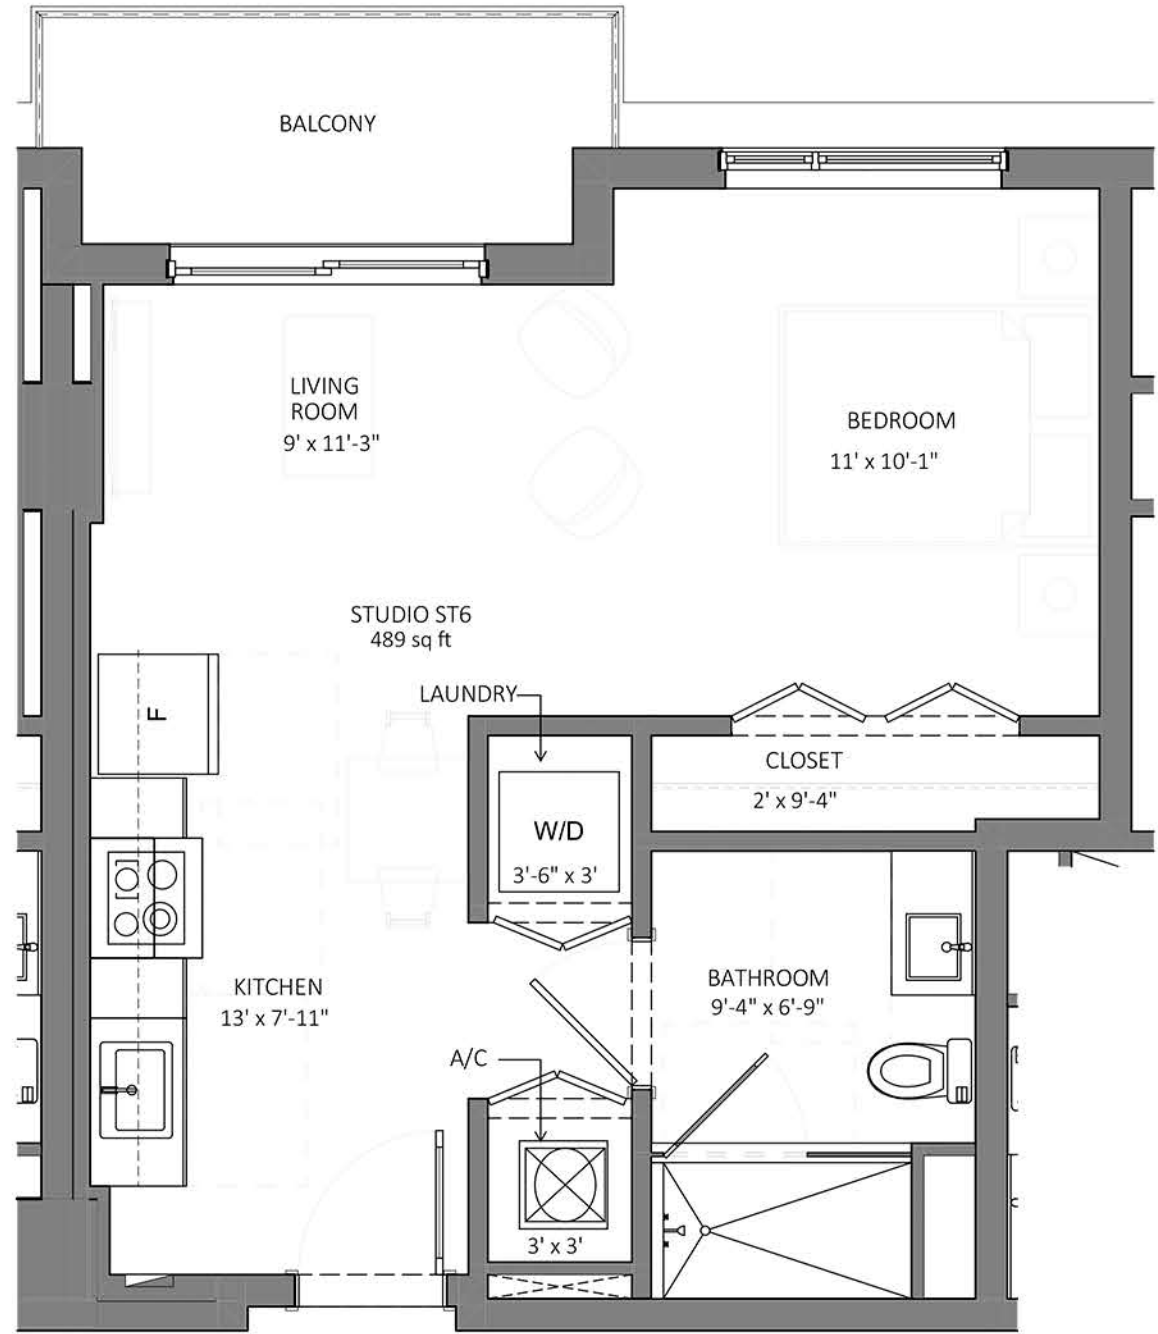

GROSS APT AREA	
	AREA
BALCONY	56.8
INTERIOR GROSS AREA	489.1
TOTAL	545.9 ft²

KEY PLAN (LEVEL 7-15)

ST6 **STUDIO UNIT ST6**
SCALE: 1/4" = 1'-0"