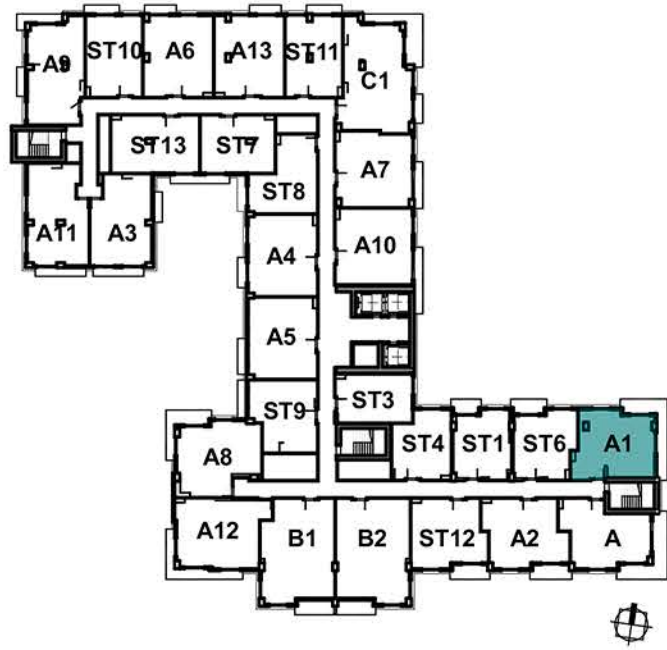

GROSS APT AREA	
	AREA
BALCONY	157.3
INTERIOR GROSS AREA	620.9
TOTAL	778.2 ft²

KEY PLAN (LEVEL 7-15)

A1

1BD UNIT A1

SCALE: 1/4" = 1'-0"