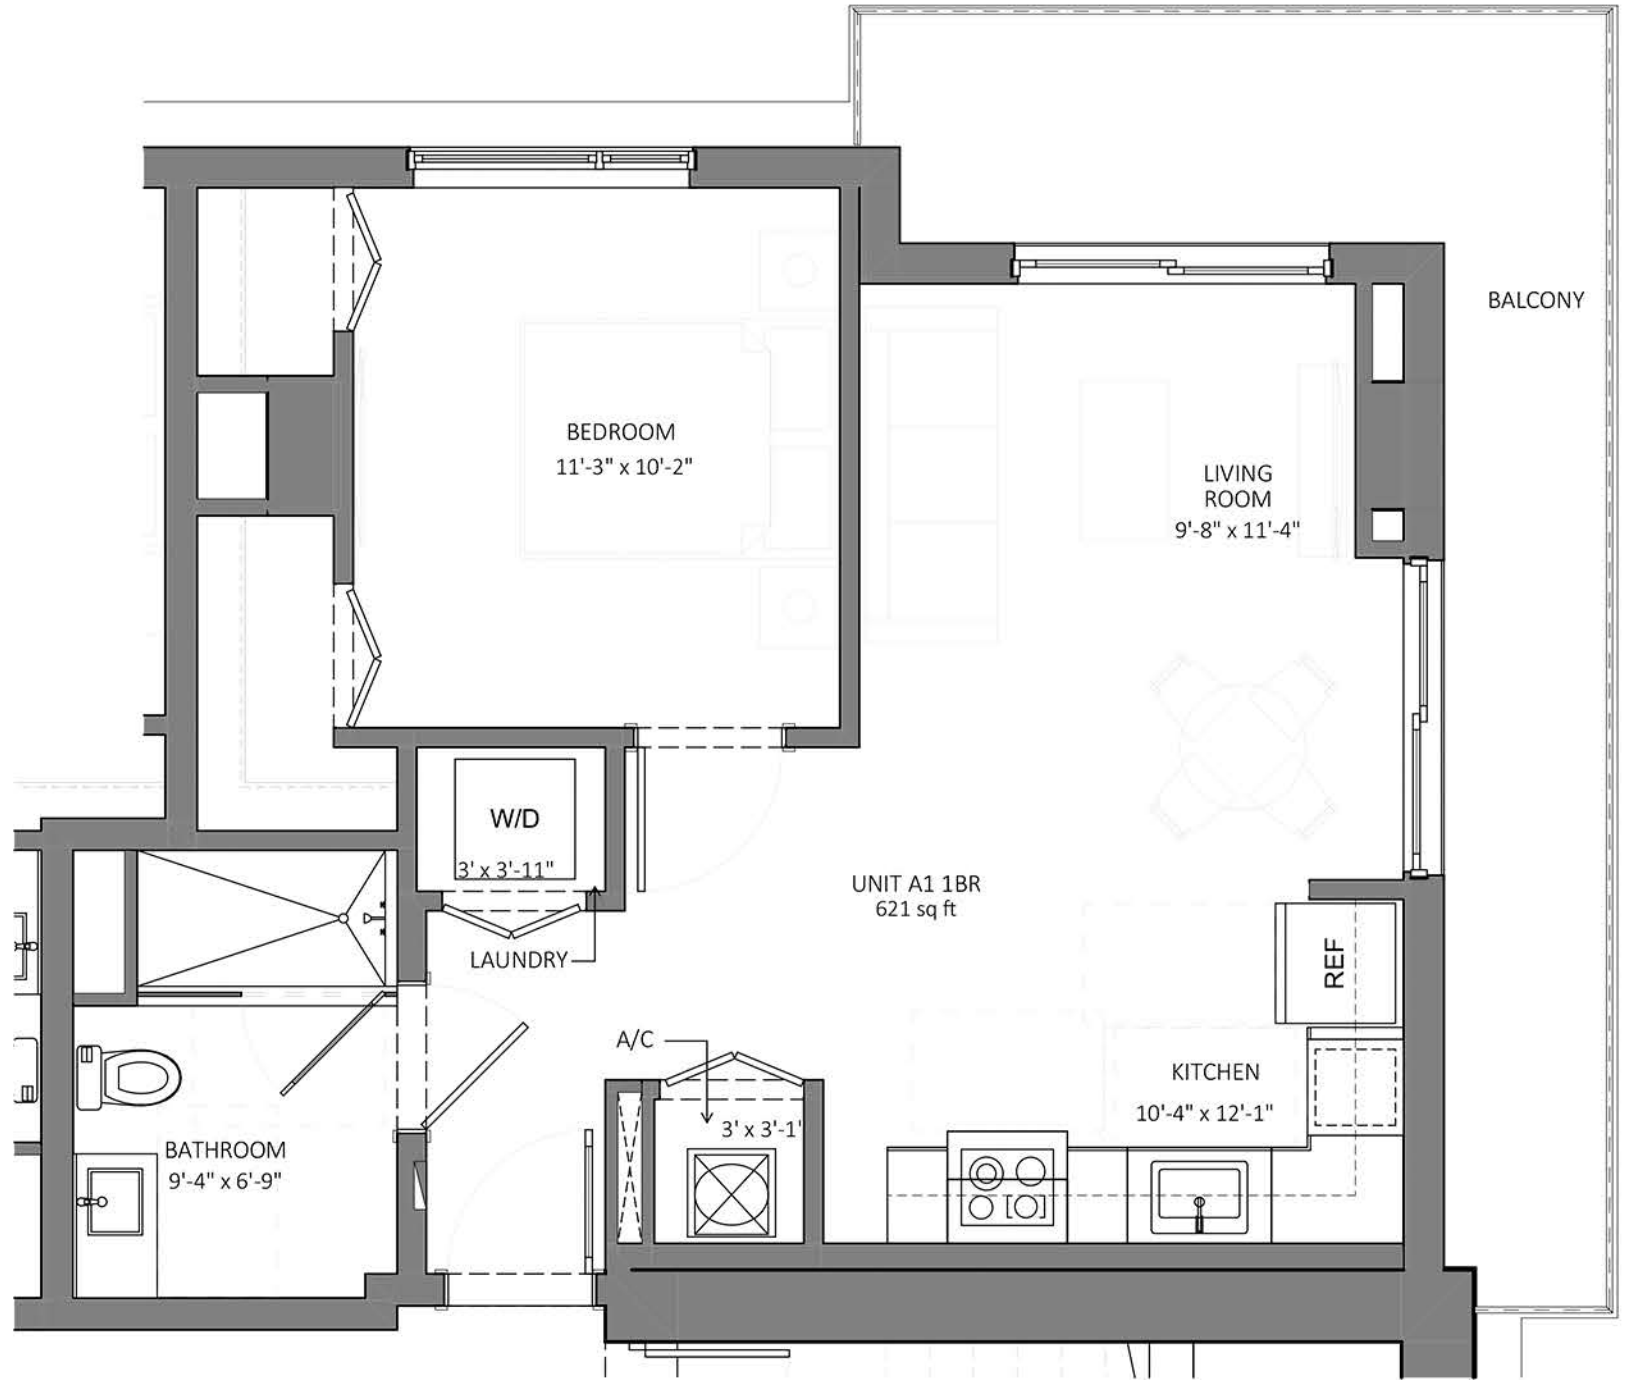

GROSS APT AREA	
	AREA
BALCONY	157.3
INTERIOR GROSS AREA	620.9
TOTAL	778.2 ft²

KEY PLAN (LEVEL 7-15)

A1

1BD UNIT A1

SCALE: 1/4" = 1'-0"