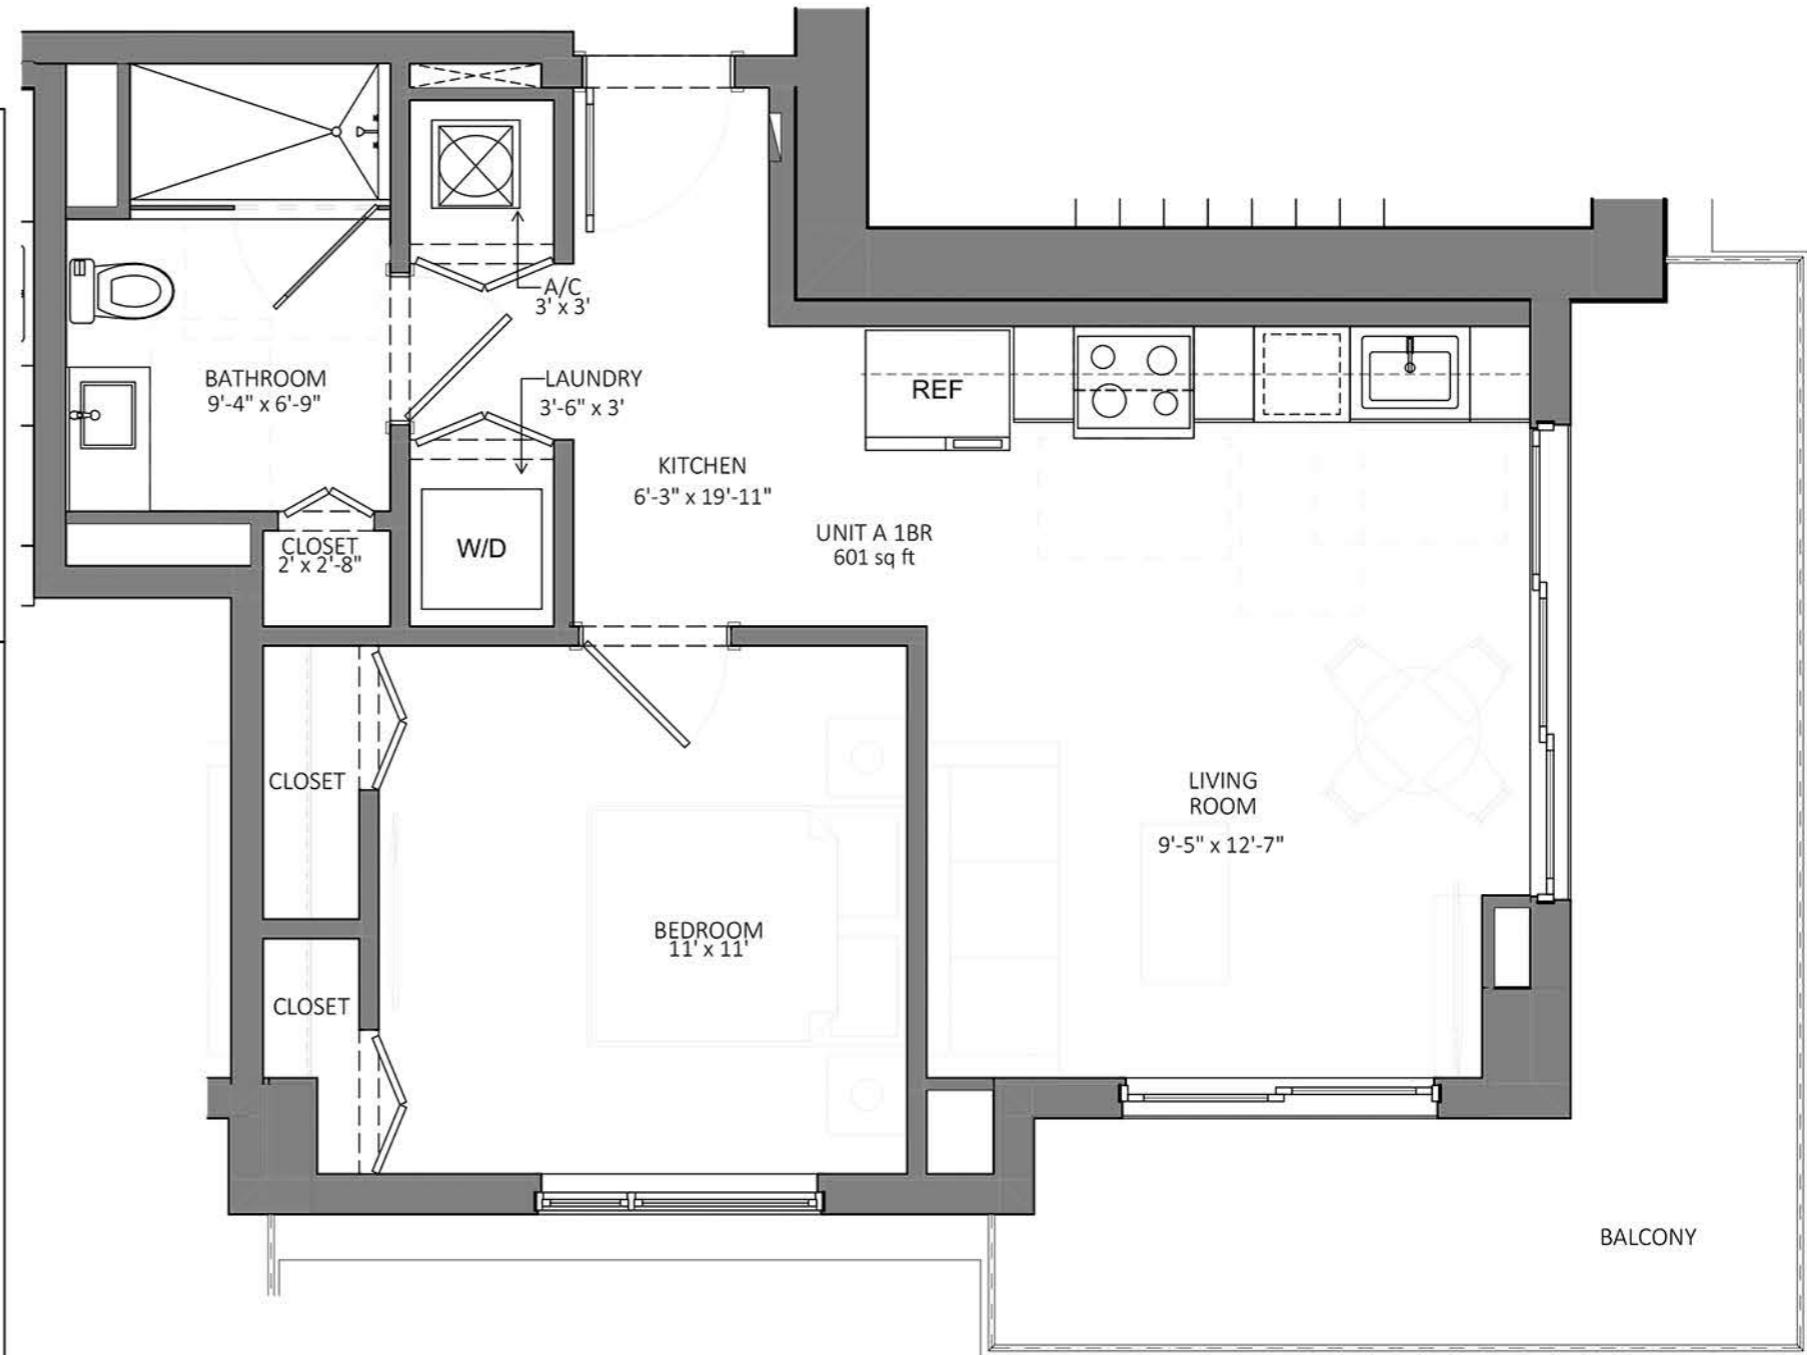

GROSS APT AREA	
	AREA
BALCONY	170.2
INTERIOR GROSS AREA	600.6
TOTAL	770.8 ft²

KEY PLAN (LEVEL 7-15)

A 1BD UNIT A
SCALE: 1/4" = 1'-0"