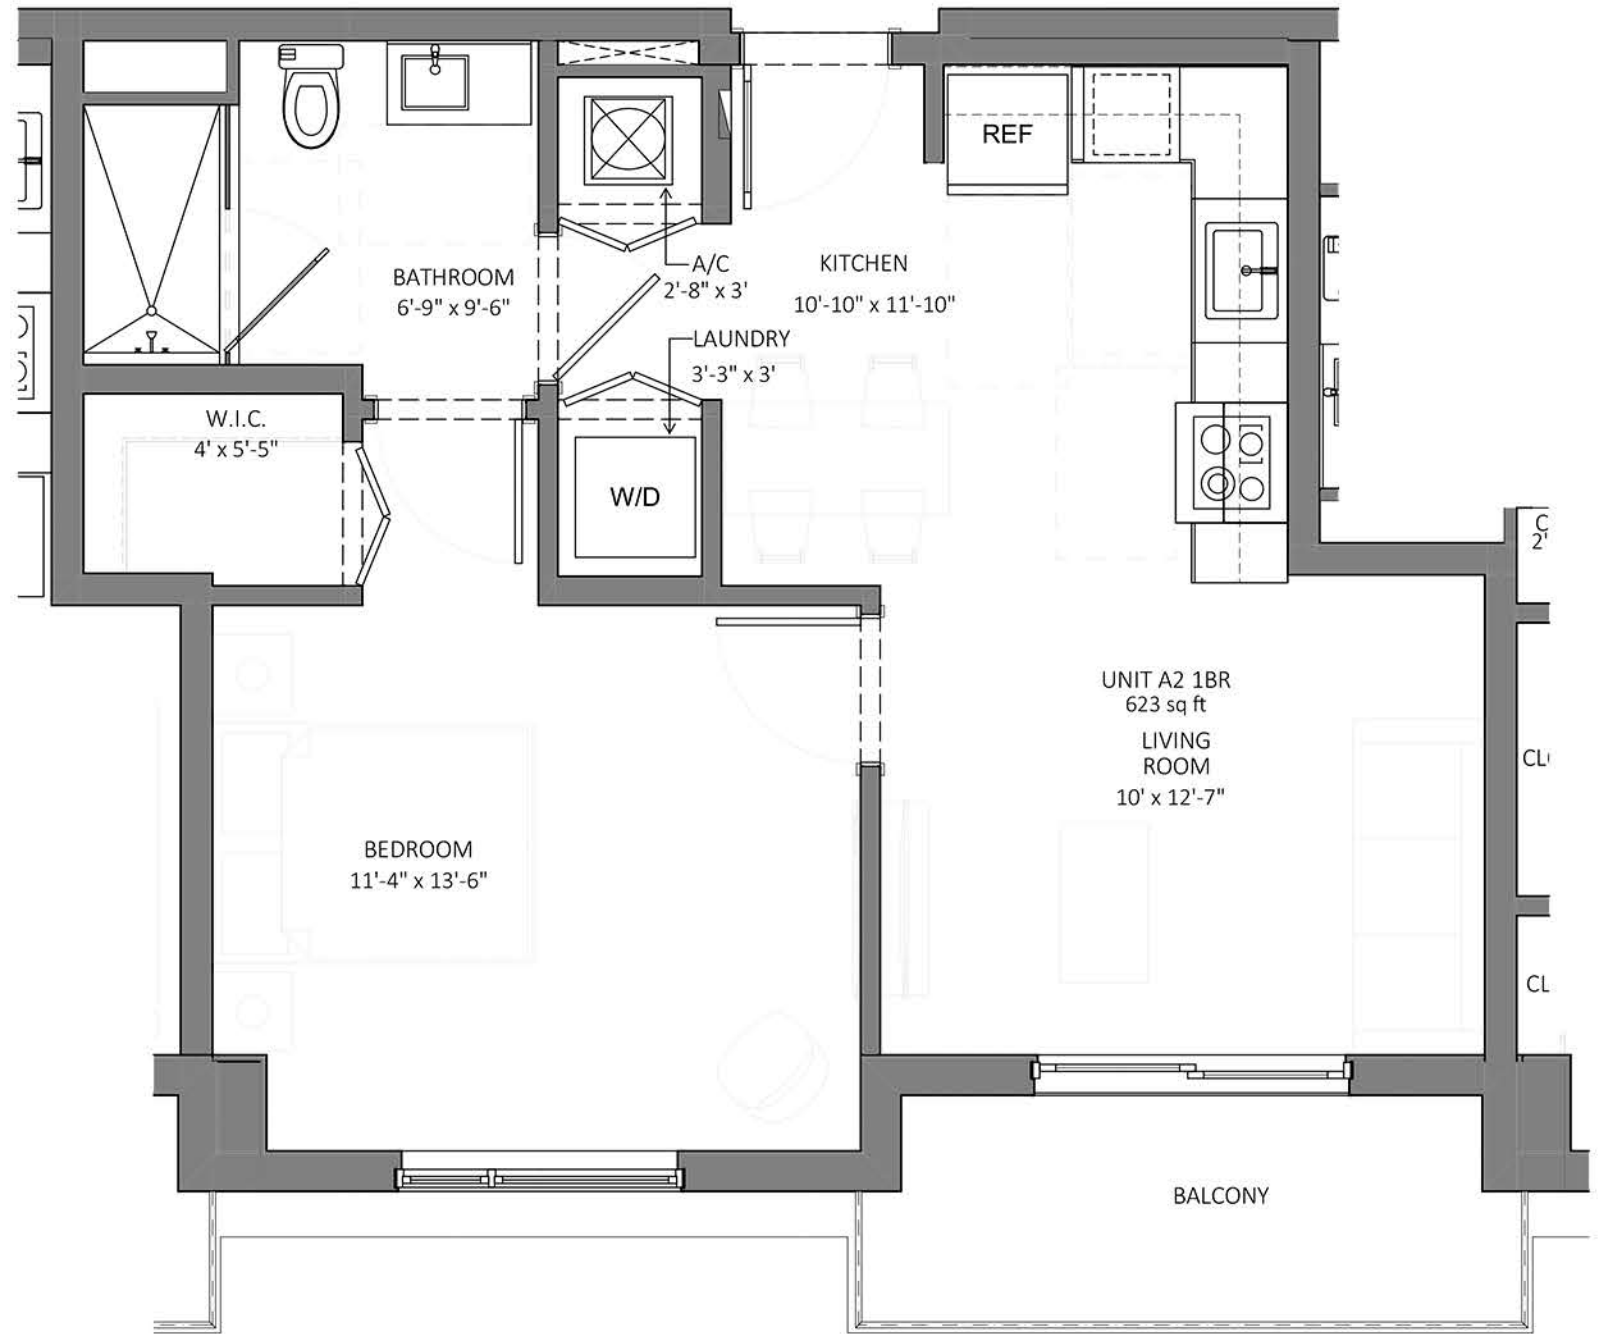

GROSS APT AREA	
	AREA
BALCONY	66.3
INTERIOR GROSS AREA	622.5
TOTAL	688.8 ft²

KEY PLAN (LEVEL 7-15)

A2 1BD UNIT A2
SCALE: 1/4" = 1'-0"