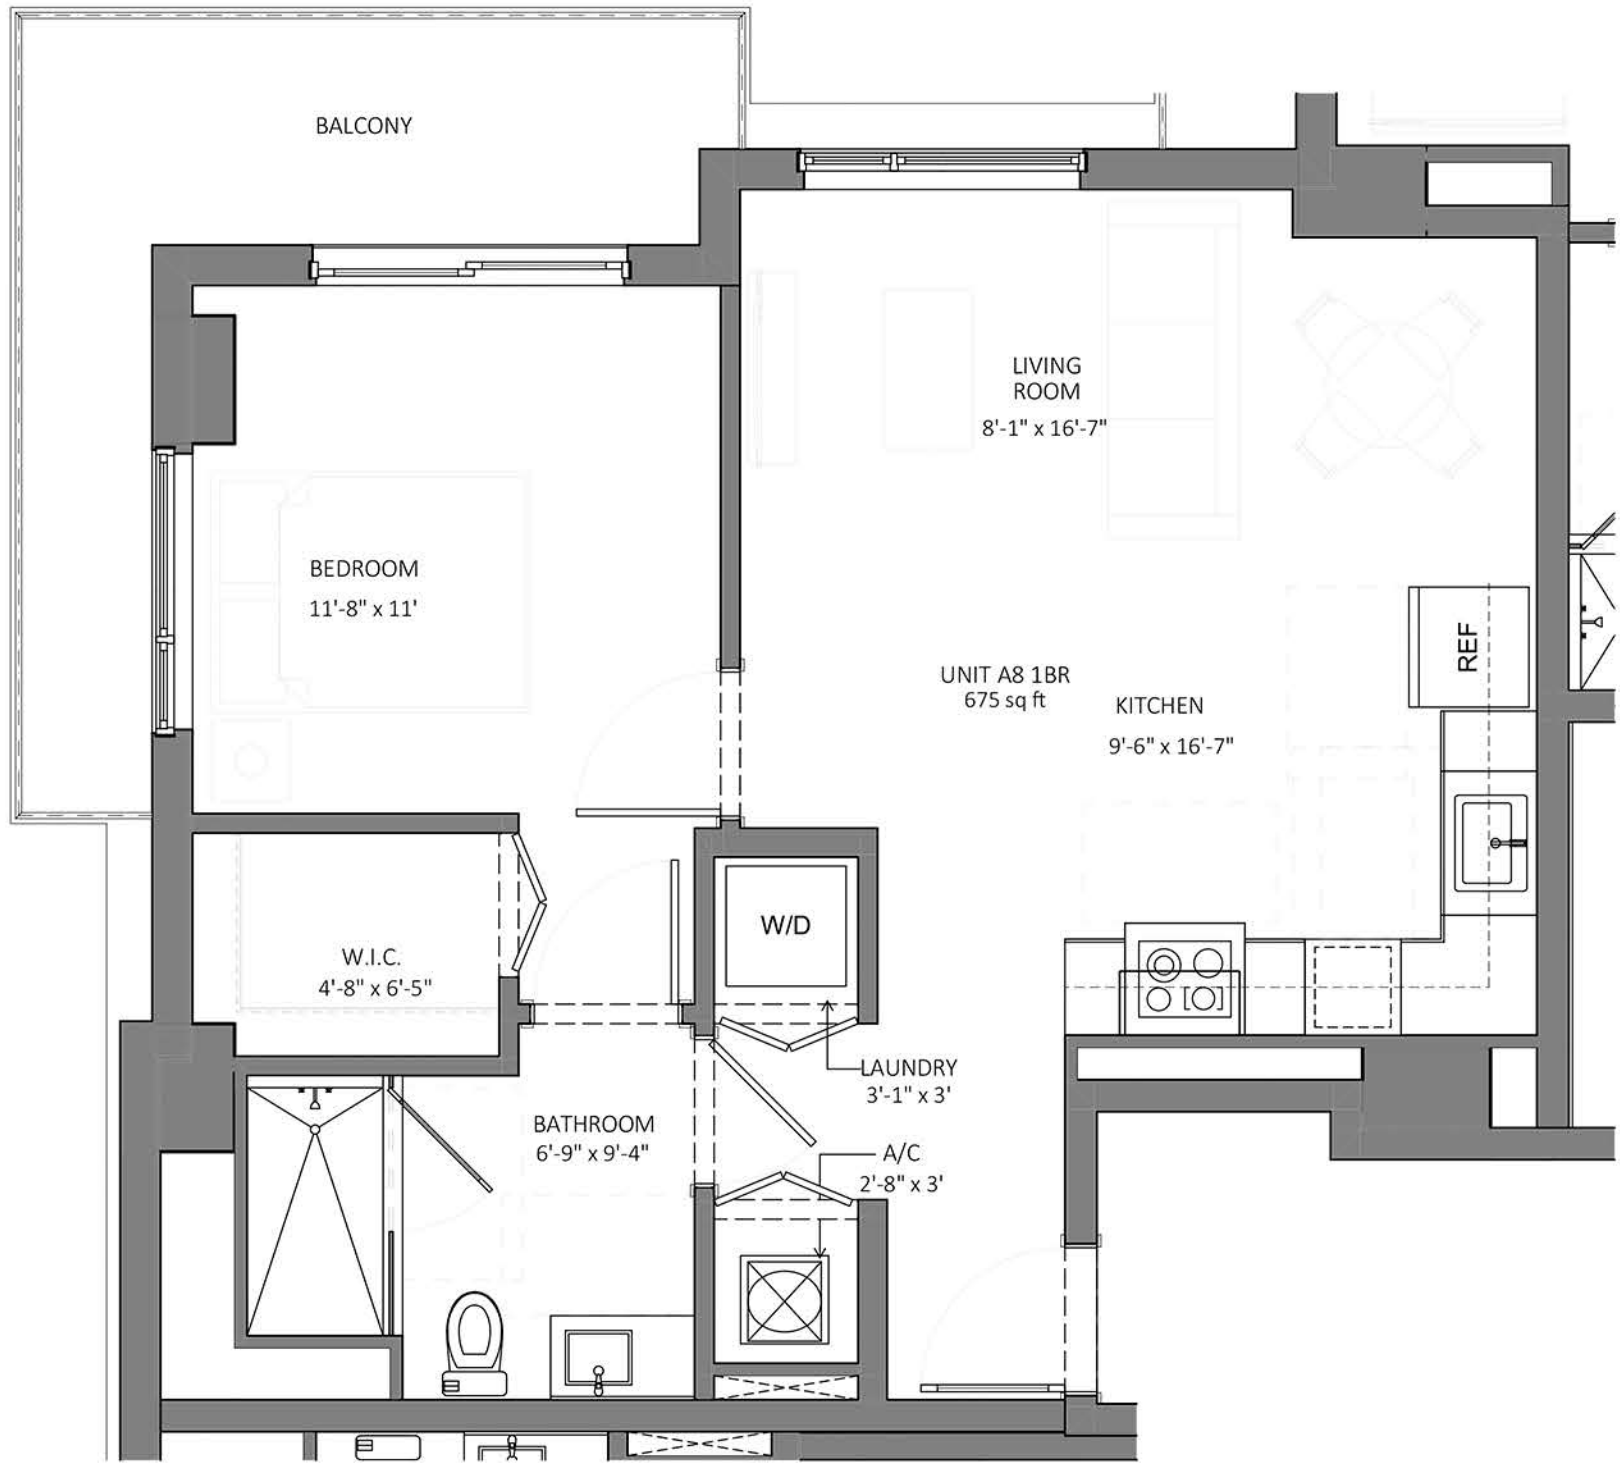

GROSS APT AREA	
	AREA
BALCONY	109.7
INTERIOR GROSS AREA	674.8
TOTAL	784.5 ft²

KEY PLAN (LEVEL 7-15)

A8 1BD UNIT A8
SCALE: 1/4" = 1'-0"