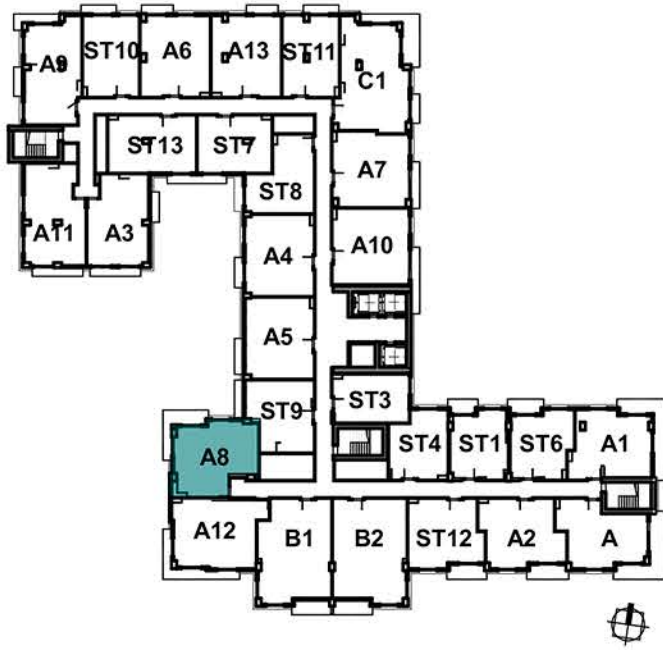

GROSS APT AREA	
	AREA
BALCONY	109.7
INTERIOR GROSS AREA	674.8
TOTAL	784.5 ft²

KEY PLAN (LEVEL 7-15)

A8 1BD UNIT A8
SCALE: 1/4" = 1'-0"