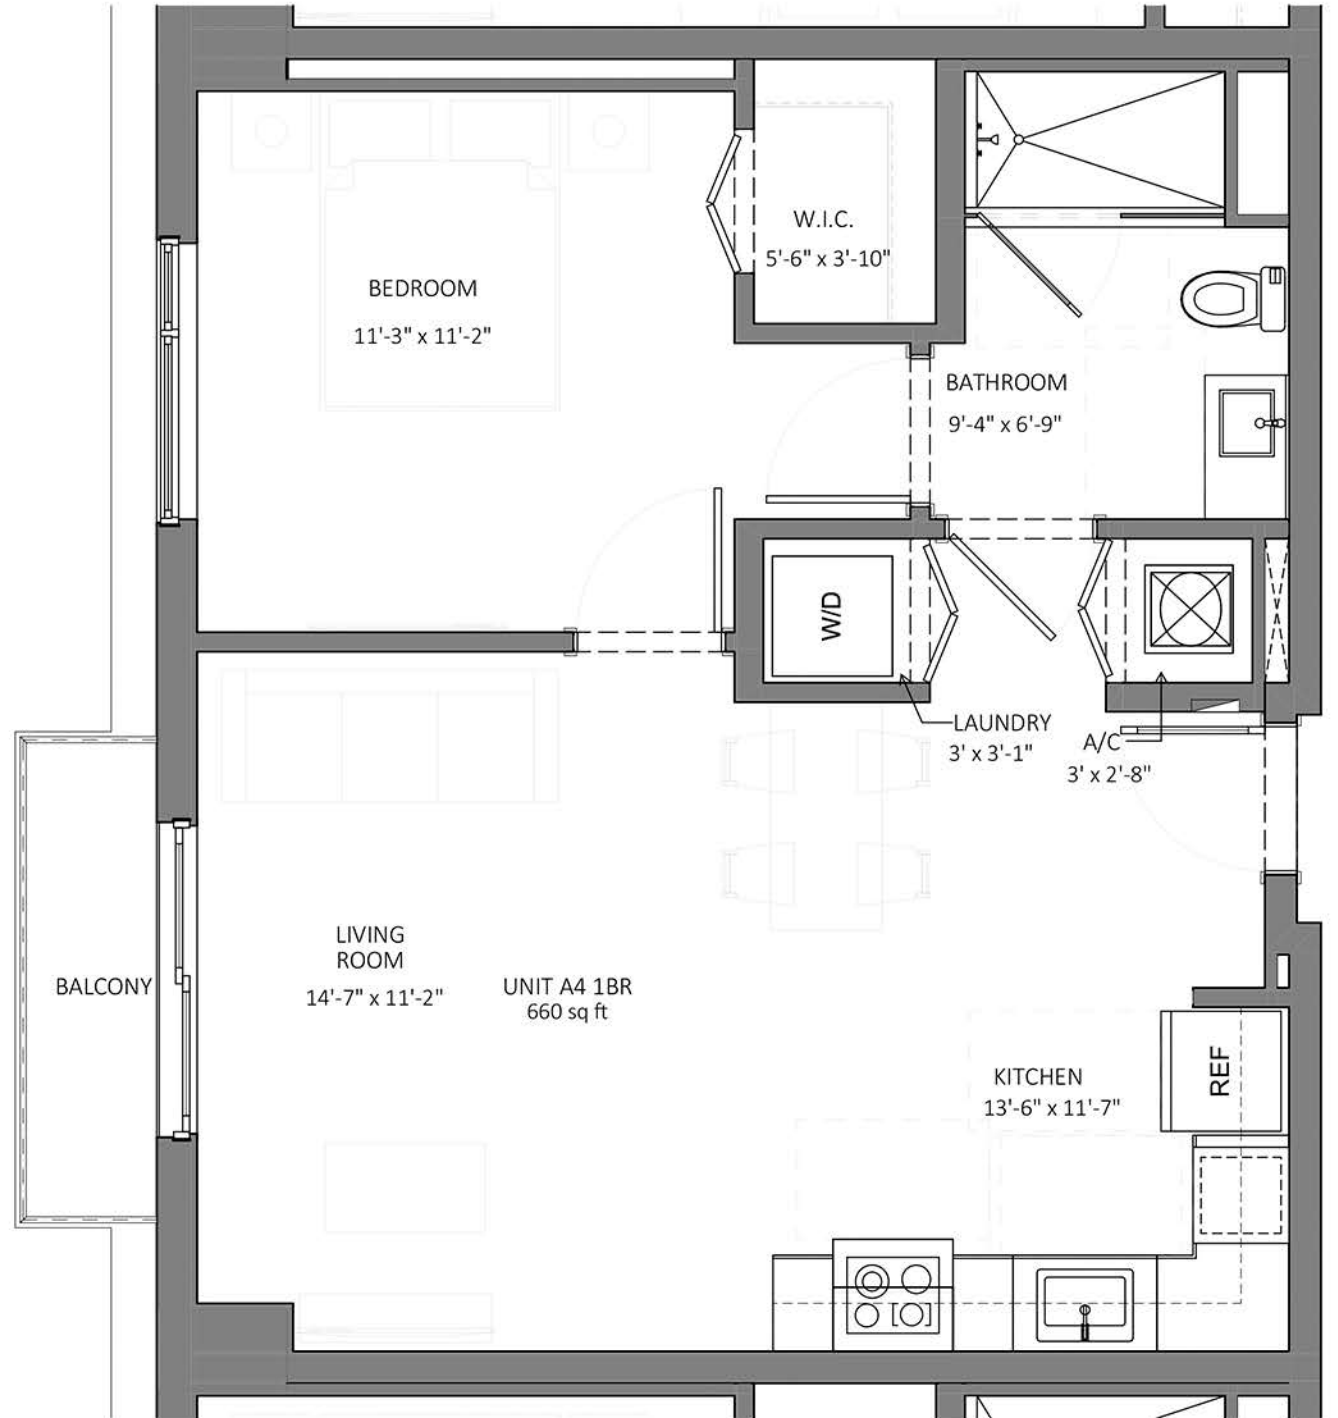

GROSS APT AREA	
	AREA
BALCONY	30.5
INTERIOR GROSS AREA	660.0
TOTAL	690.5 ft²

KEY PLAN (LEVEL 7-15)

A4

1BD UNIT A4

SCALE: 1/4" = 1'-0"