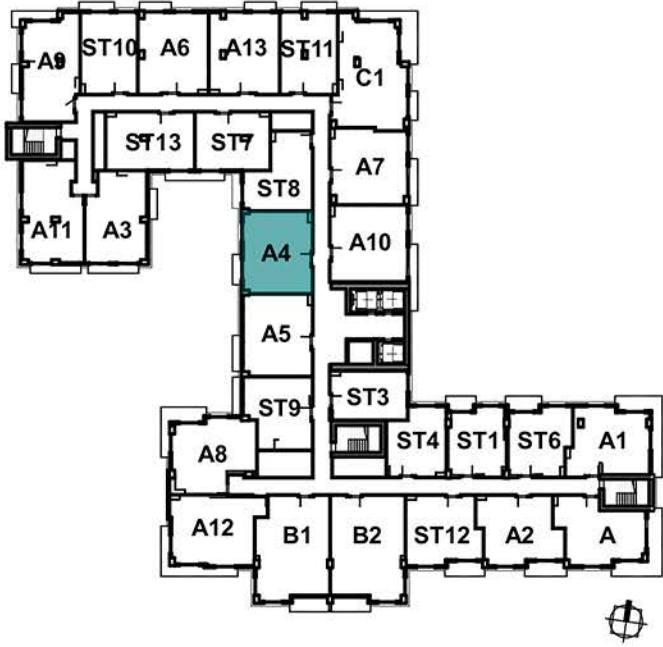

GROSS APT AREA	
	AREA
BALCONY	30.5
INTERIOR GROSS AREA	660.0
TOTAL	690.5 ft²

KEY PLAN (LEVEL 7-15)

A4

1BD UNIT A4

SCALE: 1/4" = 1'-0"