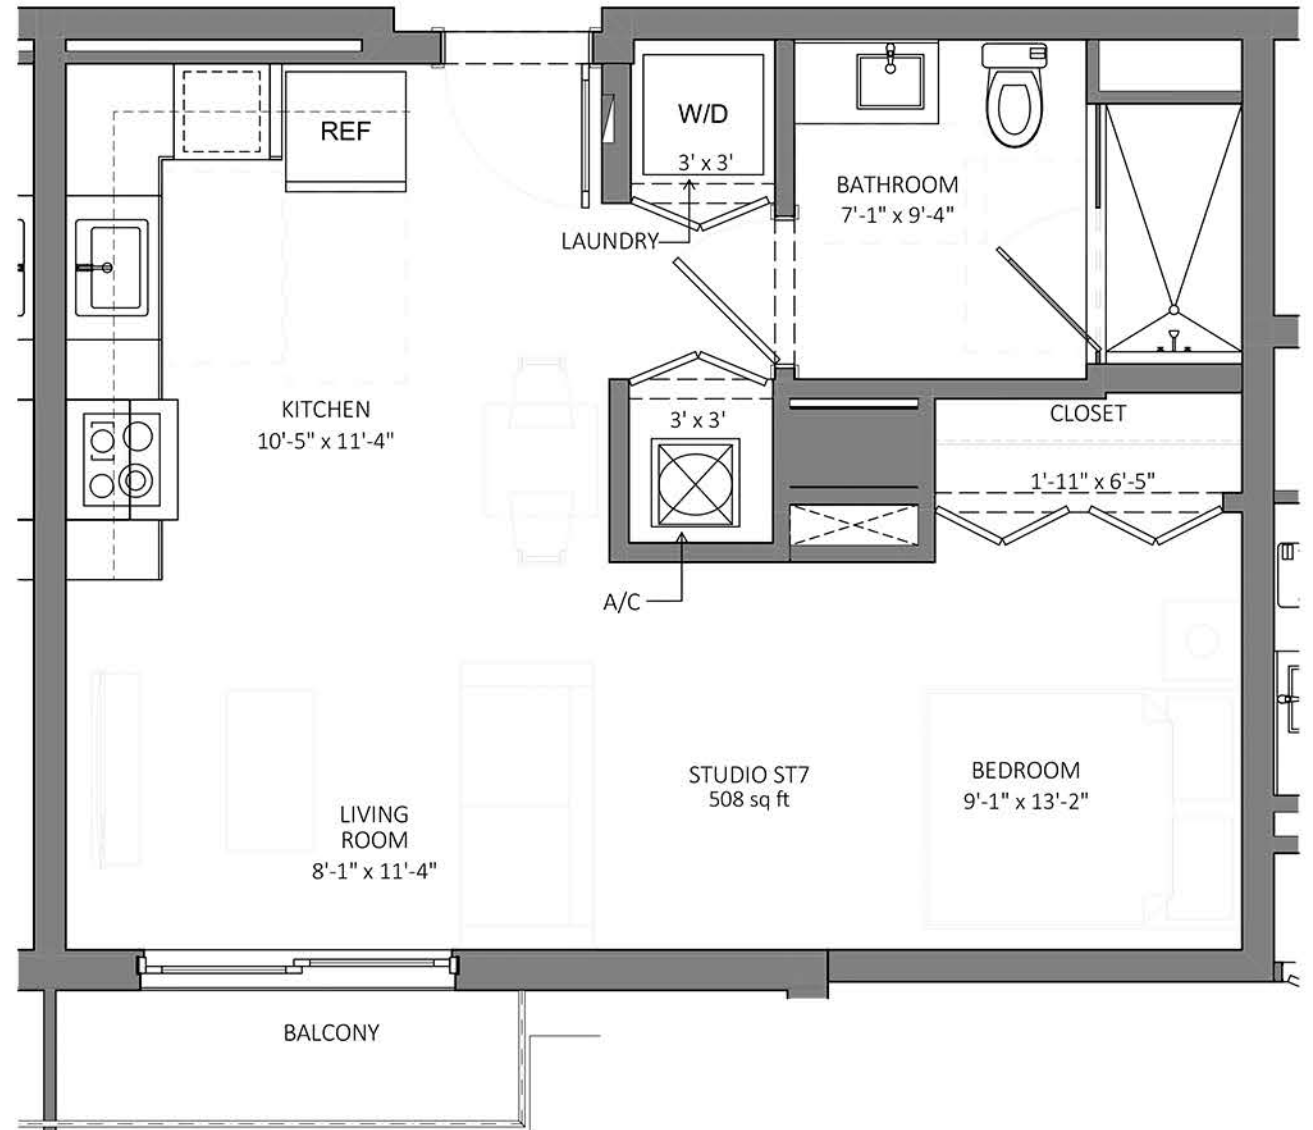

GROSS APT AREA	
	AREA
BALCONY	29.1
INTERIOR GROSS AREA	507.5
TOTAL	536.6 ft²

KEY PLAN (LEVEL 7-15)

ST7

STUDIO UNIT ST7

SCALE: 1/4" = 1'-0"