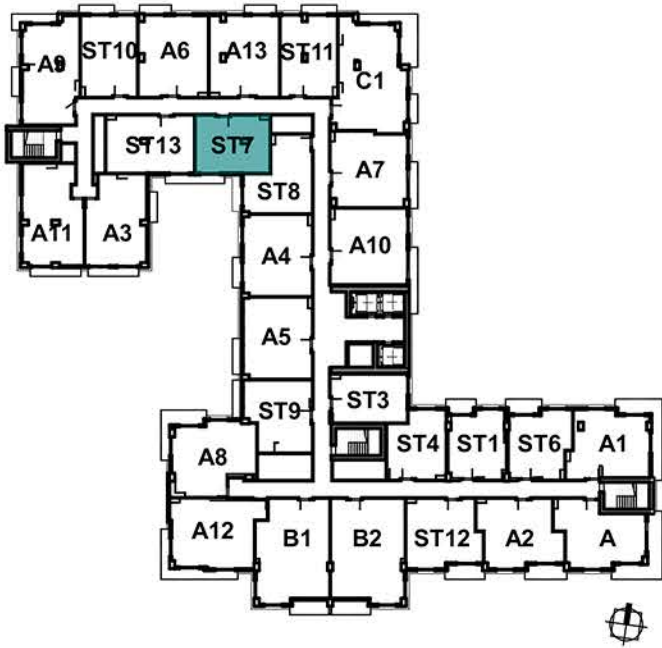

GROSS APT AREA	
	AREA
BALCONY	29.1
INTERIOR GROSS AREA	507.5
TOTAL	536.6 ft²

KEY PLAN (LEVEL 7-15)

ST7

STUDIO UNIT ST7

SCALE: 1/4" = 1'-0"