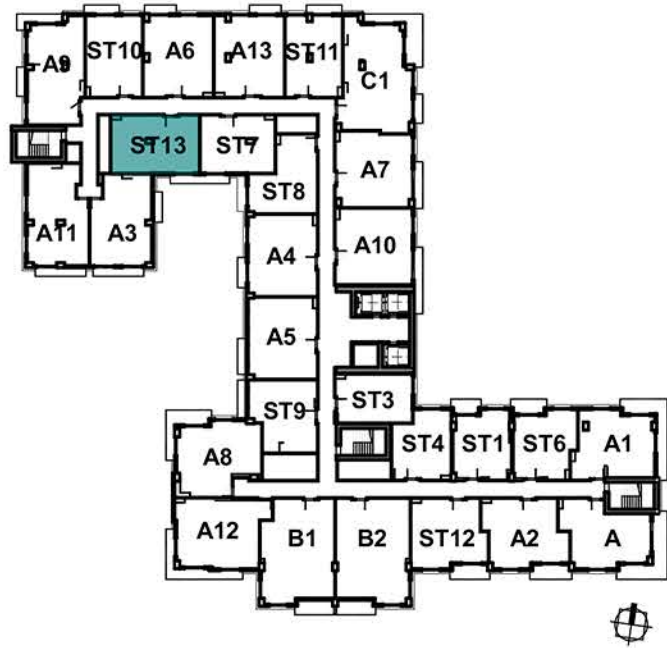

GROSS APT AREA	
	AREA
BALCONY	29.1
INTERIOR GROSS AREA	599.8
TOTAL	628.9 ft²

KEY PLAN (LEVEL 7-15)

ST13 **STUDIO UNIT ST13**
SCALE: 1/4" = 1'-0"