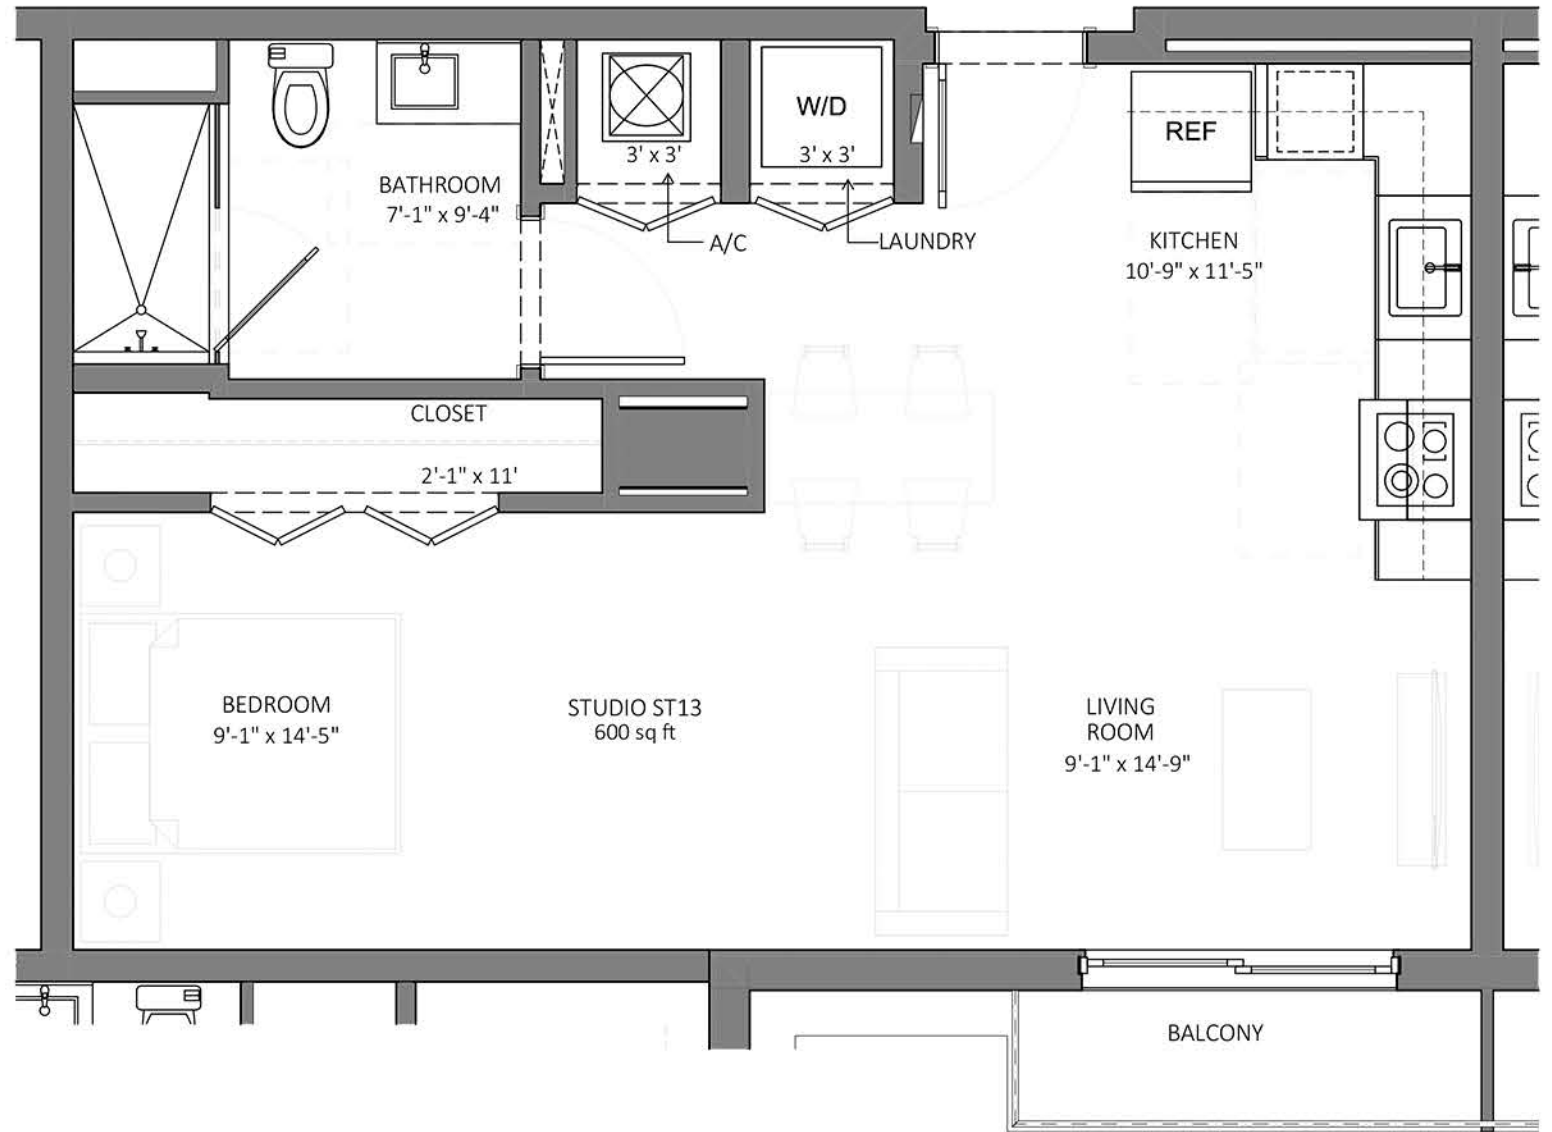

GROSS APT AREA	
	AREA
BALCONY	29.1
INTERIOR GROSS AREA	599.8
TOTAL	628.9 ft²

KEY PLAN (LEVEL 7-15)

ST13 **STUDIO UNIT ST13**
SCALE: 1/4" = 1'-0"