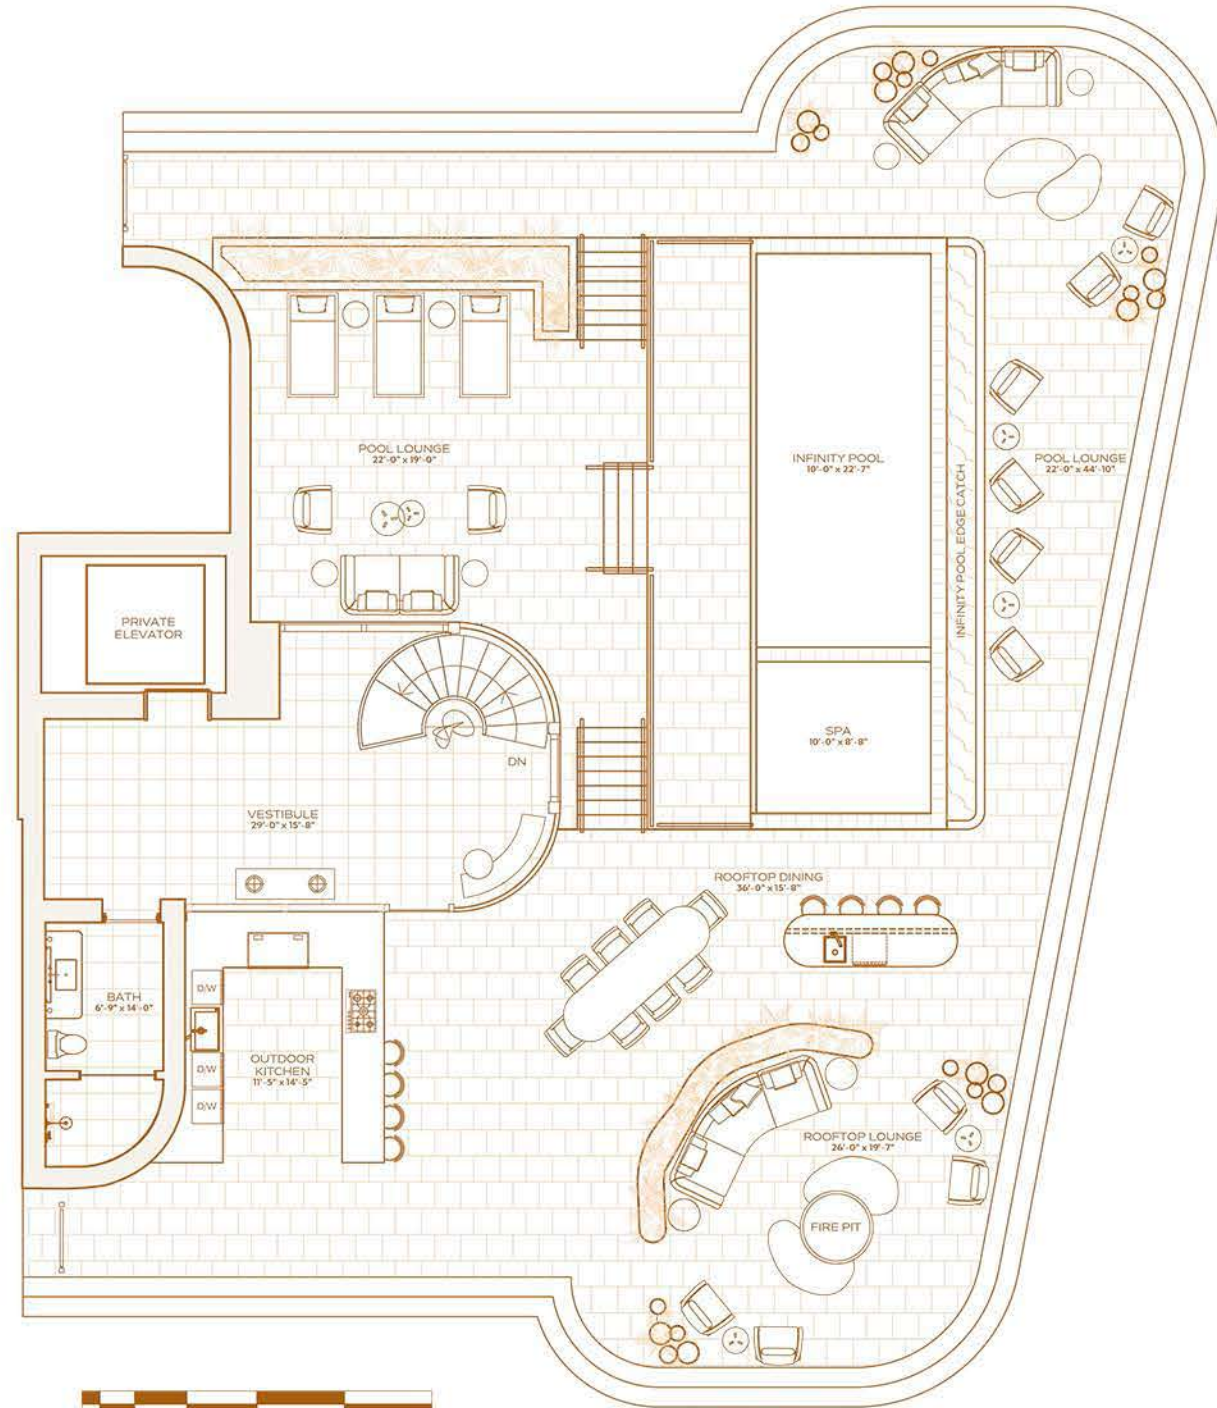

THE RITZ-CARLTON RESIDENCES
SOUTH BEACH

PENTHOUSE A LEVEL 19 ROOFTOP

SEVEN BEDROOMS
EIGHT BATHROOMS
TWO POWDER ROOMS

INTERIOR
8,104 SQ. FT. / 753 SQ. M

EXTERIOR
1,482 SQ. FT. / 138 SQ. M

TOTAL
9,586 SQ. FT. / 891 SQ. M