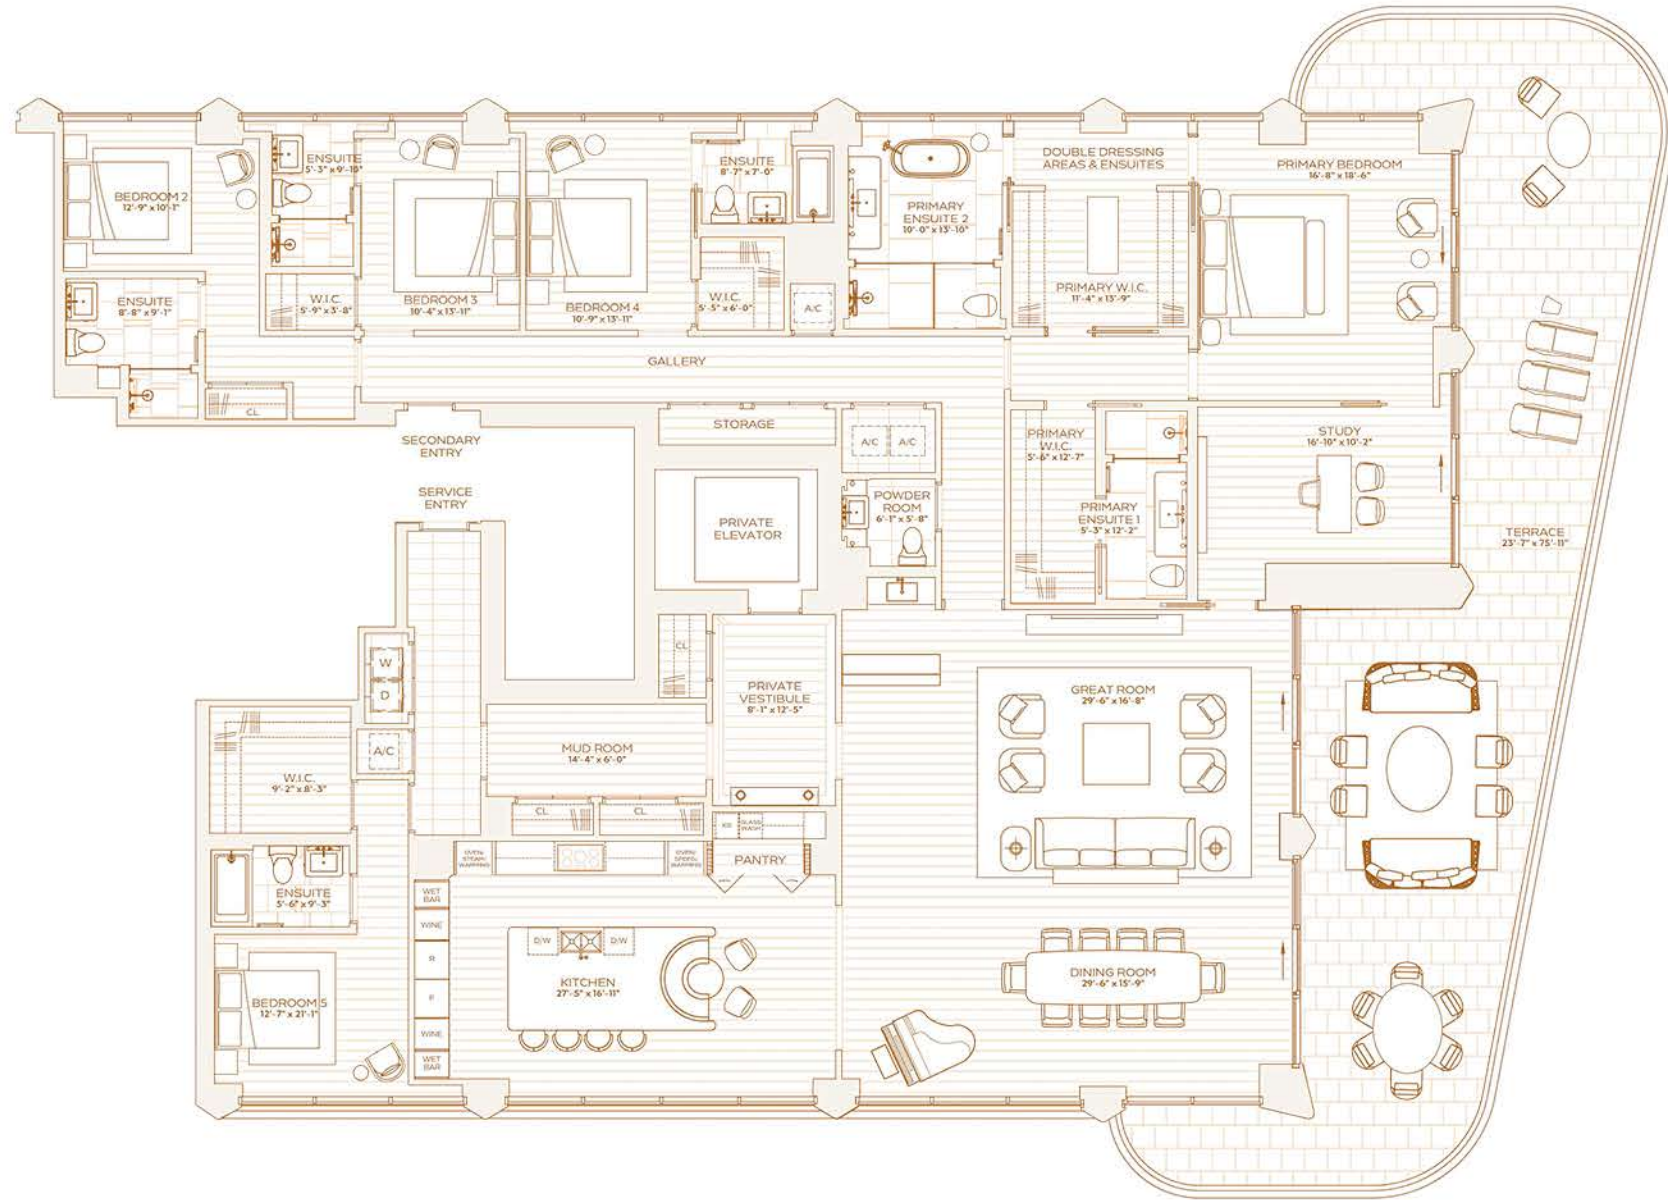

RESIDENCE A LEVEL 14-16

FIVE BEDROOMS
STUDY
SIX BATHROOMS
POWDER ROOM

INTERIOR
4,520 SQ. FT / 420 SQ. M

EXTERIOR
1,040 SQ. FT / 97 SQ. M

TOTAL
5,560 SQ. FT / 517 SQ. M

OCEAN