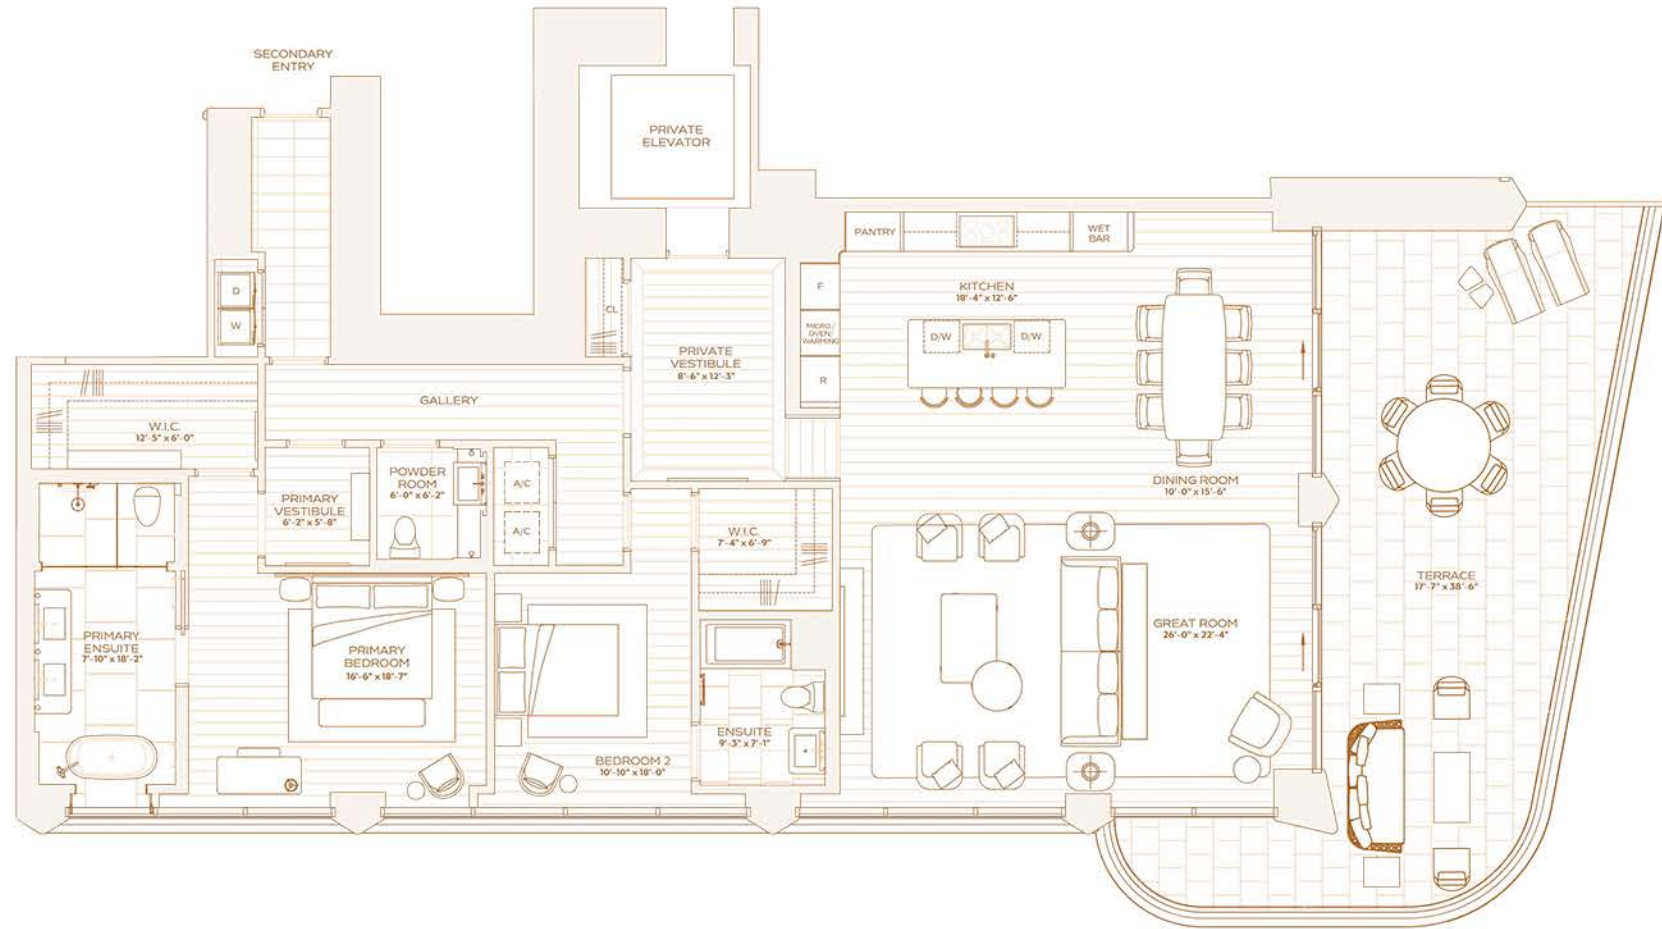

RESIDENCE B LEVEL 8

TWO BEDROOMS
TWO BATHROOMS
POWDER ROOM

INTERIOR
2,217 SQ. FT / 206 SQ. M

EXTERIOR
591 SQ. FT / 55 SQ. M

TOTAL
2,808 SQ. FT / 261 SQ. M

OCEAN