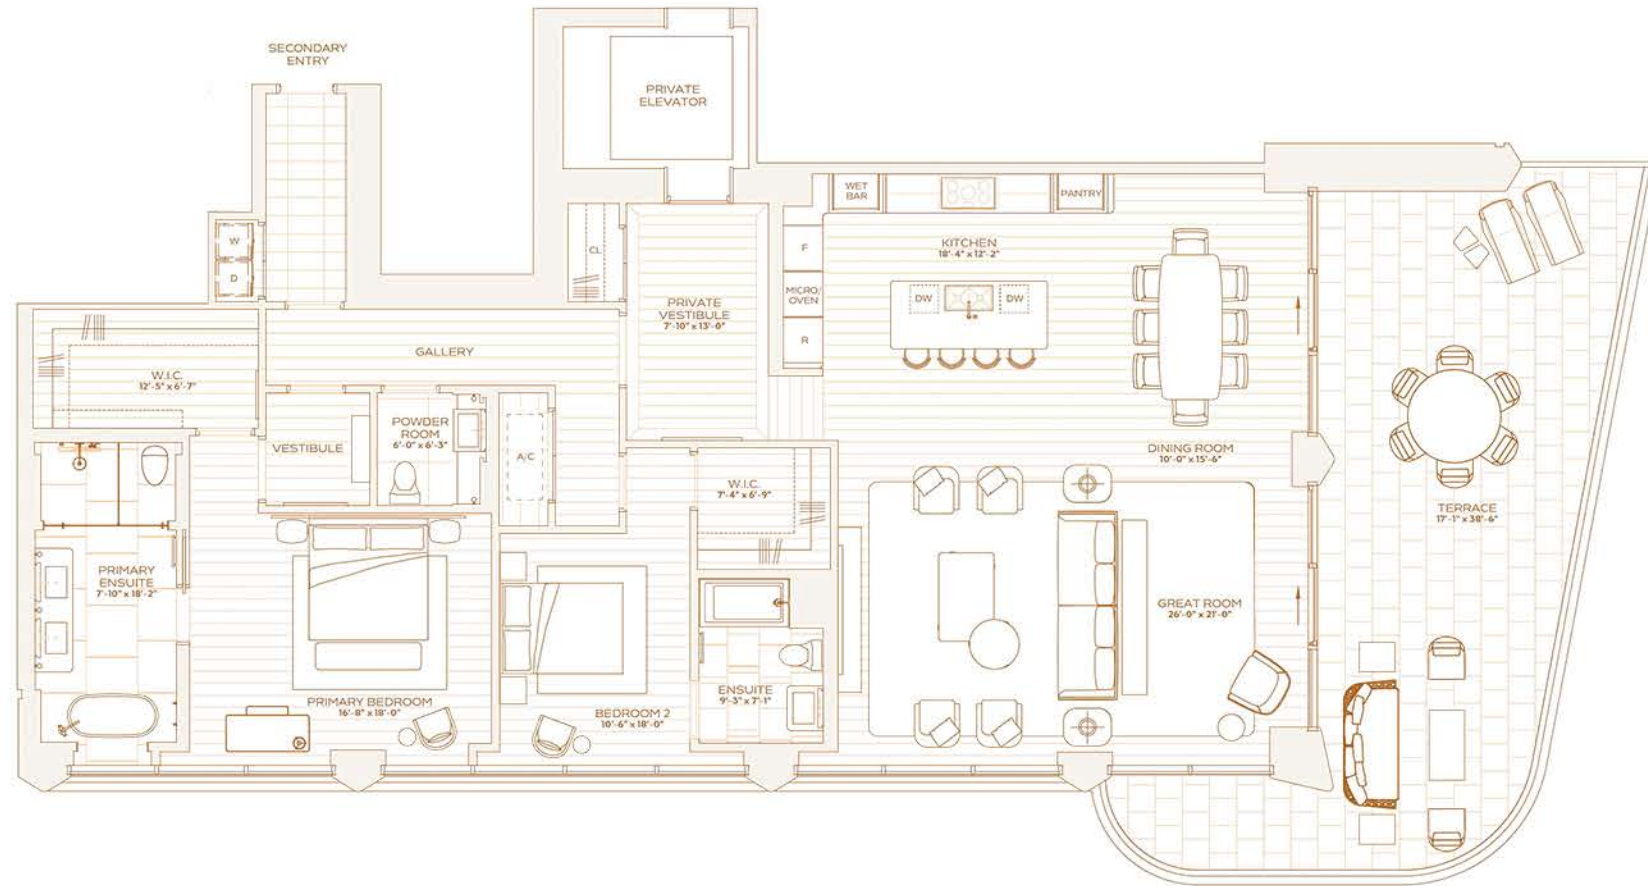

RESIDENCE B LEVEL 9 & 10

TWO BEDROOMS
TWO BATHROOMS
POWDER ROOM

INTERIOR
2,247 SQ. FT. / 209 SQ. M

EXTERIOR
591 SQ. FT. / 55 SQ. M

TOTAL
2,838 SQ. FT. / 264 SQ. M

OCEAN

RESIDENCE B FLOOR PLAN AND DIMENSIONS ARE APPROXIMATE AND SUBJECT TO CHANGE WITHOUT NOTICE. ALL DIMENSIONS ARE TO FACE UNLESS OTHERWISE NOTED. THE ARCHITECT ASSUMES NO RESPONSIBILITY FOR THE ACCURACY OF THE INFORMATION PROVIDED HEREIN. THE ARCHITECT DOES NOT WARRANT OR REPRESENT THAT THE INFORMATION IS COMPLETE, CORRECT, OR UP-TO-DATE. THE ARCHITECT'S LIABILITY IS LIMITED TO THE DESIGN AND CONSTRUCTION OF THE BUILDING. THE ARCHITECT DOES NOT WARRANT OR REPRESENT THAT THE INFORMATION IS COMPLETE, CORRECT, OR UP-TO-DATE. THE ARCHITECT'S LIABILITY IS LIMITED TO THE DESIGN AND CONSTRUCTION OF THE BUILDING.