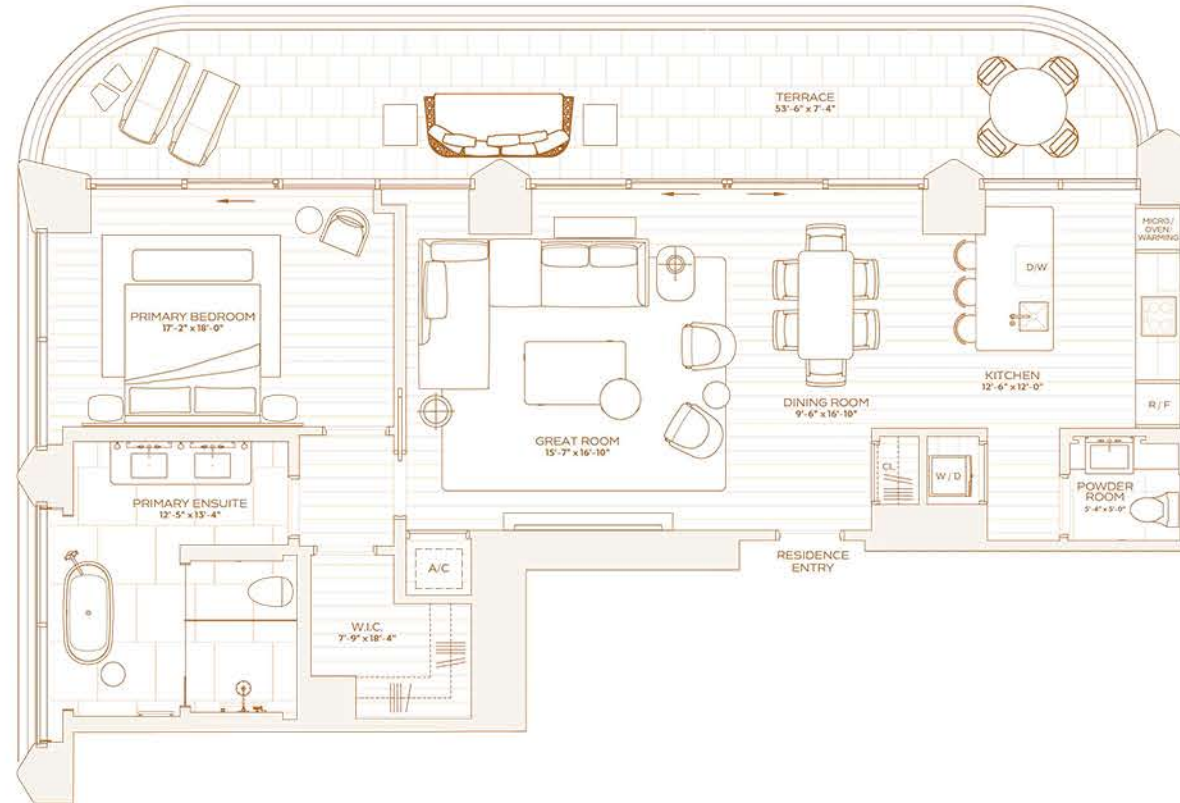

RESIDENCE D LEVEL 8

ONE BEDROOM
ONE BATHROOM
POWDER ROOM

INTERIOR
1,197 SQ. FT / 111 SQ. M

EXTERIOR
385 SQ. FT / 36 SQ. M

TOTAL
1,582 SQ. FT / 147 SQ. M

OCEAN