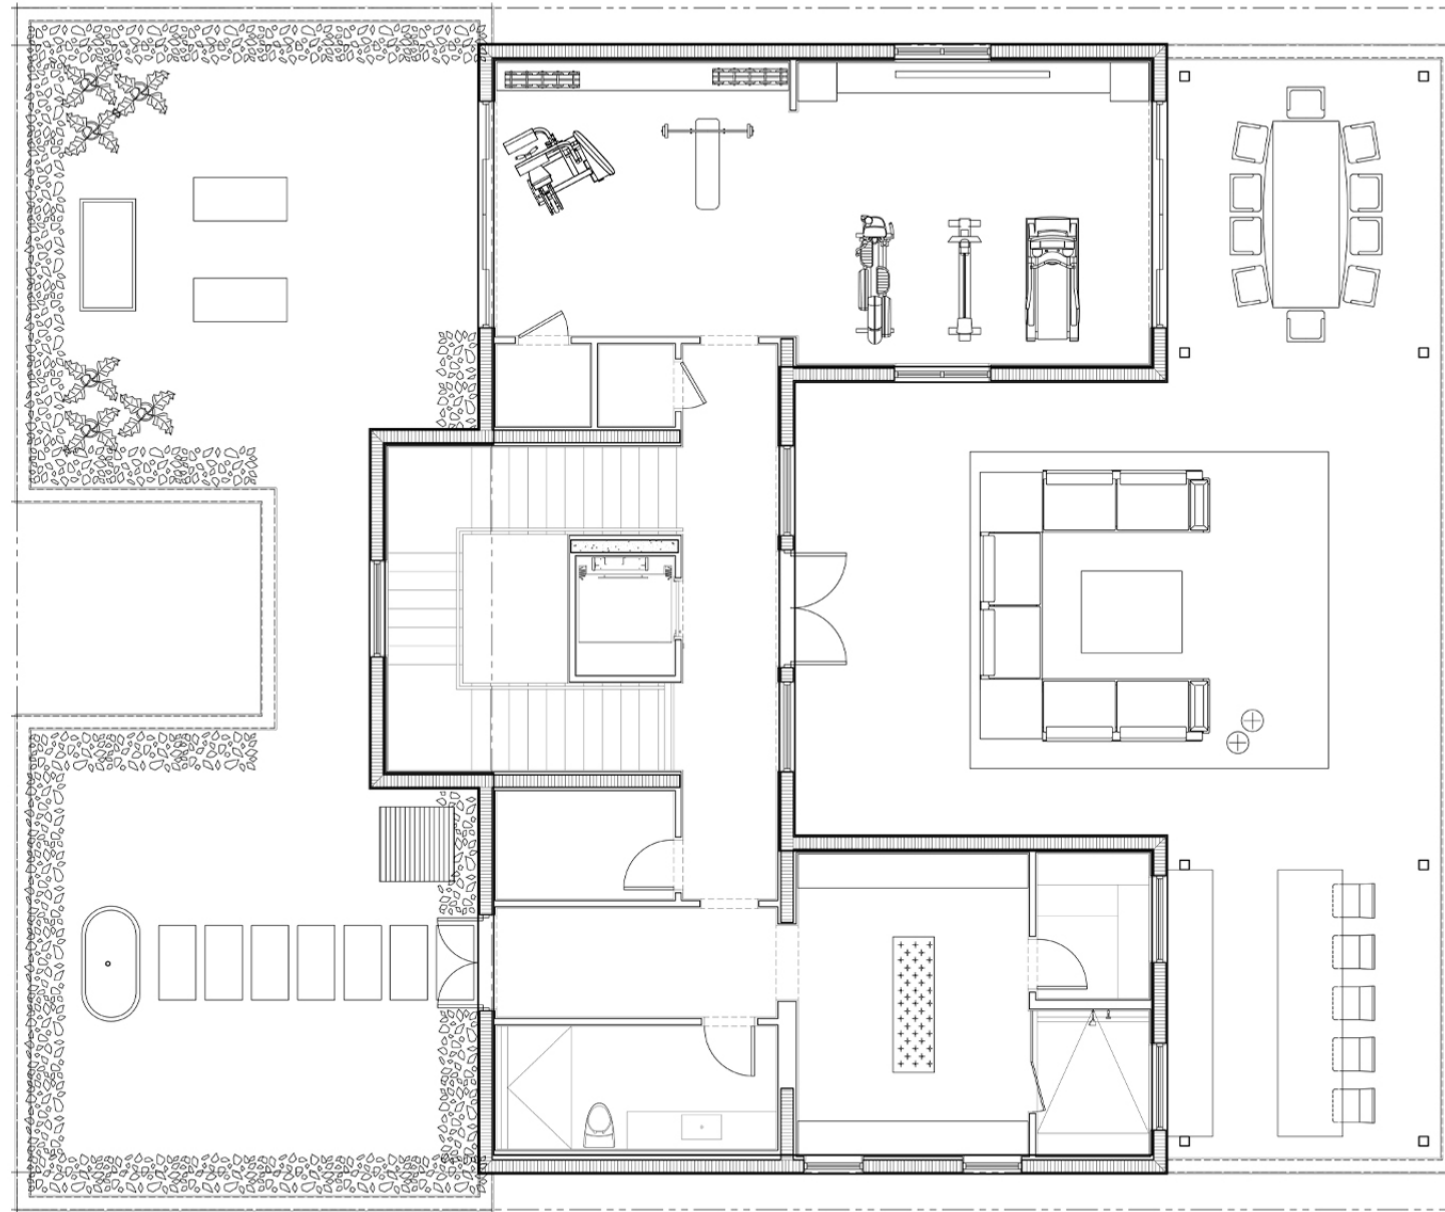

## Estate No. 9 Upper Level Floorplan

6 Bedrooms | 7 Bathrooms | 1 Powder Room

Total Areas: 10,368 SF (963 m<sup>2</sup>)

Lot Size: 13,224 SF (1,229 m<sup>2</sup>)

## Estate No. 9 Roof Terrace Floorplan

6 Bedrooms | 7 Bathrooms | 1 Powder Room

Total Areas: 10,368 SF (963 m<sup>2</sup>)

Lot Size: 13,224 SF (1,229 m<sup>2</sup>)

### Site Plan

6 Bedrooms | 7 Bathrooms | 1 Powder Room

Total Areas: 10,368 SF (963 m<sup>2</sup>)

Lot Size: 13,224 SF (1,229 m<sup>2</sup>)