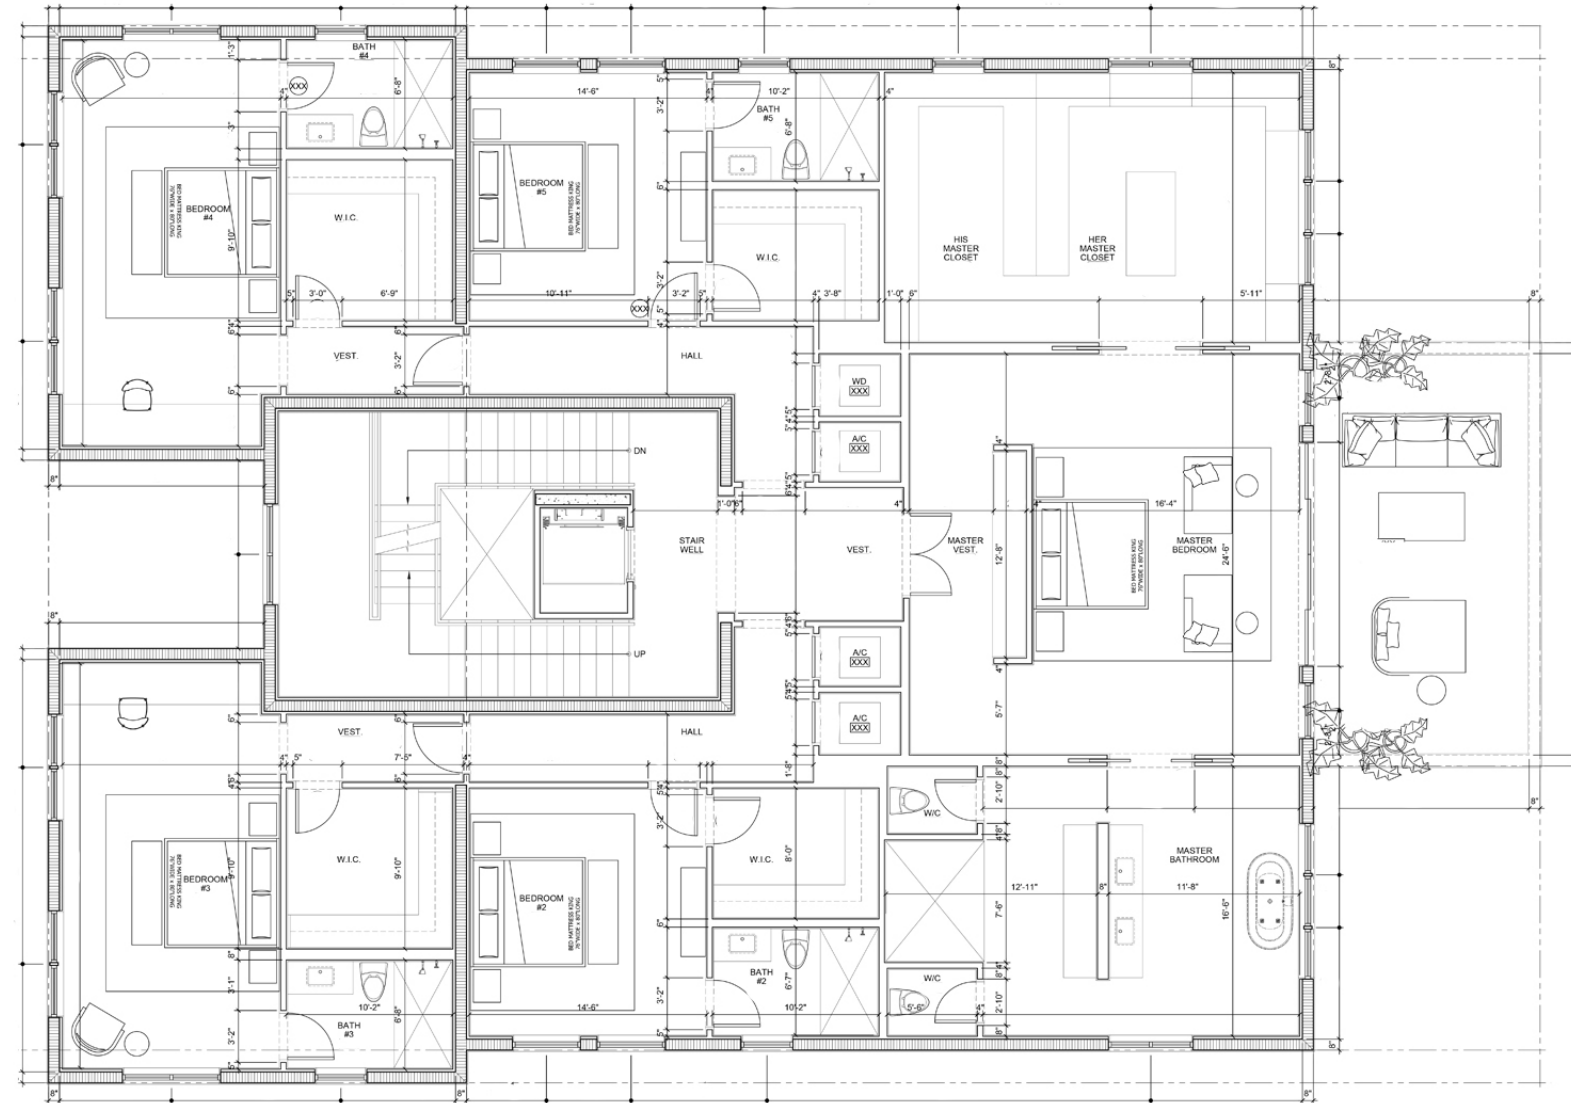

## Estate No. 9 Upper Level Floorplan

6 Bedrooms | 7 Bathrooms | 1 Powder Room

Total Areas: 10,368 SF (963 m<sup>2</sup>)

Lot Size: 13,224 SF (1,229 m<sup>2</sup>)

## Estate No. 9 Roof Terrace Floorplan

6 Bedrooms | 7 Bathrooms | 1 Powder Room

Total Areas: 10,368 SF (963 m<sup>2</sup>)

Lot Size: 13,224 SF (1,229 m<sup>2</sup>)

### Site Plan

6 Bedrooms | 7 Bathrooms | 1 Powder Room

Total Areas: 10,368 SF (963 m<sup>2</sup>)

Lot Size: 13,224 SF (1,229 m<sup>2</sup>)