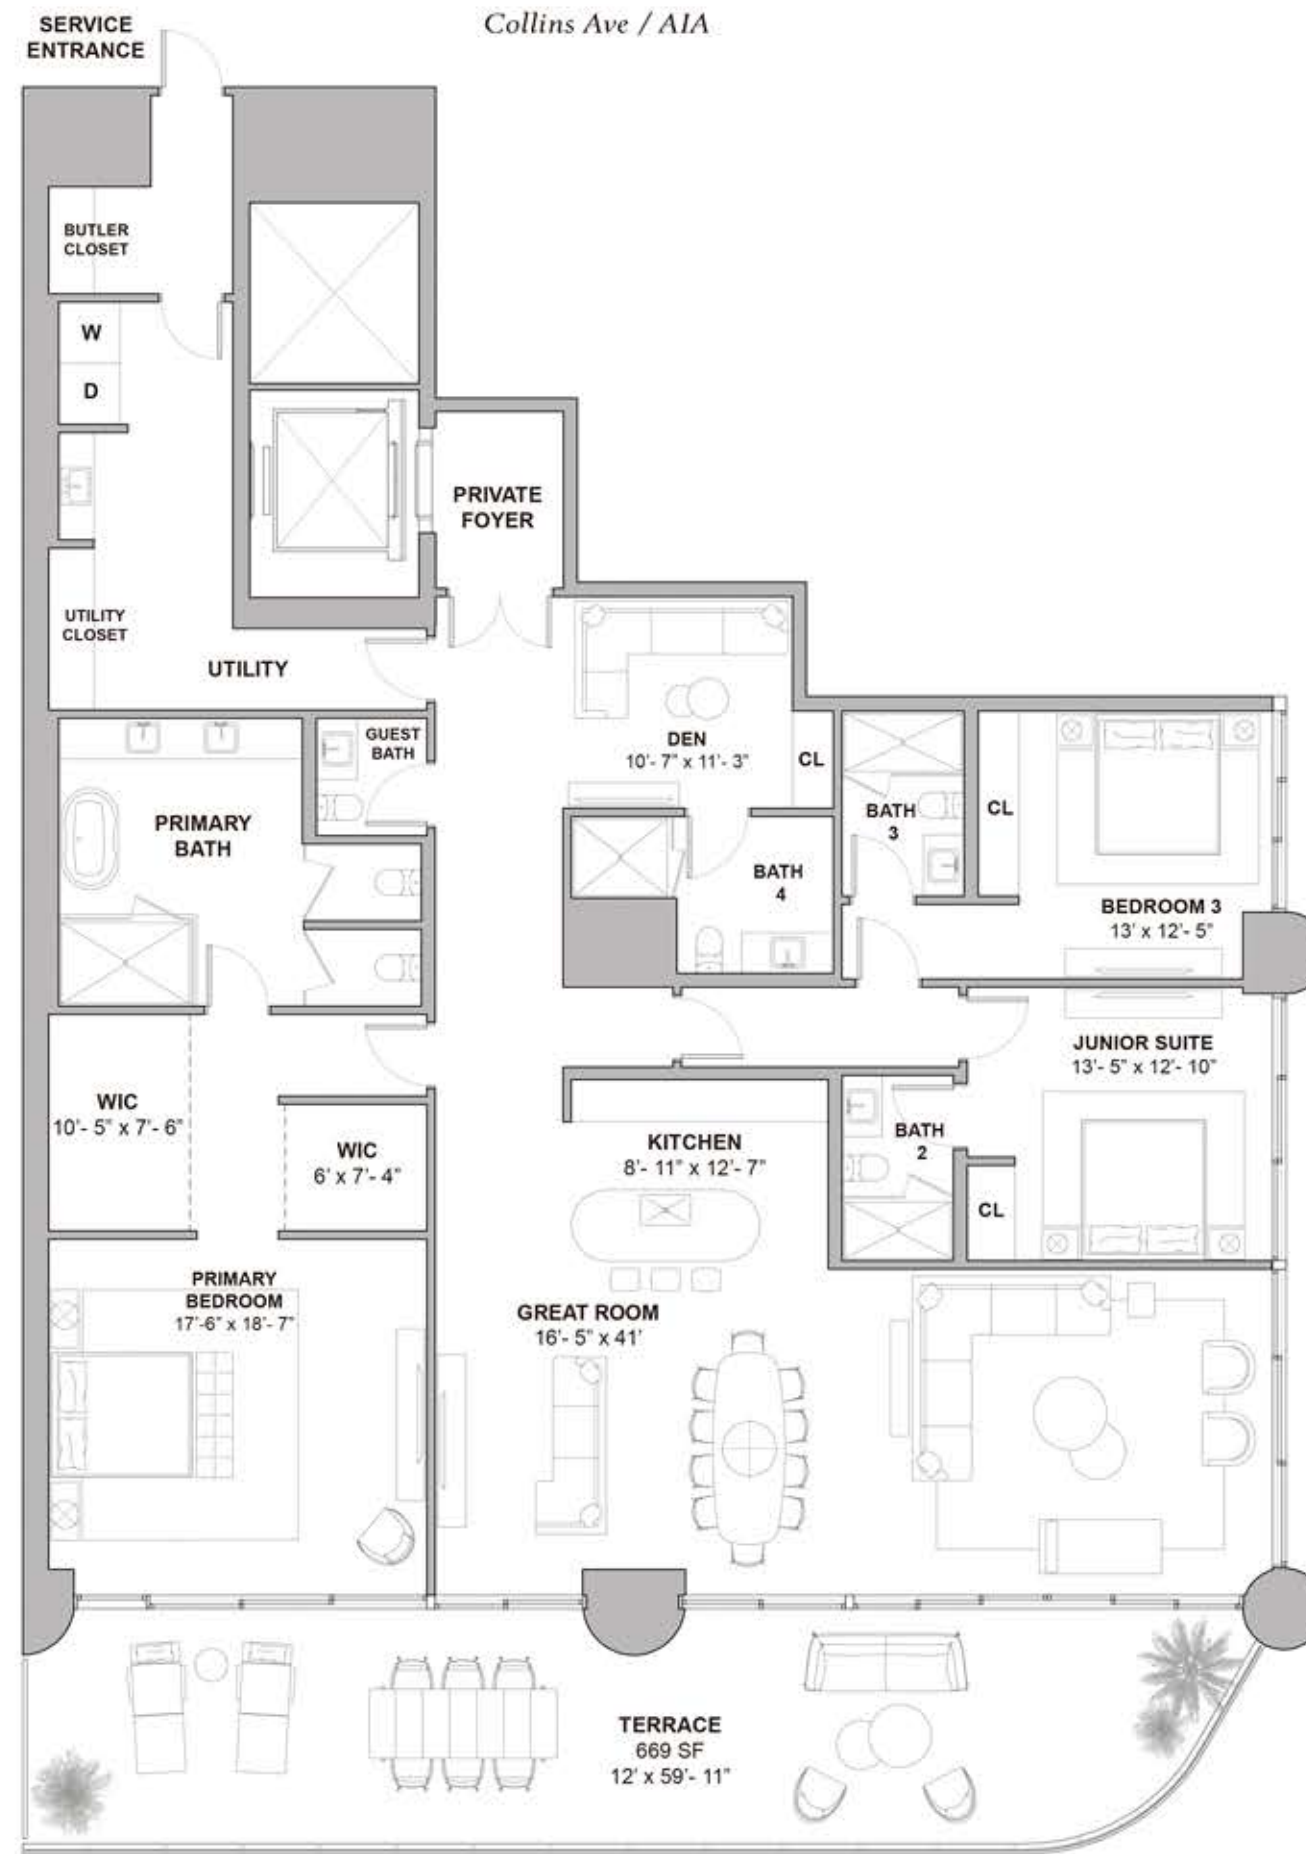

# Residence 01

North Tower / Levels 24 to 48

3 BEDROOMS + DEN  
4.5 BATHROOMS  
3,330 SF / 309 SM INTERIOR  
669 SF / 62 SM EXTERIOR  
3,999 SF / 371 SM TOTAL

Atlantic Ocean

18801 Collins Ave, Sunny Isles Beach, FL 33160

Atlantic Ocean