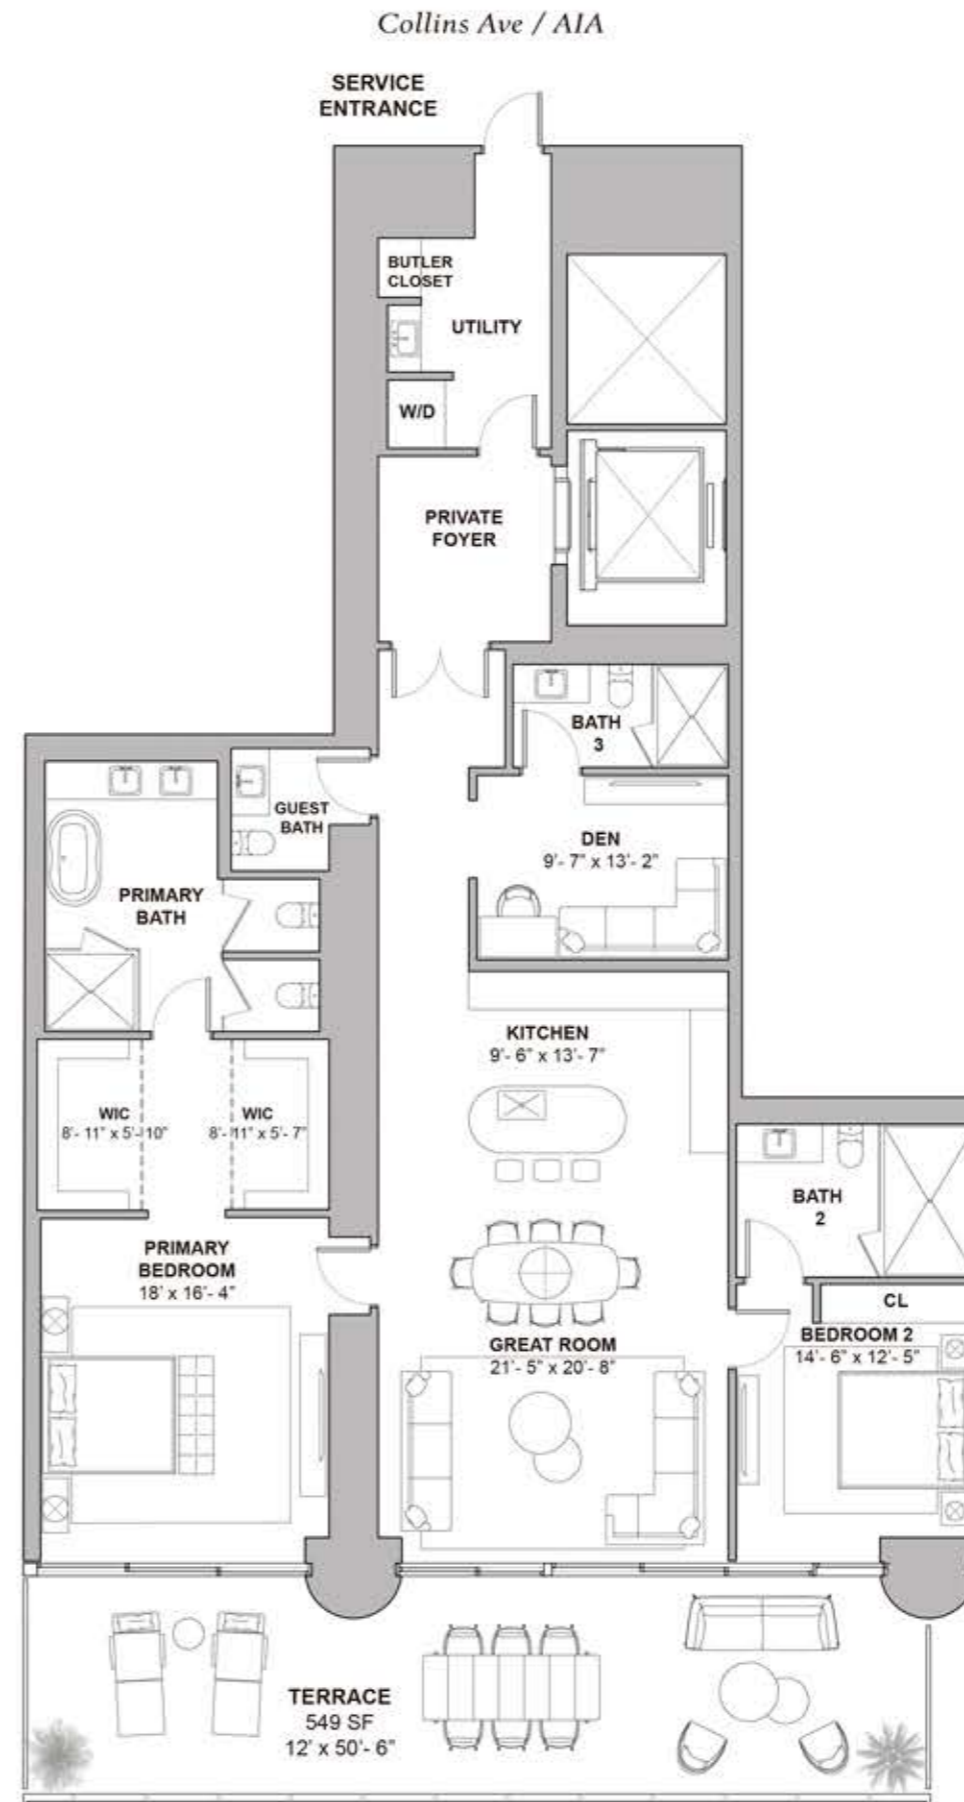

Residence 02

North Tower / Levels 18 to 23

2 BEDROOMS + DEN
3.5 BATHROOMS
2,339 SF / 217 SM INTERIOR
549 SF / 51 SM EXTERIOR
2,888 SF / 268 SM TOTAL

⊙ N

Atlantic Ocean

Atlantic Ocean