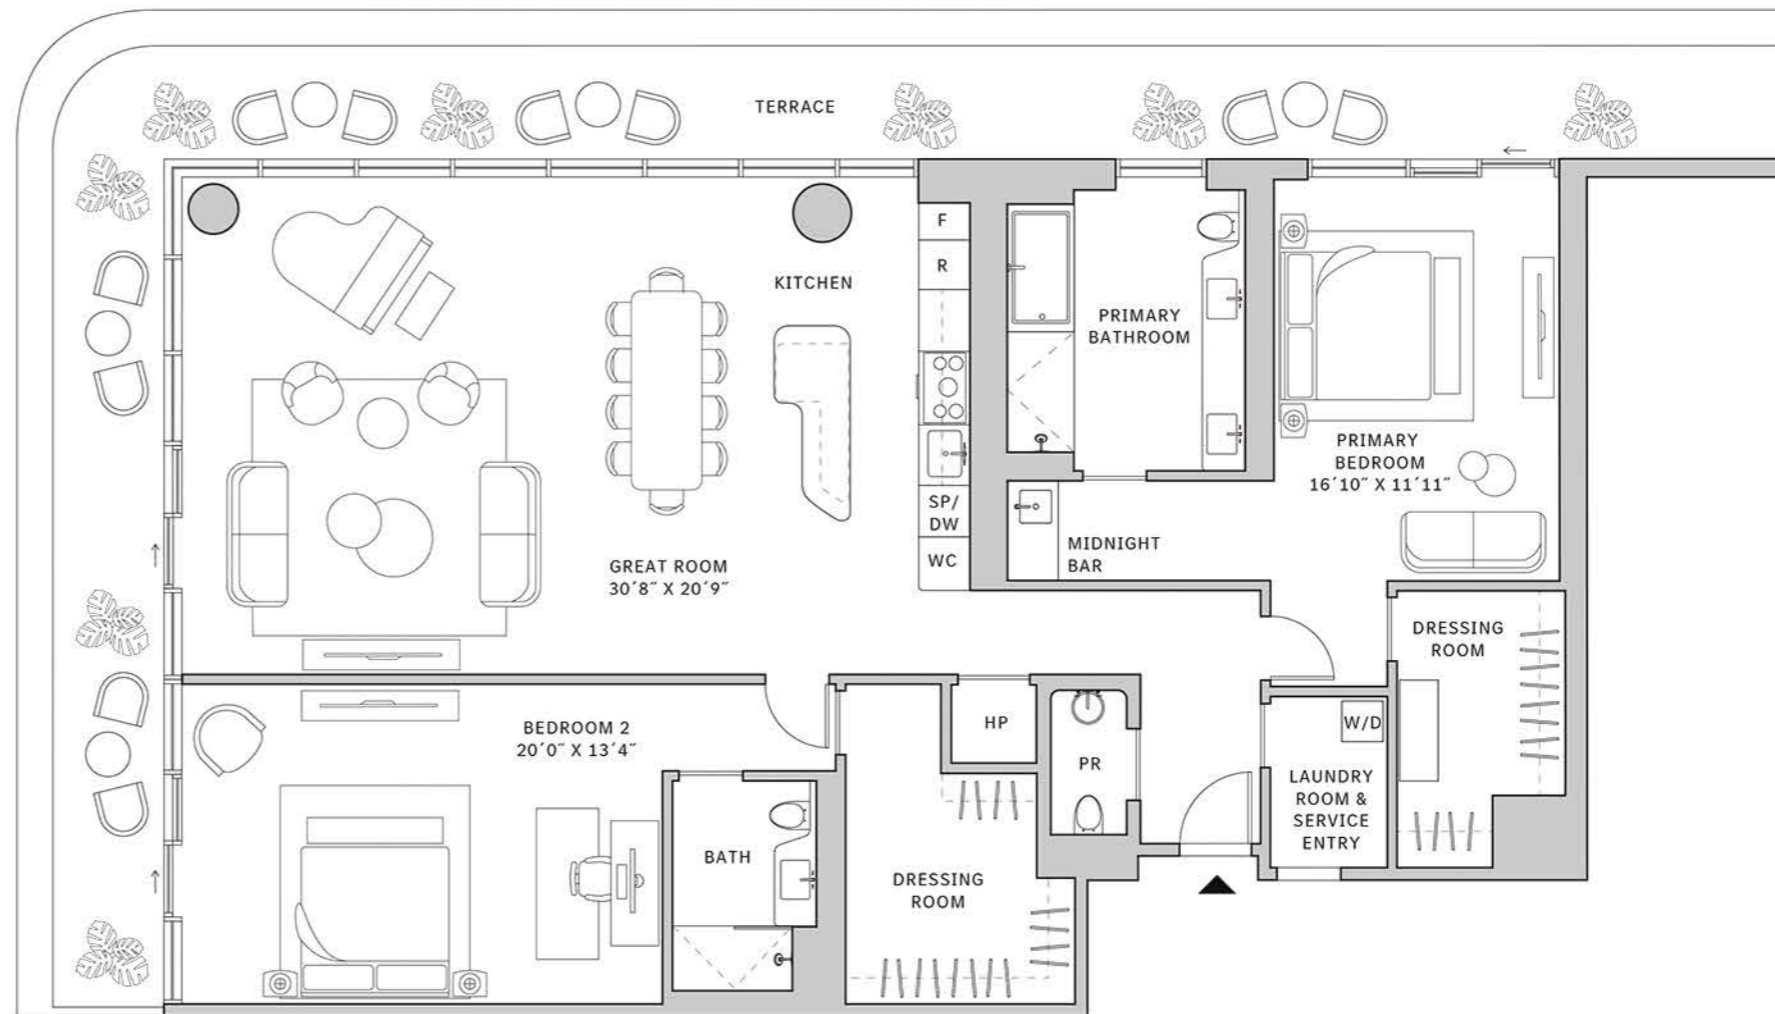

# Penthouse 01

FLOOR 67

- ↗ South tower
- ↗ 2 Bedrooms
- ↗ 2 Bathrooms
- ↗ 1 Powder Room
- ↗ Laundry Room
- ↗ Service Entry
- ↗ Interior: 1980 sq ft
- ↗ Terrace: 590 sq ft

## FEATURES

- ↗ Corner two-bedroom penthouse with North and West exposure
- ↗ 10' floor-to ceiling windows and sliding glass doors with direct access to 5' deep wrap-around terrace

NORTH