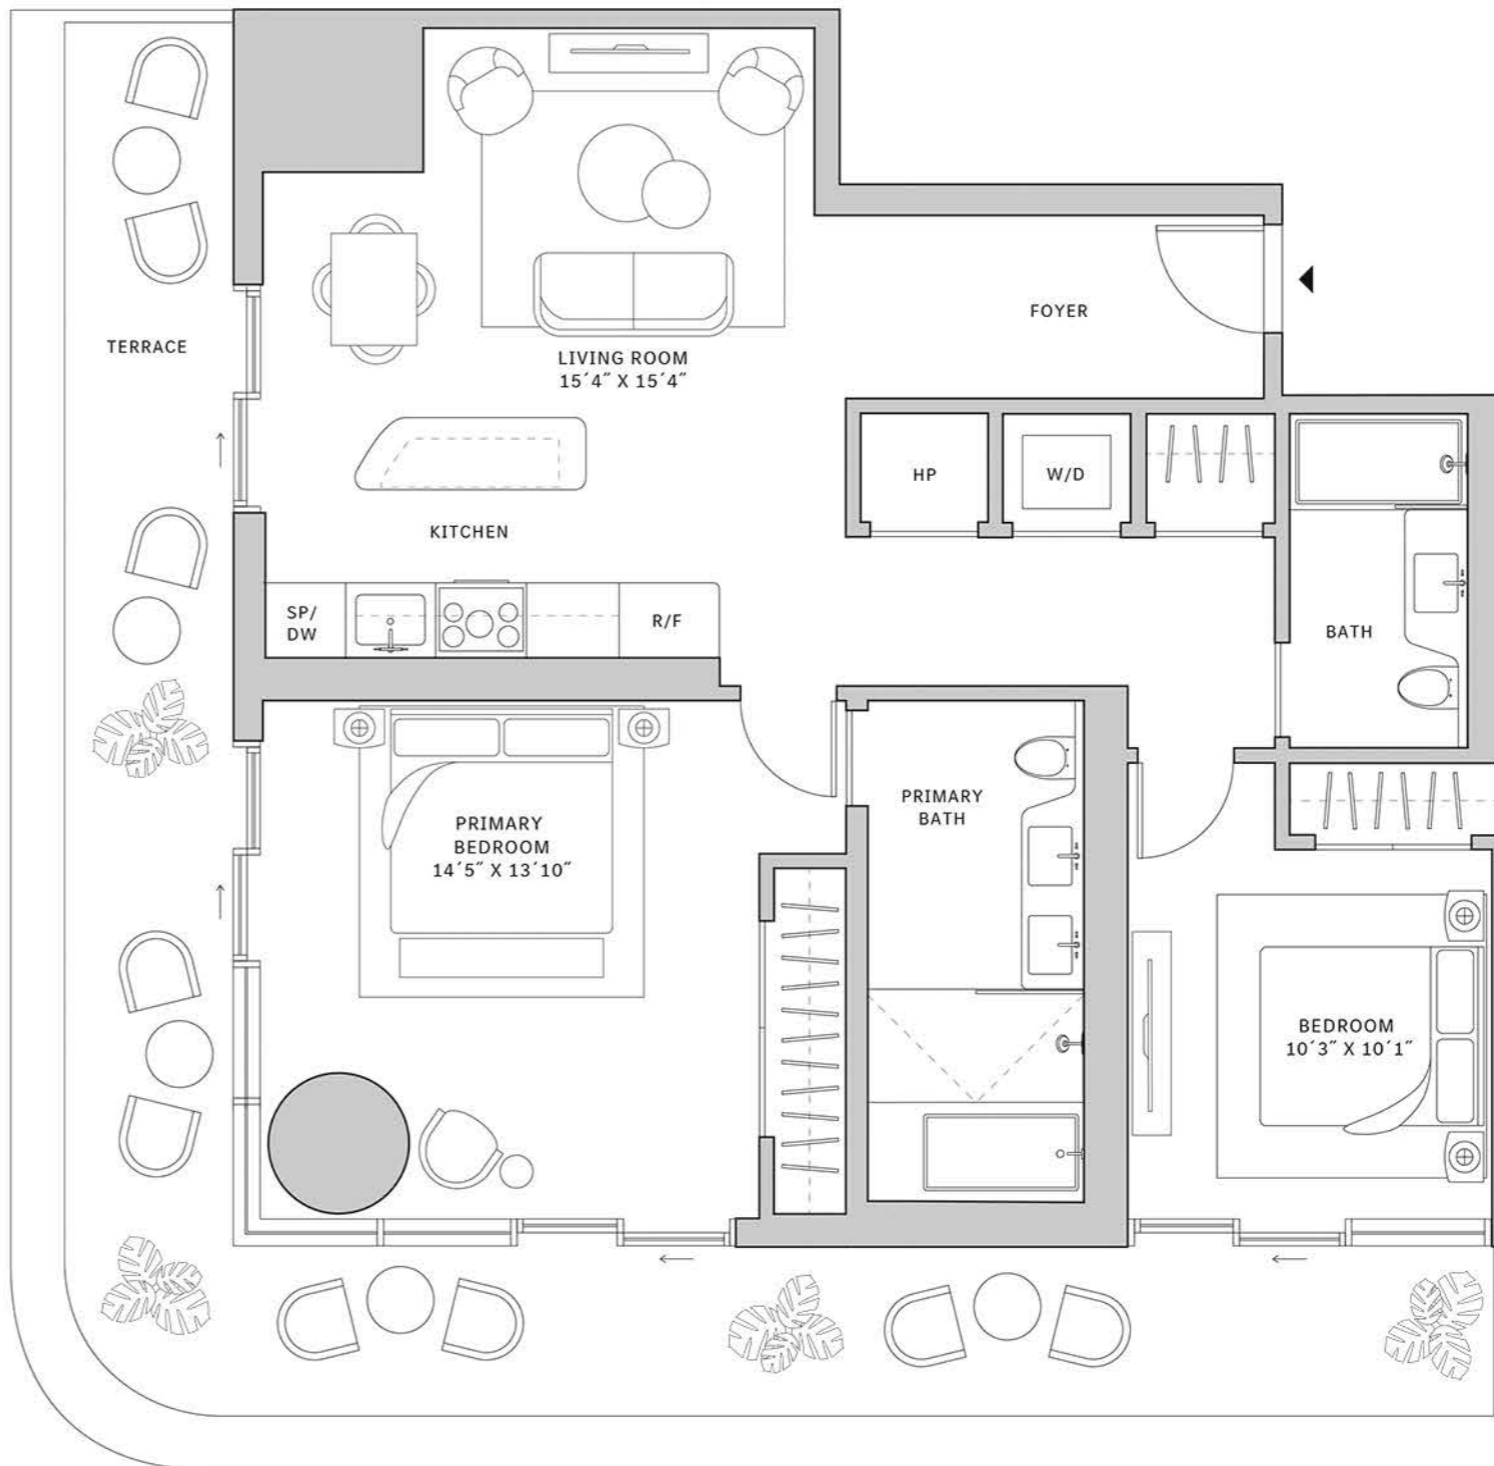

# Residence 06

FLOORS 30-40

- ▲ North tower
- ▲ 2 Bedrooms
- ▲ 2 Bathrooms
- ▲ Interior: 1086 sq ft
- ▲ Terrace: 407 sq ft

## FEATURES

- ▲ Corner two-bedroom residence with South and West exposure
- ▲ 10' floor-to-ceiling windows and sliding glass doors with direct access to 5' deep wrap-around terrace

NORTH