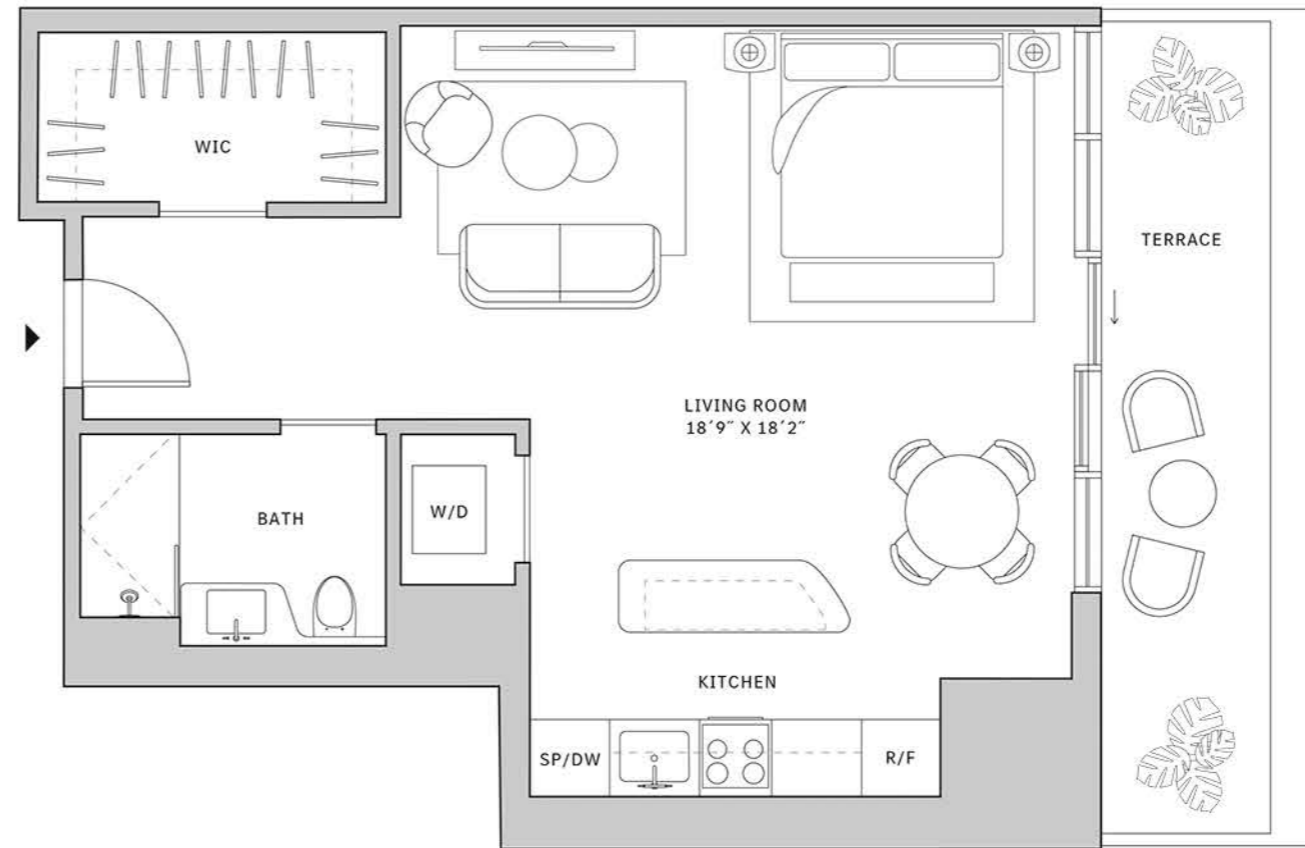

Residence 06

FLOORS 43-51

- ▲ North tower
- ▲ 1 Bedroom
- ▲ 1 Bathroom
- ▲ Interior: 683 sq ft
- ▲ Terrace: 125 sq ft

FEATURES

- ▲ One-bedroom residence with East exposure overlooking Southside Park
- ▲ 10' floor-to ceiling windows and sliding glass doors with direct access to 5' deep terrace

NORTH