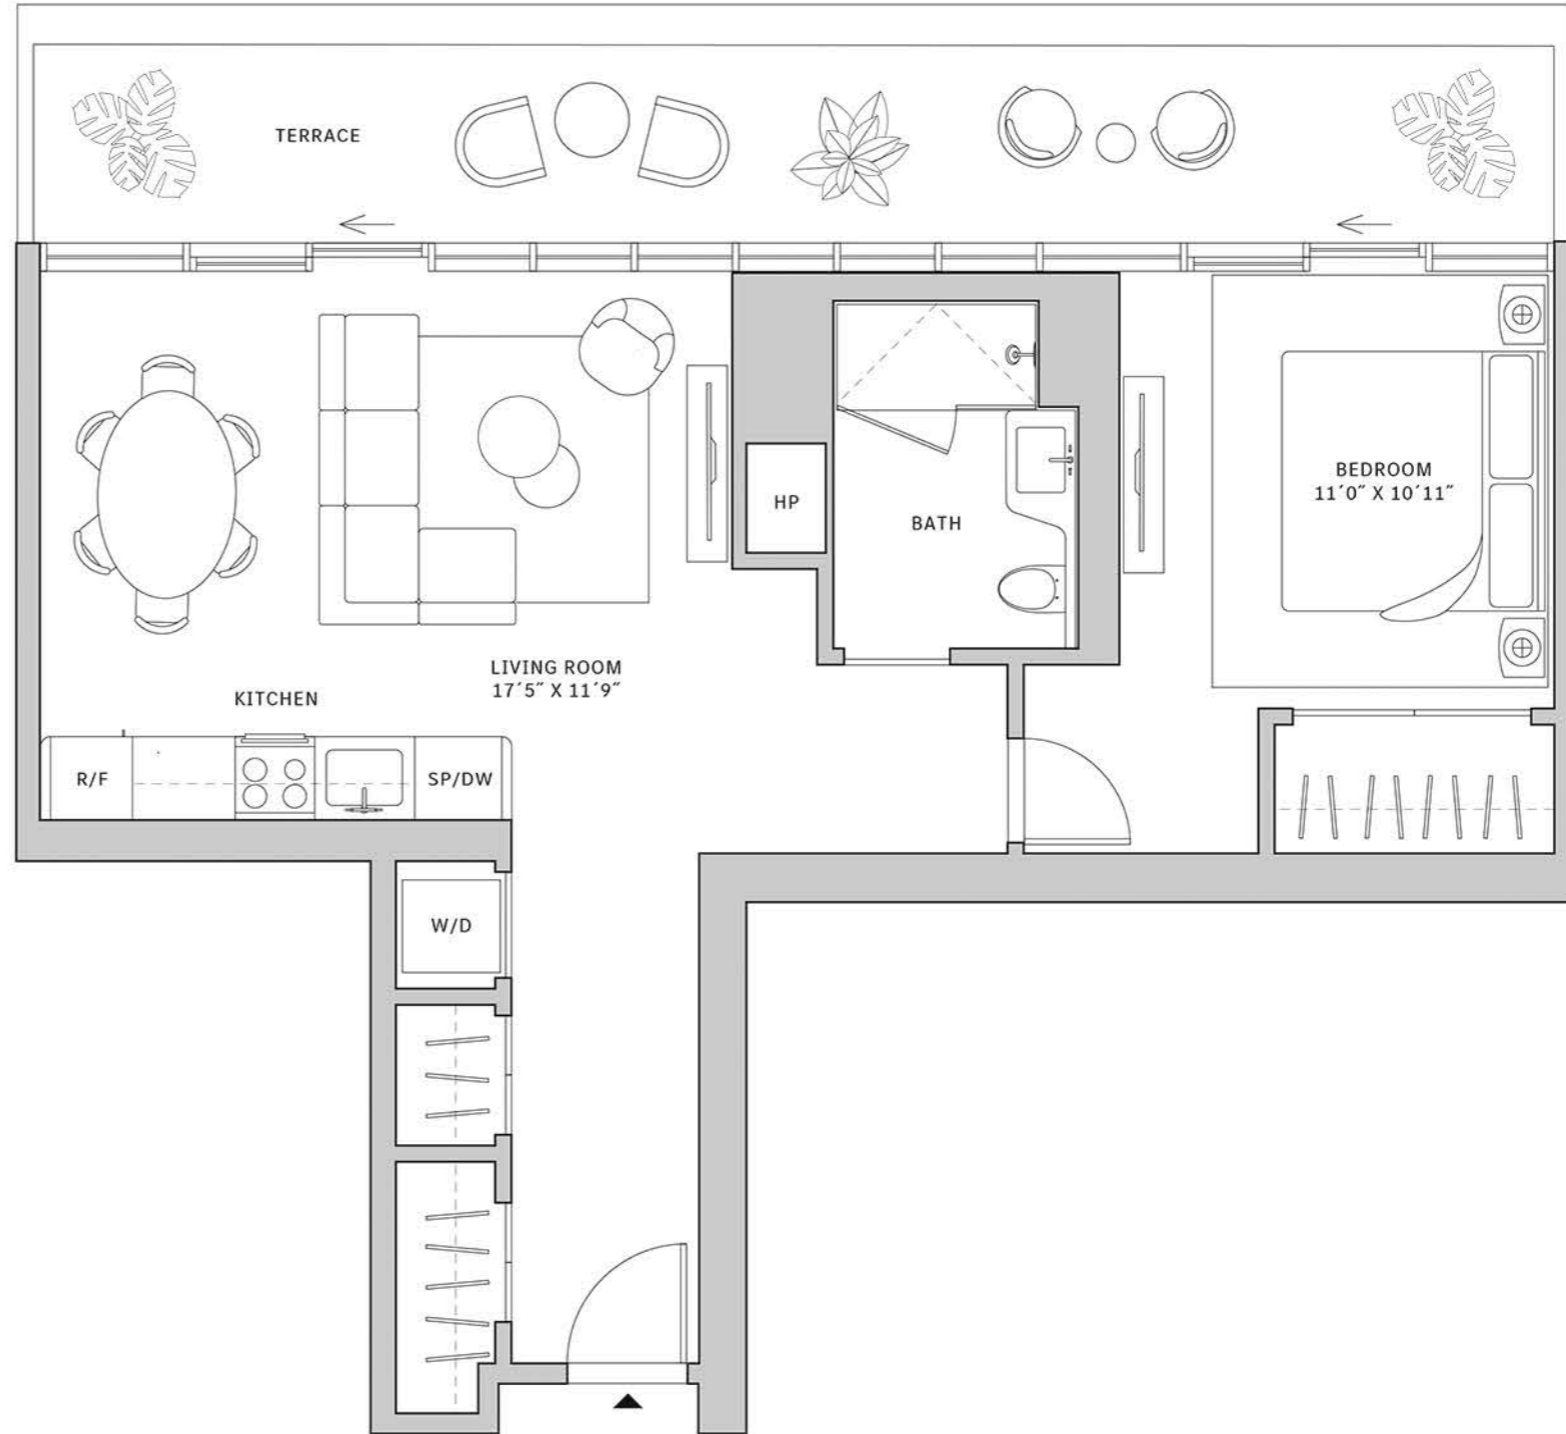

Residence 07

FLOORS 32-40

- ▲ South Tower
- ▲ 1 Bedroom
- ▲ 1 Bathroom
- ▲ Interior: 830 sq ft
- ▲ Terrace: 213 sq ft

FEATURES

- ▲ One-bedroom residence with North exposure
- ▲ 10' floor-to-ceiling windows and sliding glass doors with direct access to 5' deep terrace

NORTH