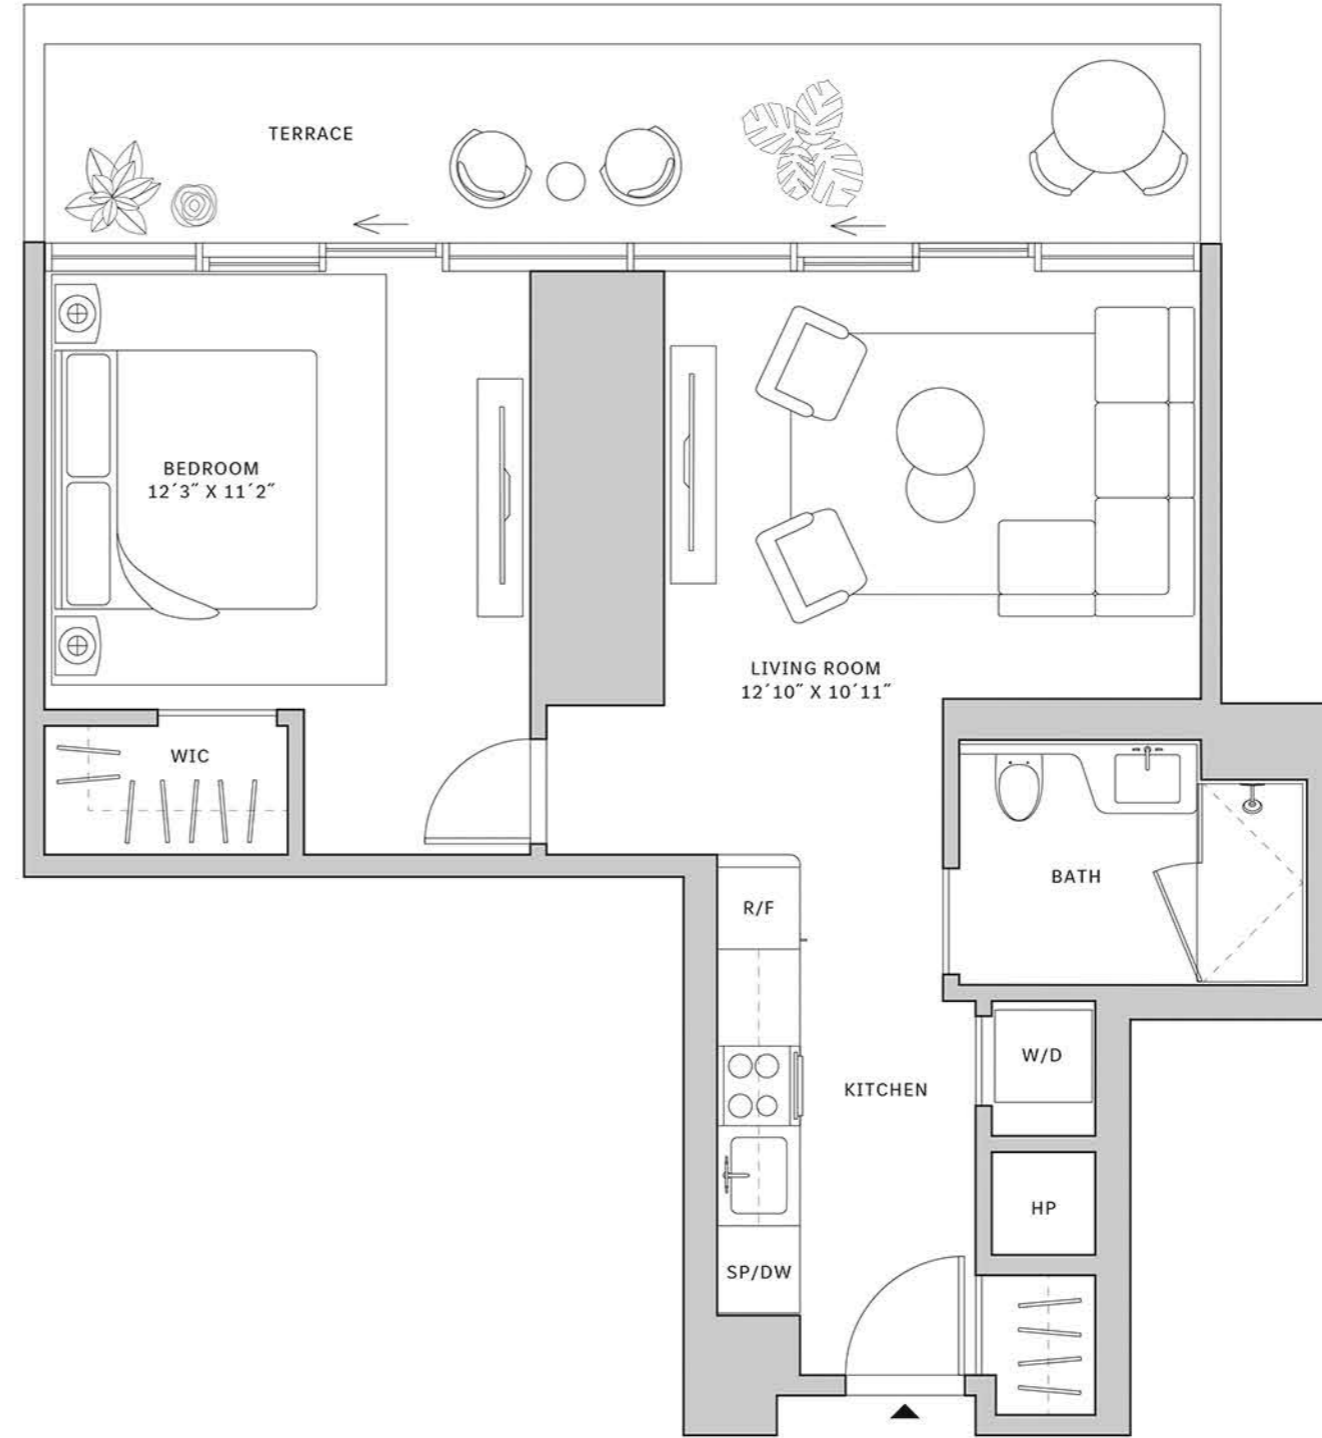

Residence 08

FLOORS 32-40

- ▲ South Tower
- ▲ 1 Bedroom
- ▲ 1 Bathroom
- ▲ Interior: 746 sq ft
- ▲ Terrace: 163 sq ft

FEATURES

- ▲ One-bedroom residence with North exposure
- ▲ 10' floor-to-ceiling windows and sliding glass doors with direct access to 5' deep terrace

NORTH