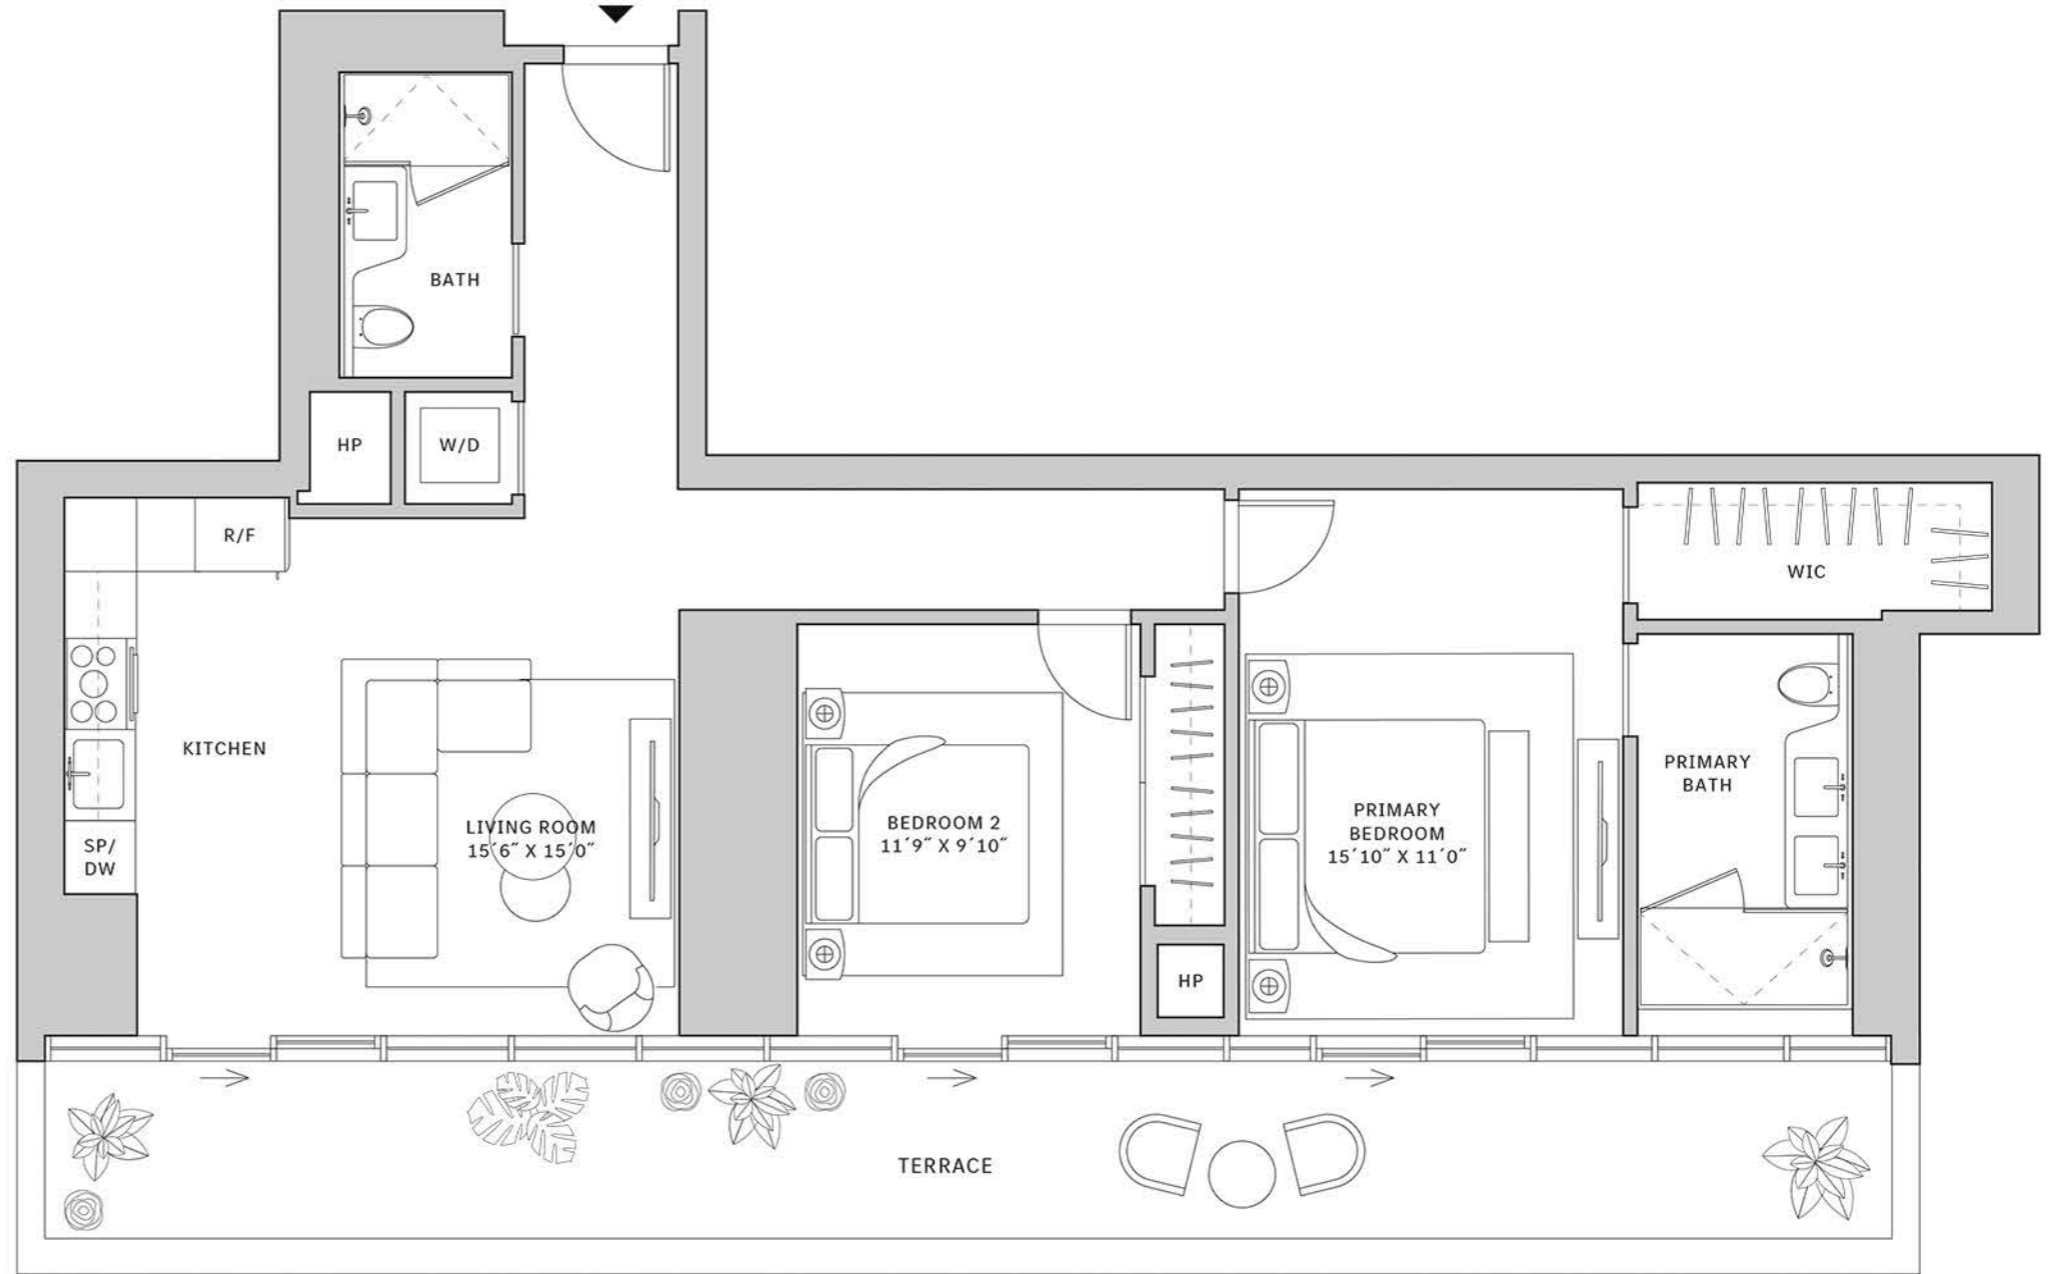

Residence 12

FLOORS 32-40

- ↗ South Tower
- ↗ 2 Bedrooms
- ↗ 2 Bathrooms
- ↗ Interior: 1,251 sq ft
- ↗ Terrace: 311 sq ft

FEATURES

- ↗ Two-bedroom residence with South exposure
- ↗ 10' floor-to-ceiling windows and sliding glass doors with direct access to 5' deep terrace

NORTH