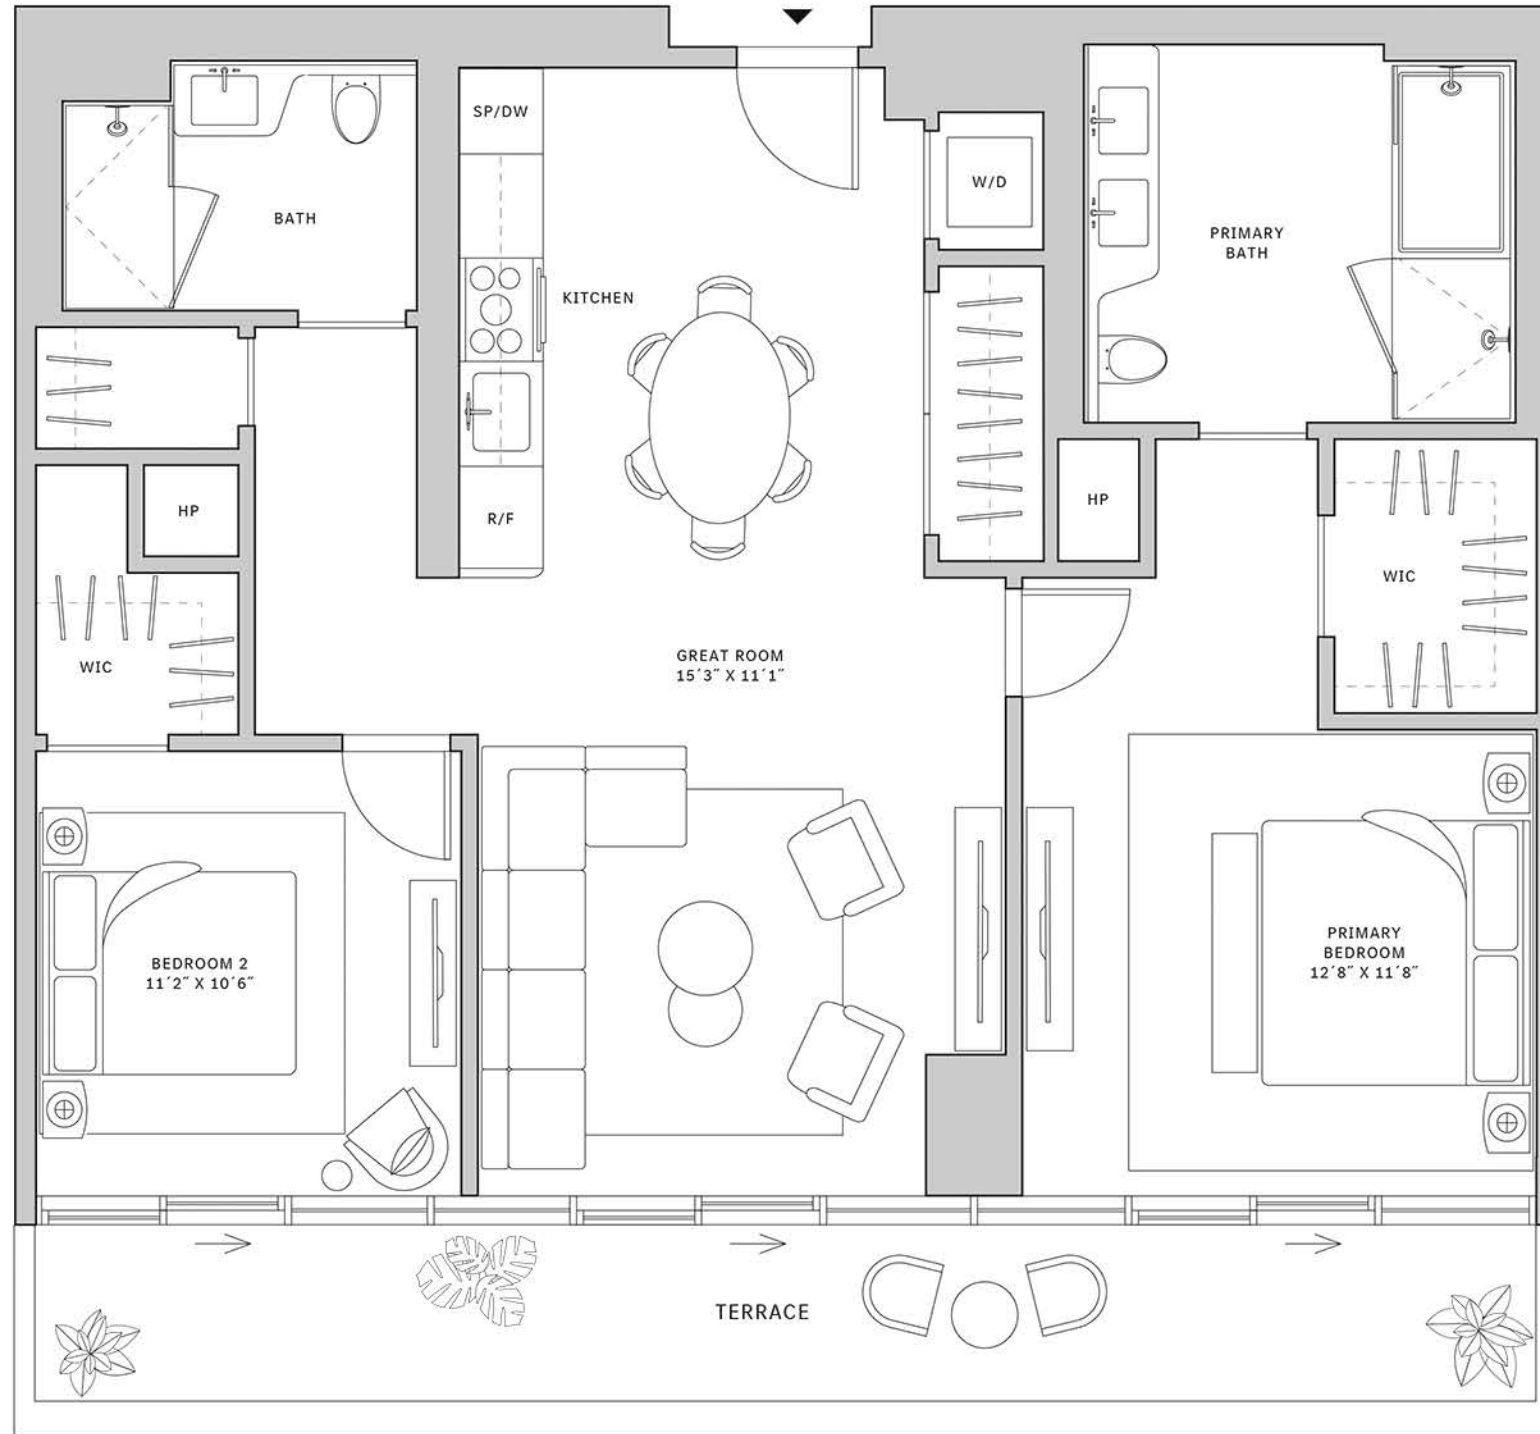

# Residence 14

FLOORS 32-40

- ▲ South Tower
- ▲ 2 Bedrooms
- ▲ 2 Bathrooms
- ▲ Interior: 1,129 sq ft
- ▲ Terrace: 206 sq ft

## FEATURES

- ▲ Two-bedroom residence with South exposure
- ▲ 10' floor-to-ceiling windows and sliding glass doors with direct access to 5' deep terrace

NORTH