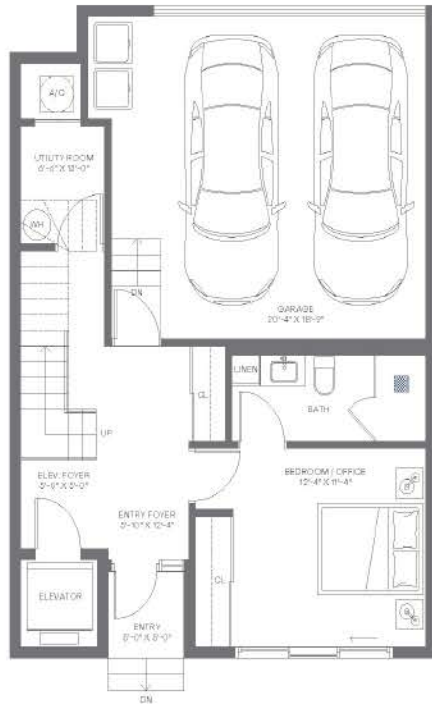

BAY VILLAS

BAY HARBOR ISLANDS

LEVEL 1

LEVEL 2

LEVEL 3

LEVEL 4

4 Bedrooms
4 Bathrooms
Powder Room
2-Car Garage

Interior: 2,774 FT² | 258 M²
Exterior: 323 FT² | 30 M²
Garage: 432 FT² | 40 M²
Total: 3,529 FT² | 328 M²

Elevator to All Levels
Balconies on Various Levels
Rooftop Deck
Ample Storage

Closets in All En-Suites
Walk-In Pantry
Laundry Space