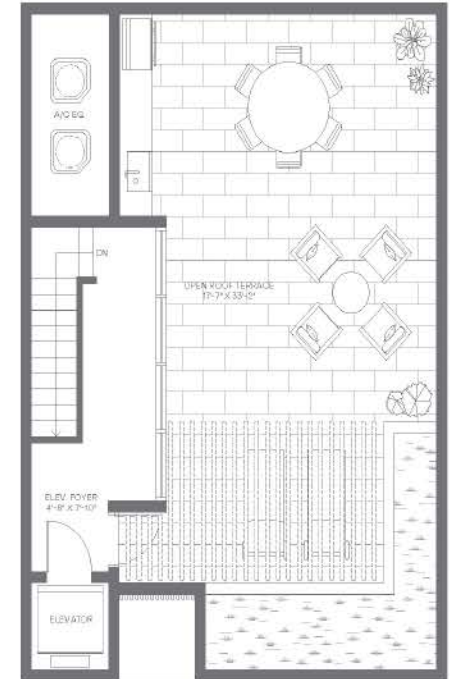

BAY VILLAS

BAY HARBOR ISLANDS

LEVEL 1

LEVEL 2

LEVEL 3

LEVEL 4

4 Bedrooms
4 Bathrooms
Powder Room
2-Car Garage

Interior: 2,774 FT² | 258 M²
Exterior: 323 FT² | 30 M²
Garage: 432 FT² | 40 M²
Total: 3,529 FT² | 328 M²

Elevator to All Levels
Balconies on Various Levels
Rooftop Deck
Ample Storage

Closets in All En-Suites
Walk-In Pantry
Laundry Space